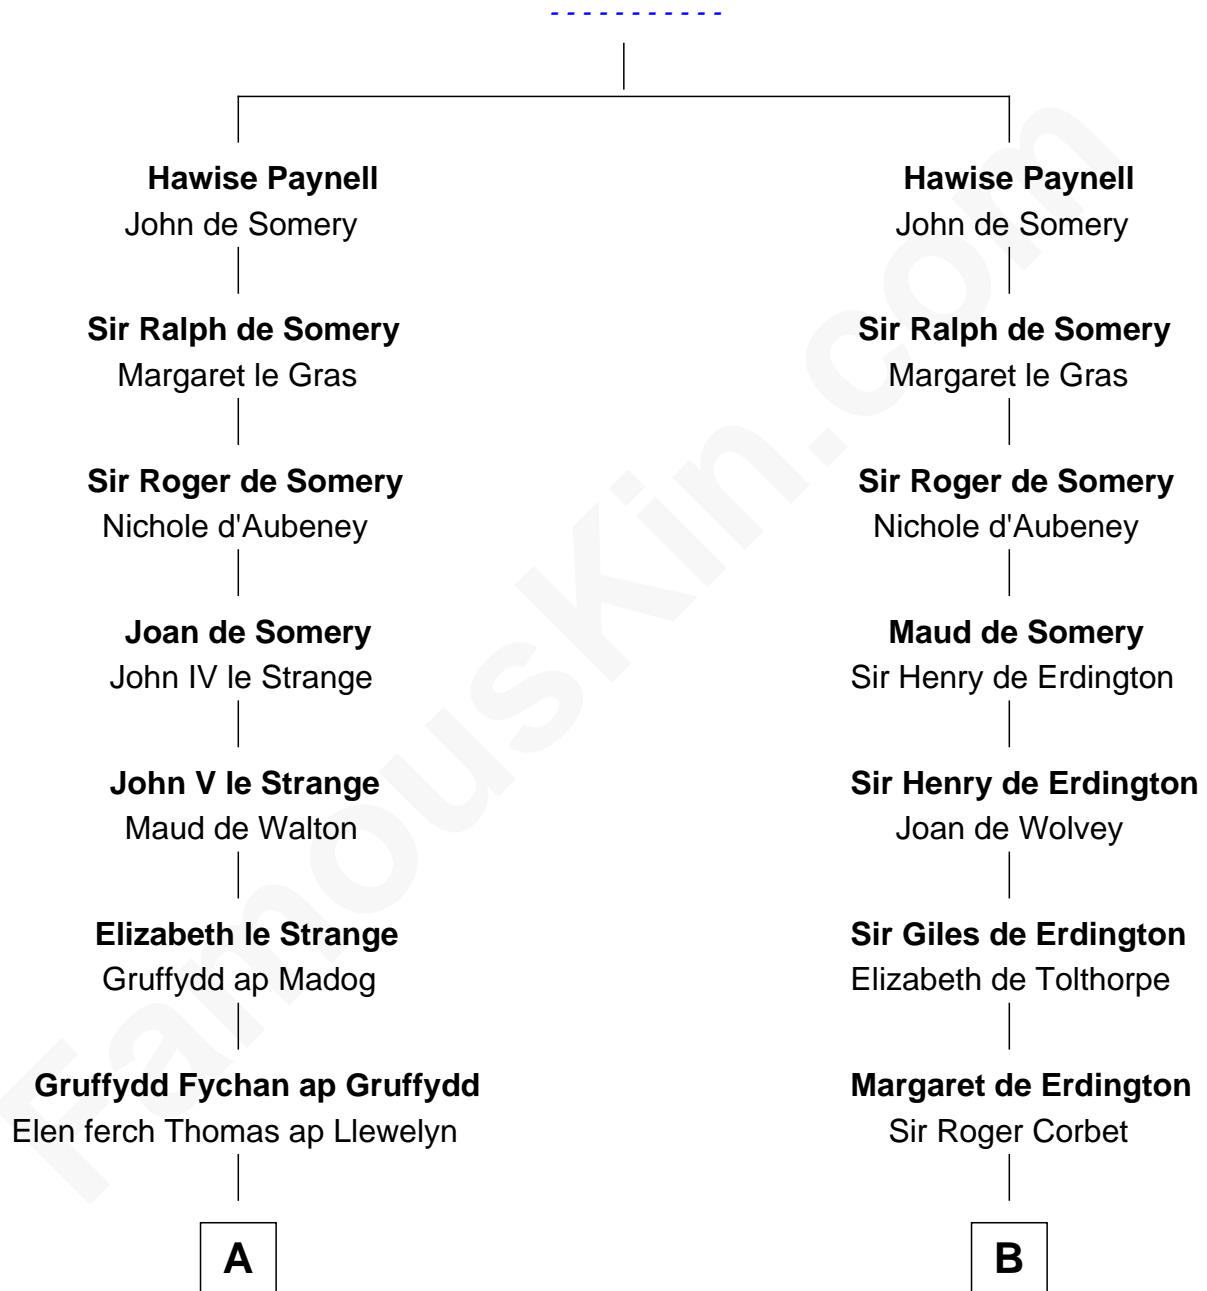

FamousKin.com

Relationship Chart of

Jane (Appleton) Pierce

First Lady of President Franklin Pierce

20th cousin of

Thomas Sim Lee

2nd and 7th Governor of Maryland

Ralph Paynell

C

Isaac Appleton
Elizabeth Sawyer

Francis Appleton
Elizabeth Hubbard

Rev. Jesse Appleton
Elizabeth Means

Jane (Appleton) Pierce
First Lady of Franklin Pierce

D

Laetitia Corbin
Richard Lee

Philip Lee
Sarah Brooke

Thomas Lee
Christiana Sim

Thomas Sim Lee
2nd and 7th Governor of Maryland

FamousKin.com