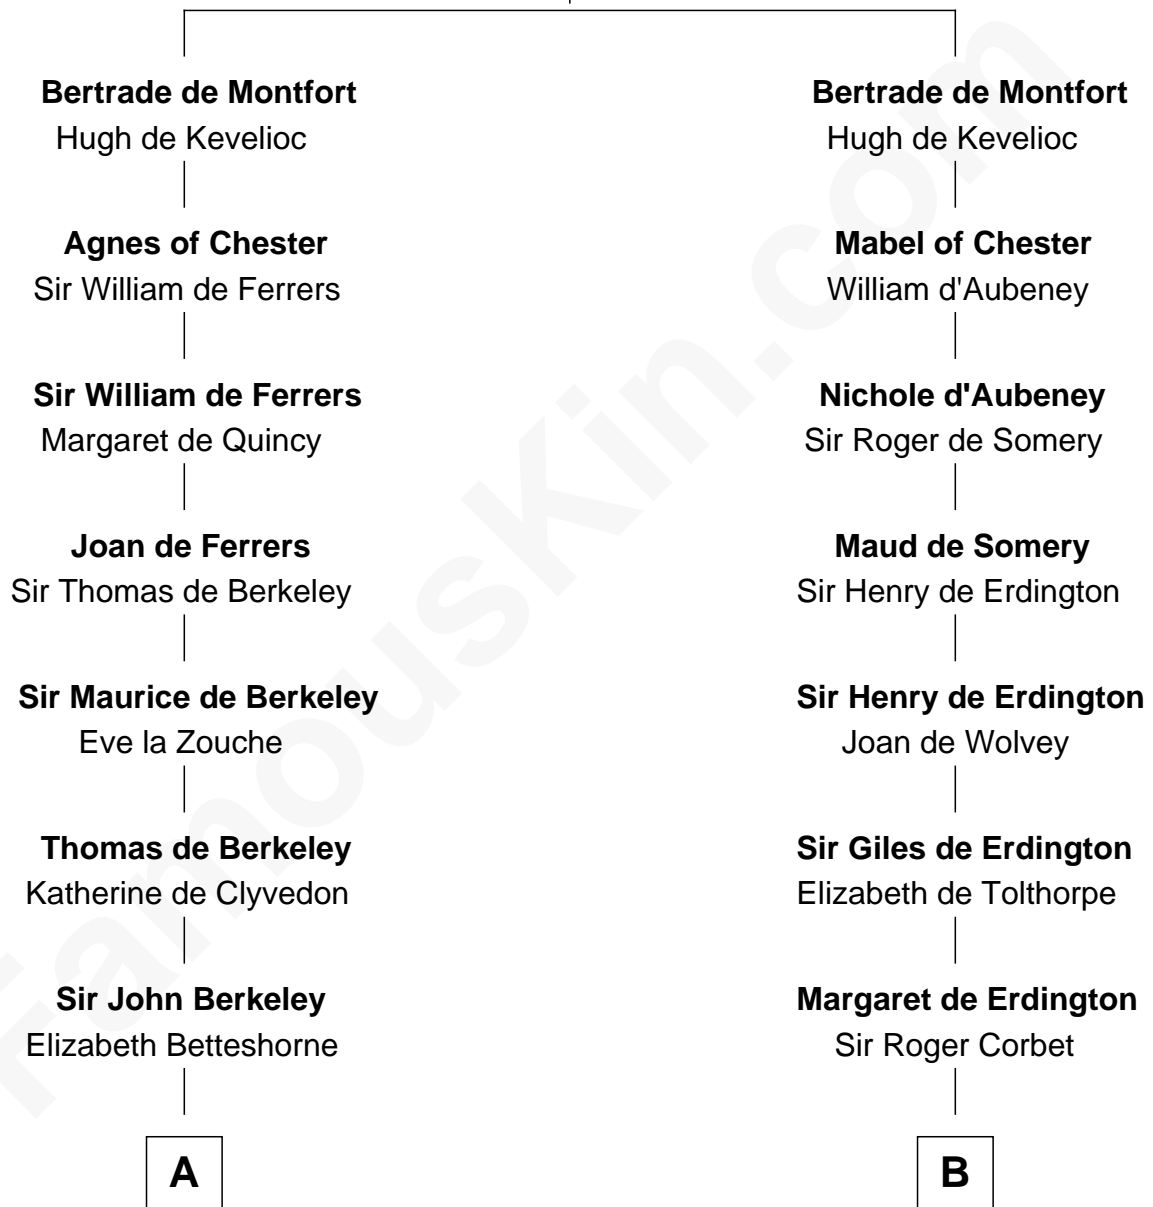

## Relationship Chart of

### Jane (Appleton) Pierce

*First Lady of President Franklin Pierce*

19th cousin 1 time removed of

### Thomas Sim Lee

*2nd and 7th Governor of Maryland*

**Simon III de Montfort**

Maud - - - - -

**C**

**Elizabeth Hubbard**

Francis Appleton

**Rev. Jesse Appleton**