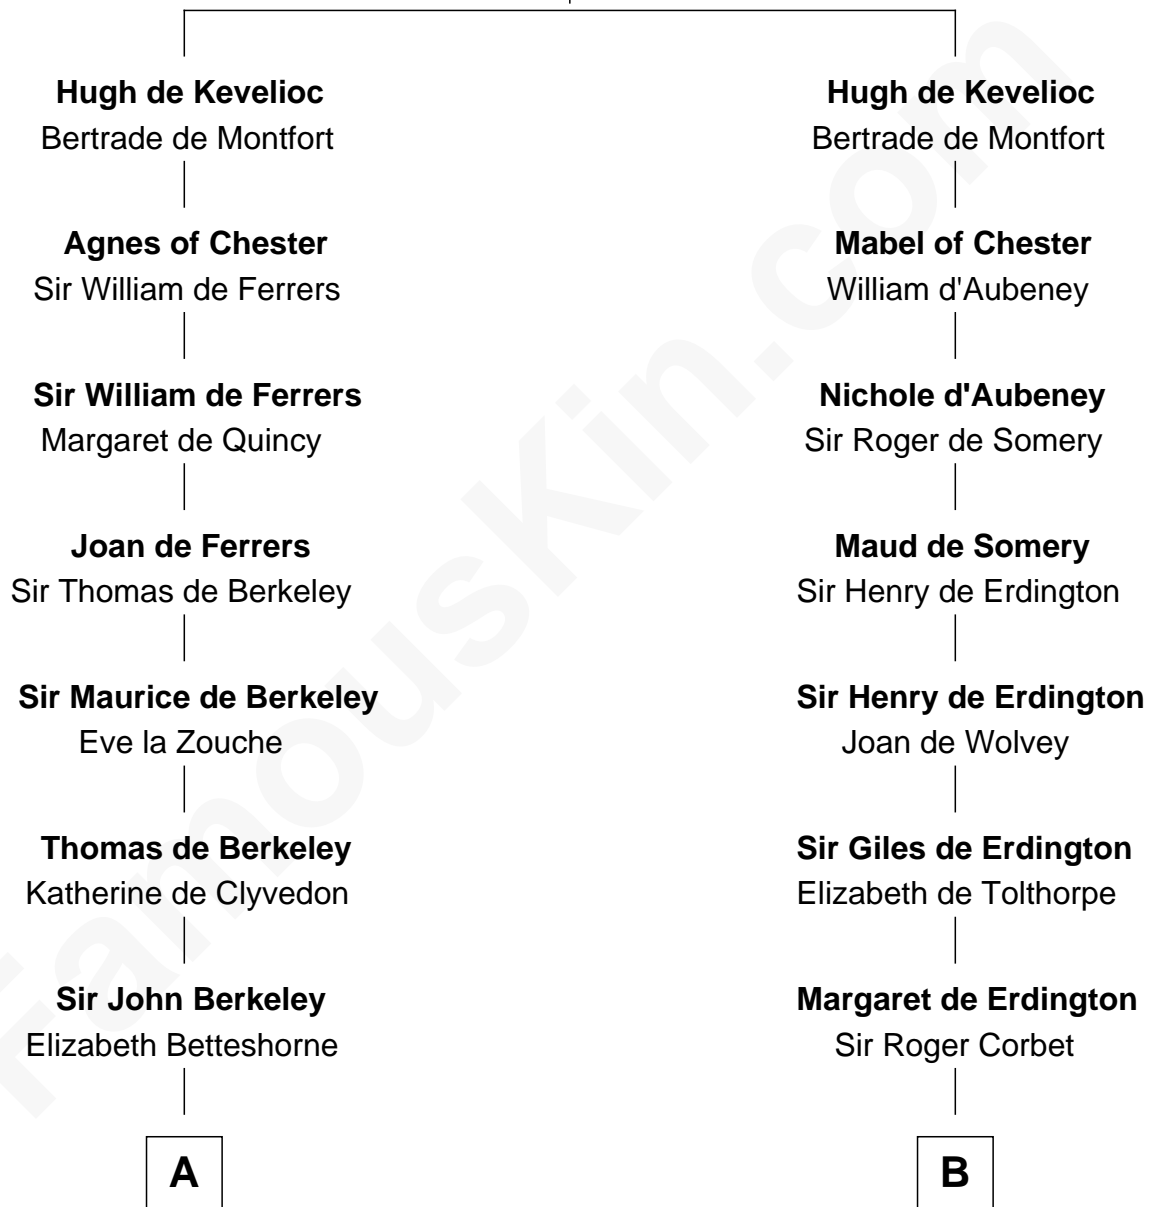

FamousKin.com
Relationship Chart of
Jane (Appleton) Pierce

First Lady of President Franklin Pierce

19th cousin 1 time removed of

Thomas Sim Lee

2nd and 7th Governor of Maryland

Sir Ranulf de Gernons

Maud of Gloucester

C

Elizabeth Hubbard

Francis Appleton

Rev. Jesse Appleton

Elizabeth Means

Jane (Appleton) Pierce

First Lady of Franklin Pierce

D