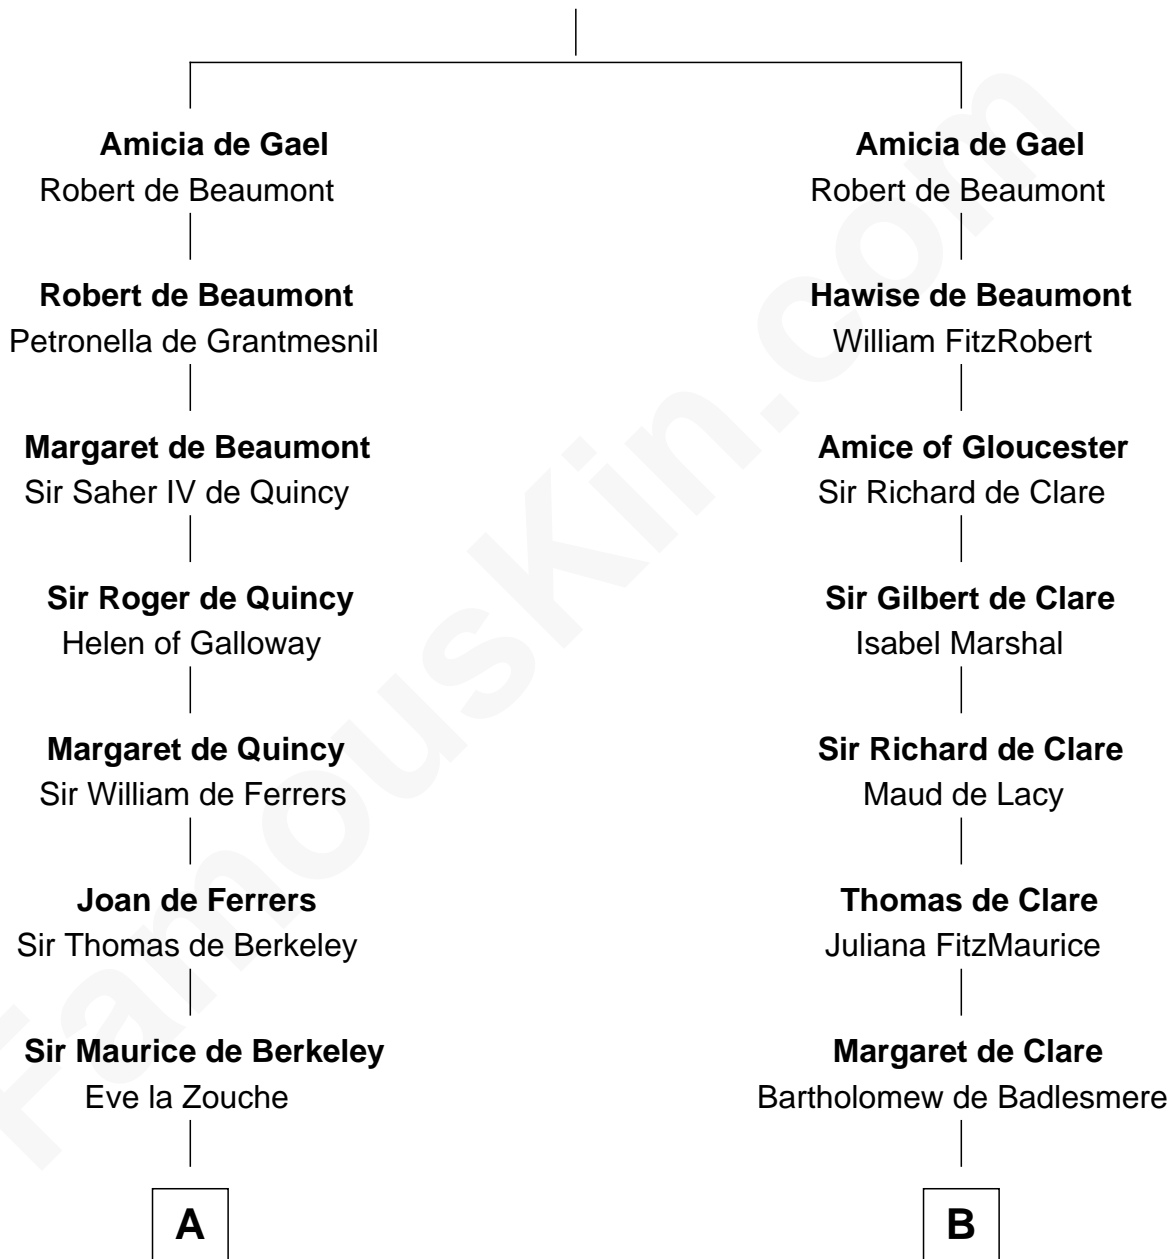

## Relationship Chart of

### Jane (Appleton) Pierce

*First Lady of President Franklin Pierce*

21st cousin of

### Thomas Sim Lee

*2nd and 7th Governor of Maryland*

Ralph de Gael

**C**

**Sarah Bradstreet**  
Rev. Richard Hubbard

**John Hubbard**  
Mary Brown

**Elizabeth Hubbard**  
Francis Appleton

**Rev. Jesse Appleton**  
Elizabeth Means