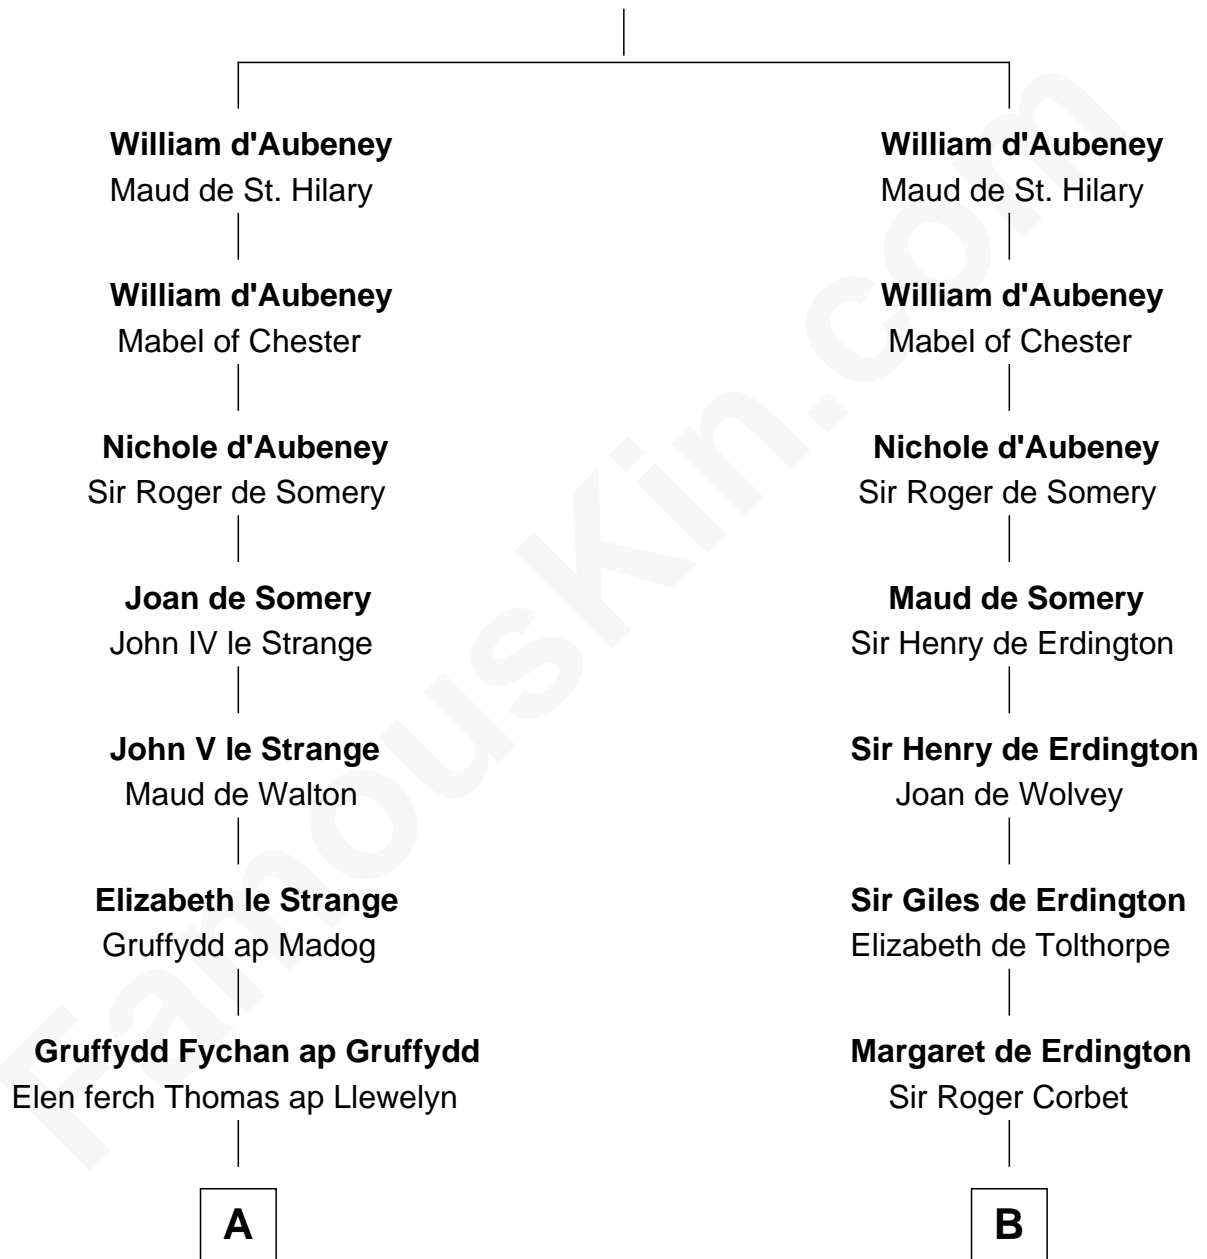

FamousKin.com

Relationship Chart of

Jane (Appleton) Pierce

First Lady of President Franklin Pierce

20th cousin of

Thomas Sim Lee

2nd and 7th Governor of Maryland

William d'Aubaney

Alice of Louvain

C

Isaac Appleton
Elizabeth Sawyer

Francis Appleton
Elizabeth Hubbard

Rev. Jesse Appleton
Elizabeth Means

Jane (Appleton) Pierce
First Lady of Franklin Pierce

D

Laetitia Corbin
Richard Lee

Philip Lee
Sarah Brooke

Thomas Lee
Christiana Sim

Thomas Sim Lee
2nd and 7th Governor of Maryland

FamousKin.com