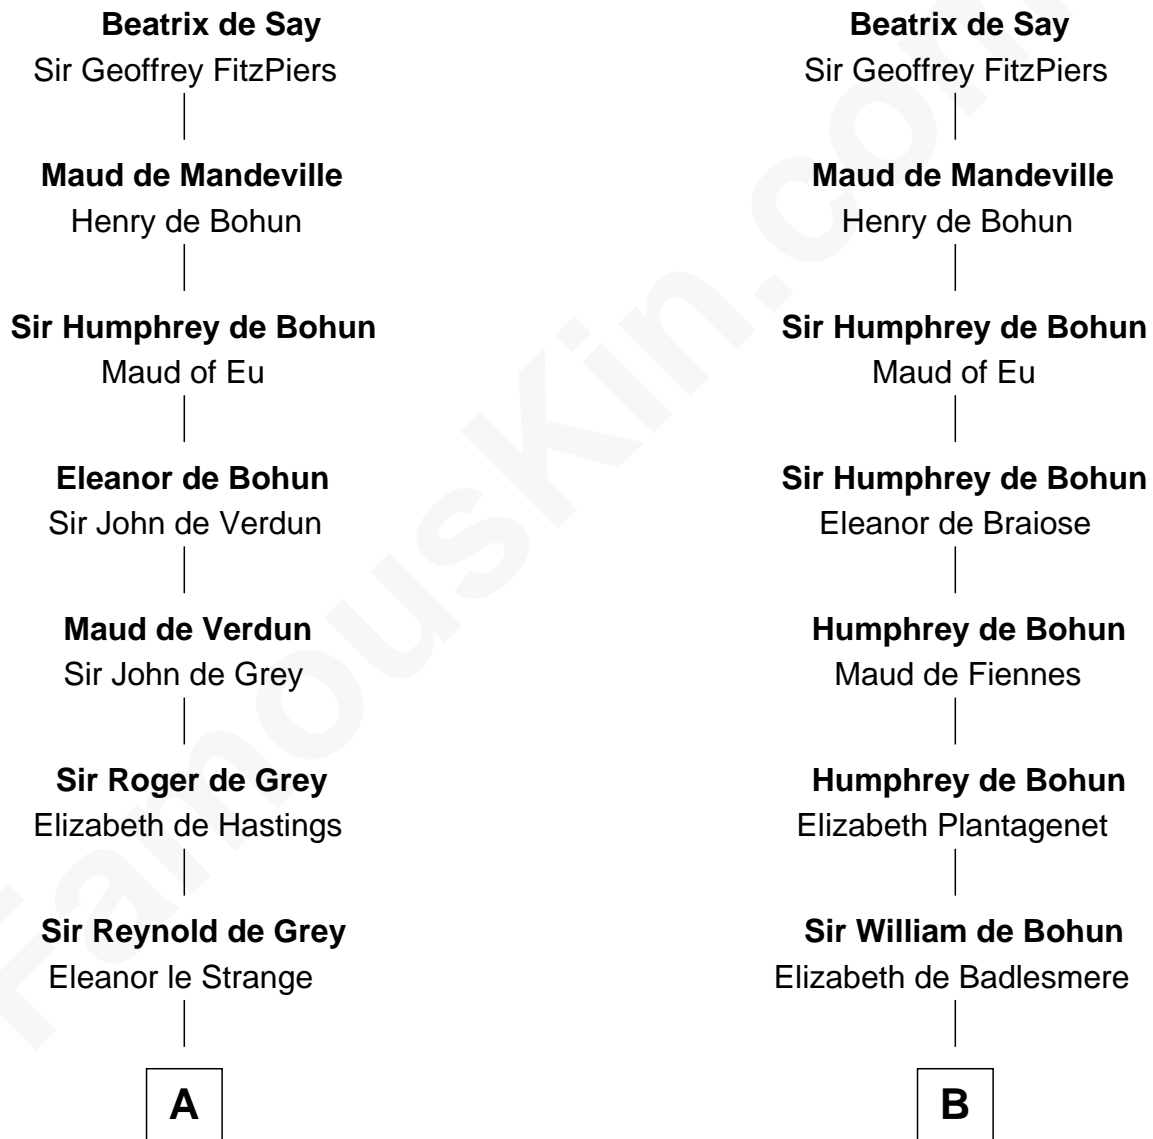

## Relationship Chart of

### Jane (Appleton) Pierce

*First Lady of President Franklin Pierce*

21st cousin of

### Edward Lloyd V

*13th Governor of Maryland*

**William de Say**

-----

**C**

**Sarah Bradstreet**  
Rev. Richard Hubbard

**John Hubbard**  
Mary Brown

**Elizabeth Hubbard**  
Francis Appleton