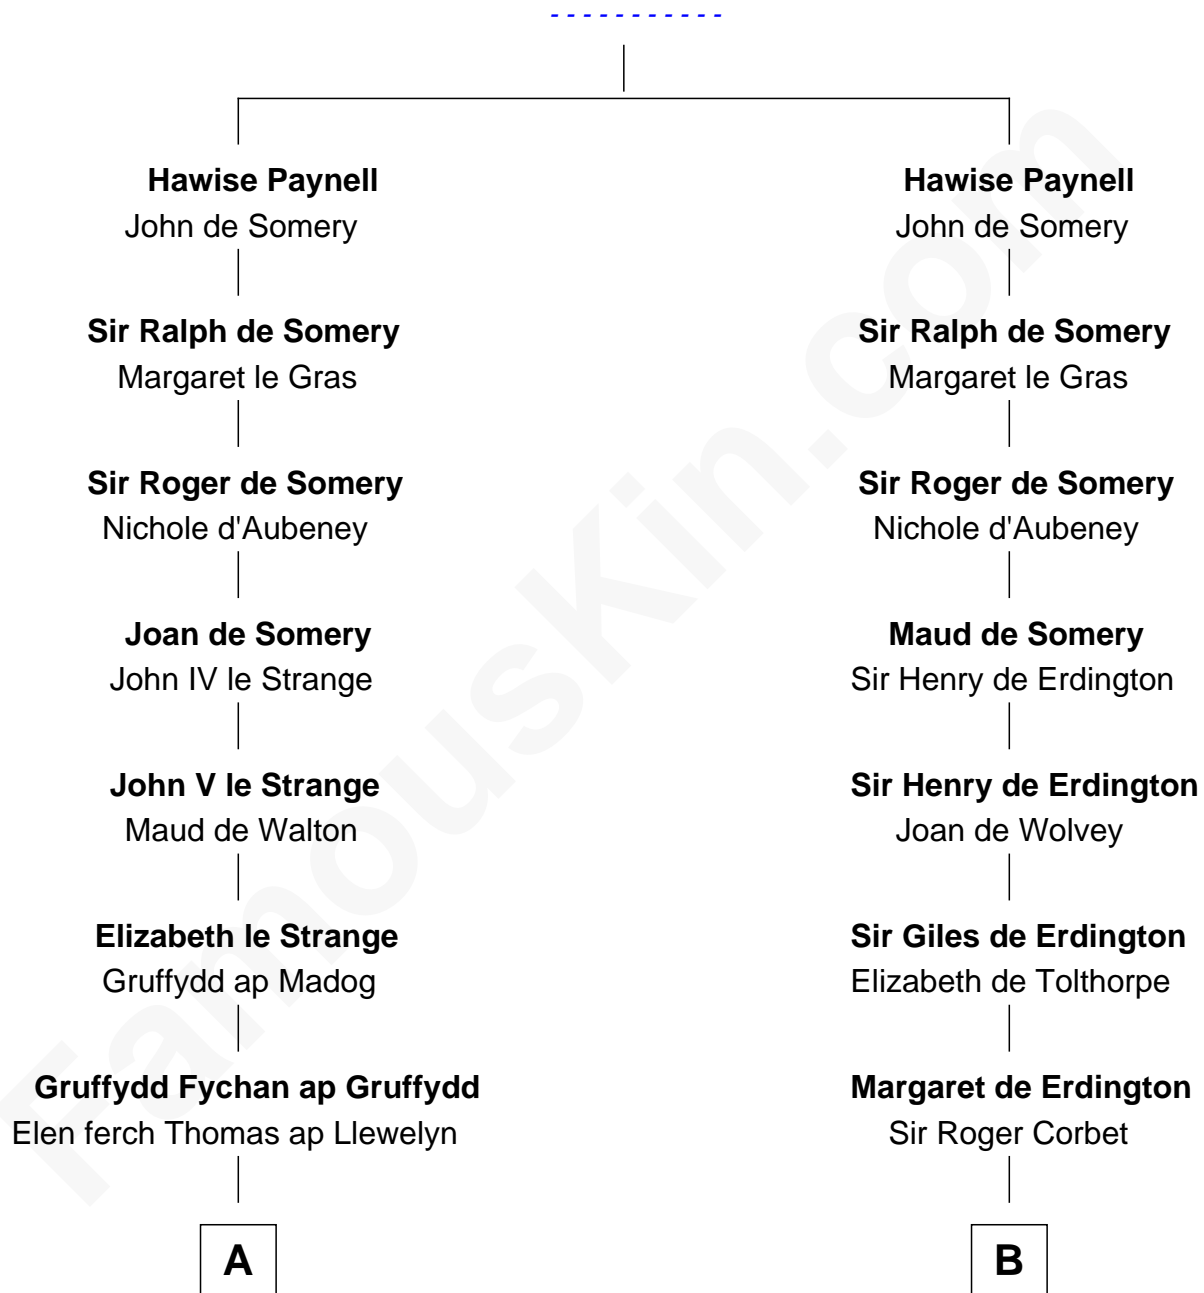

## Relationship Chart of

### Jane (Appleton) Pierce

*First Lady of President Franklin Pierce*

20th cousin 1 time removed of

**Edward Lloyd V**

*13th Governor of Maryland*

**Ralph Paynell**

**C**

**Isaac Appleton**  
Elizabeth Sawyer

**Francis Appleton**  
Elizabeth Hubbard

**Rev. Jesse Appleton**  
Elizabeth Means

**Jane (Appleton) Pierce**  
*First Lady of Franklin Pierce*

**D**

**Ann Corbin**  
Col. William Tayloe

**John Tayloe**  
Elizabeth Gwynn

**John Tayloe**  
Rebecca Plater

**Elizabeth Tayloe**  
Col. Edward Lloyd

**Edward Lloyd V**  
*13th Governor of Maryland*