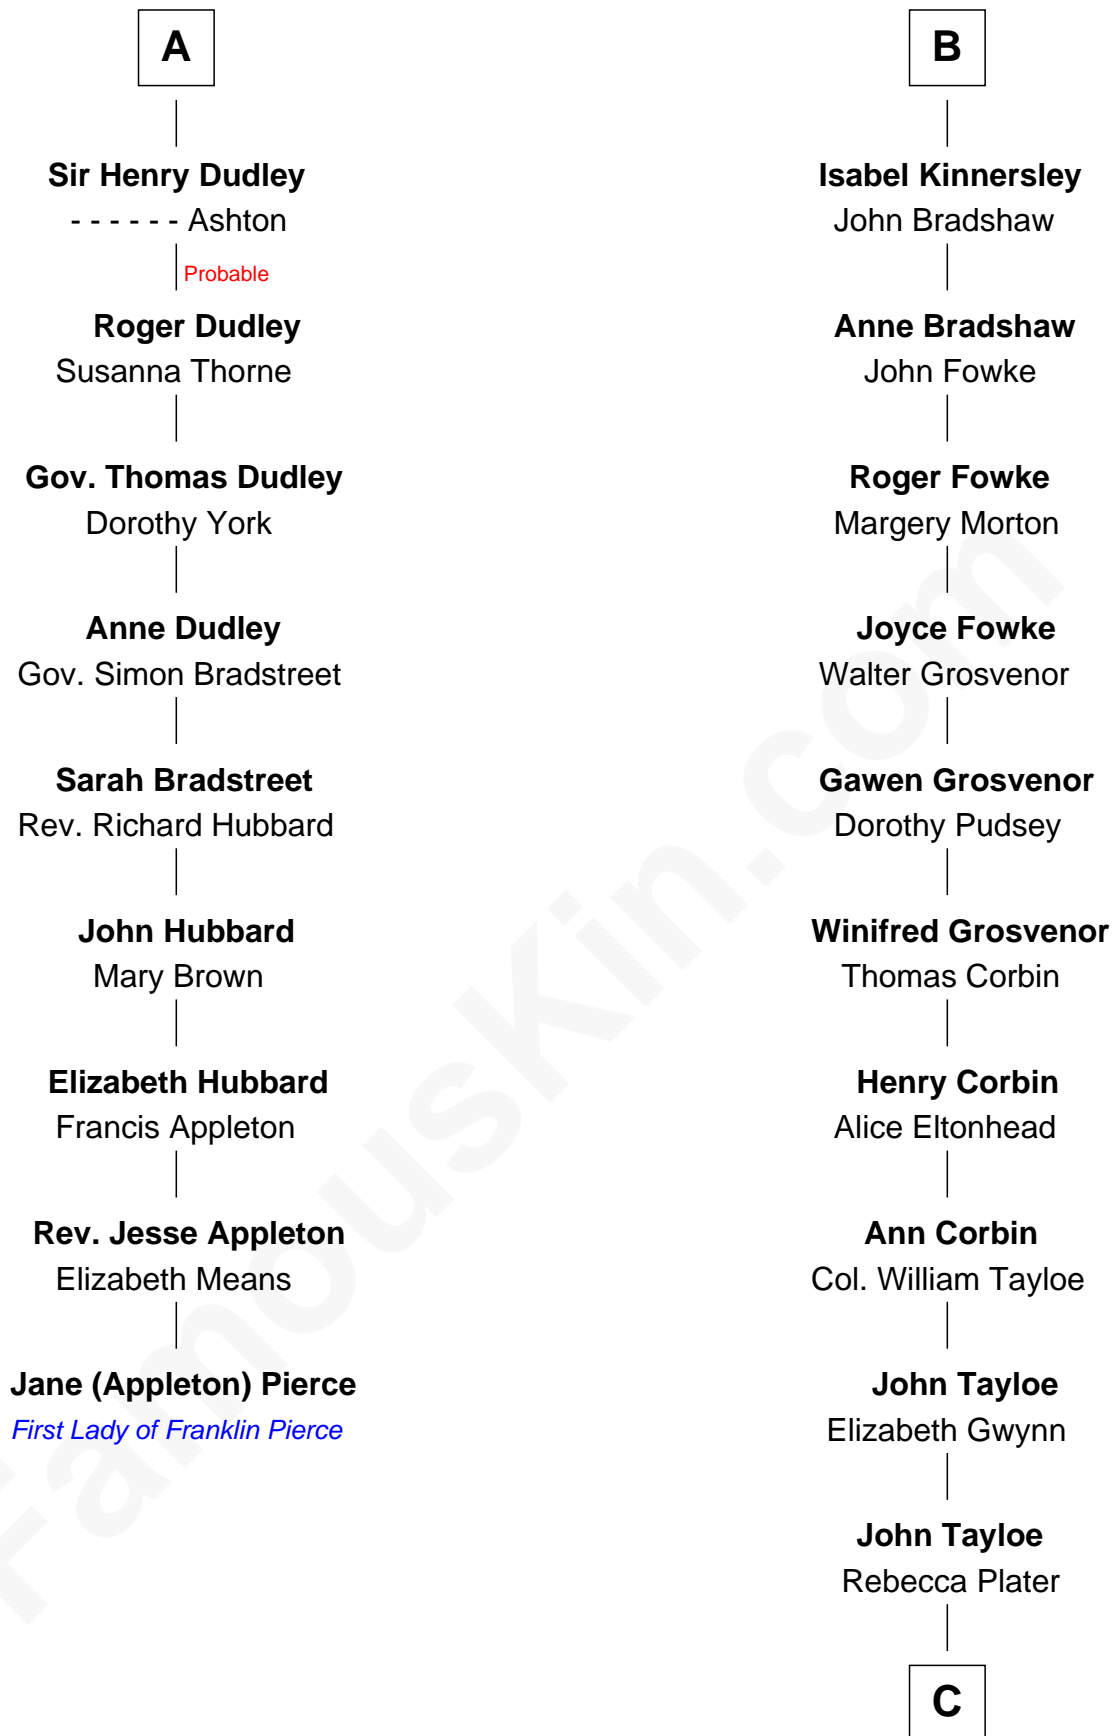

FamousKin.com

Relationship Chart of

Jane (Appleton) Pierce

First Lady of President Franklin Pierce

15th cousin 3 times removed of

Edward Lloyd V

13th Governor of Maryland

Sir William de Ros
Margery de Badlesmere

Thomas de Ros
Beatrice de Stafford

Margaret de Ros
Sir Reynold Grey

Margaret Grey
Sir William Bonville

William Bonville
Elizabeth Harington

William Bonville
Katherine Neville

Cecily Bonville
Thomas Grey

Cecily Grey
Sir John Sutton

A

Maud de Roos
John de Welles

Margery de Welles
Stephen le Scrope

Maude le Scrope
Sir Baldwin Freville

Joyce Freville
Sir Roger Aston

Sir Robert Aston
Isabel Brereton

John Aston
Elizabeth Delves

Margaret Aston
John Kinnersley

B

C

Elizabeth Tayloe
Col. Edward Lloyd

Edward Lloyd V
13th Governor of Maryland

FamousKin.com