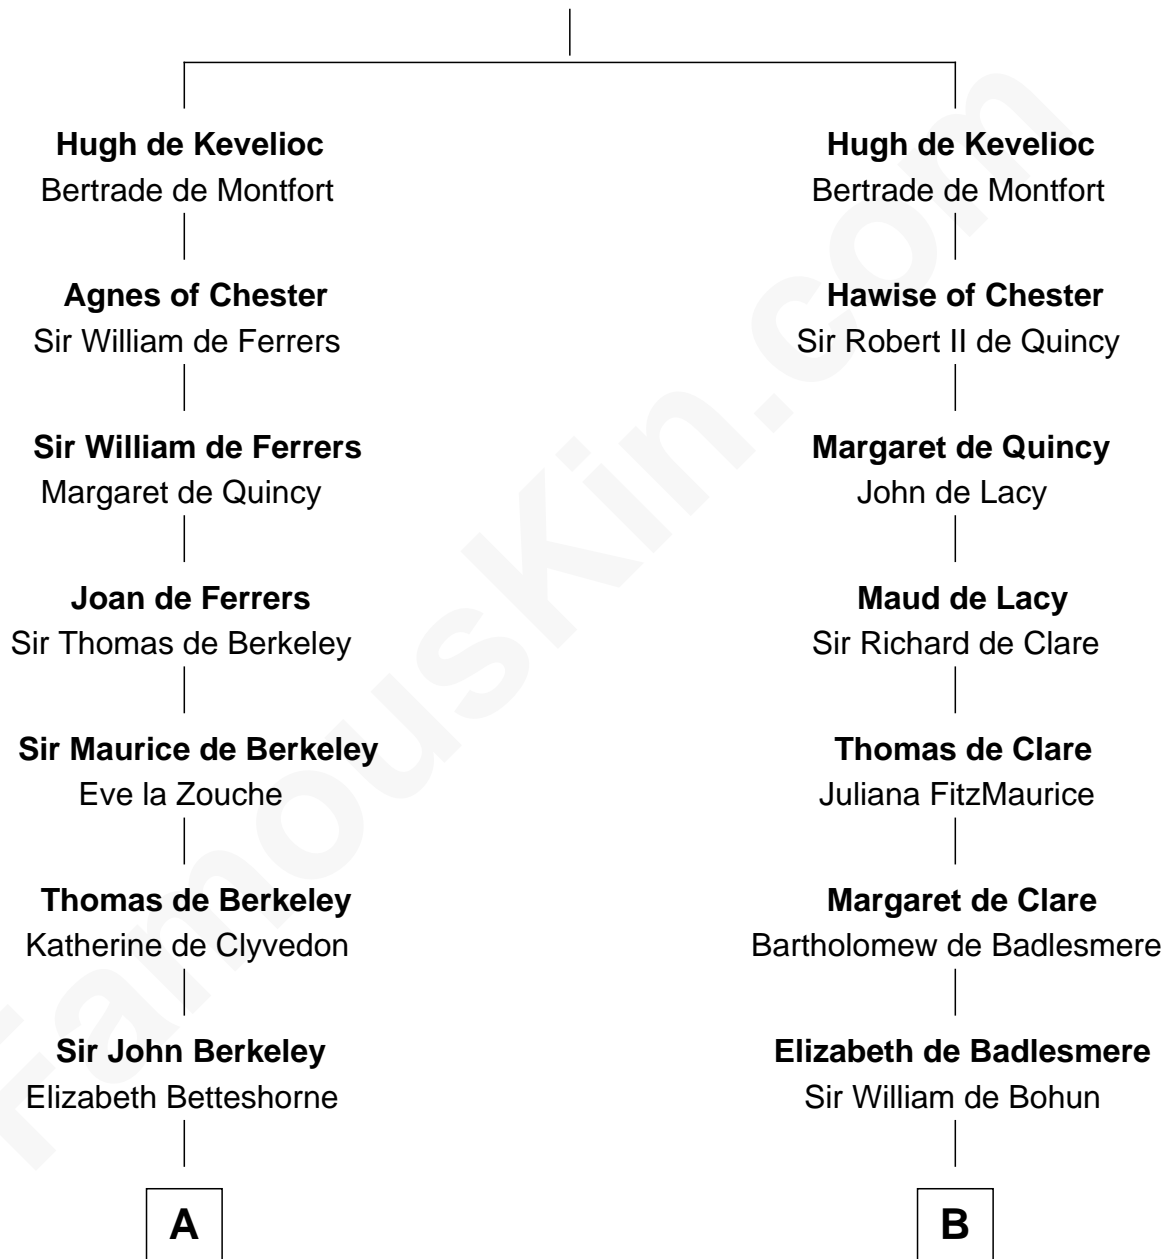

FamousKin.com

Relationship Chart of

Jane (Appleton) Pierce

First Lady of President Franklin Pierce

19th cousin 2 times removed of

Edward Lloyd V

13th Governor of Maryland

Sir Ranulf de Gernons

Maud of Gloucester

C

Elizabeth Hubbard

Francis Appleton

Rev. Jesse Appleton

Elizabeth Means

Jane (Appleton) Pierce

First Lady of Franklin Pierce

Elizabeth Tayloe

Edward Lloyd V

13th Governor of Maryland