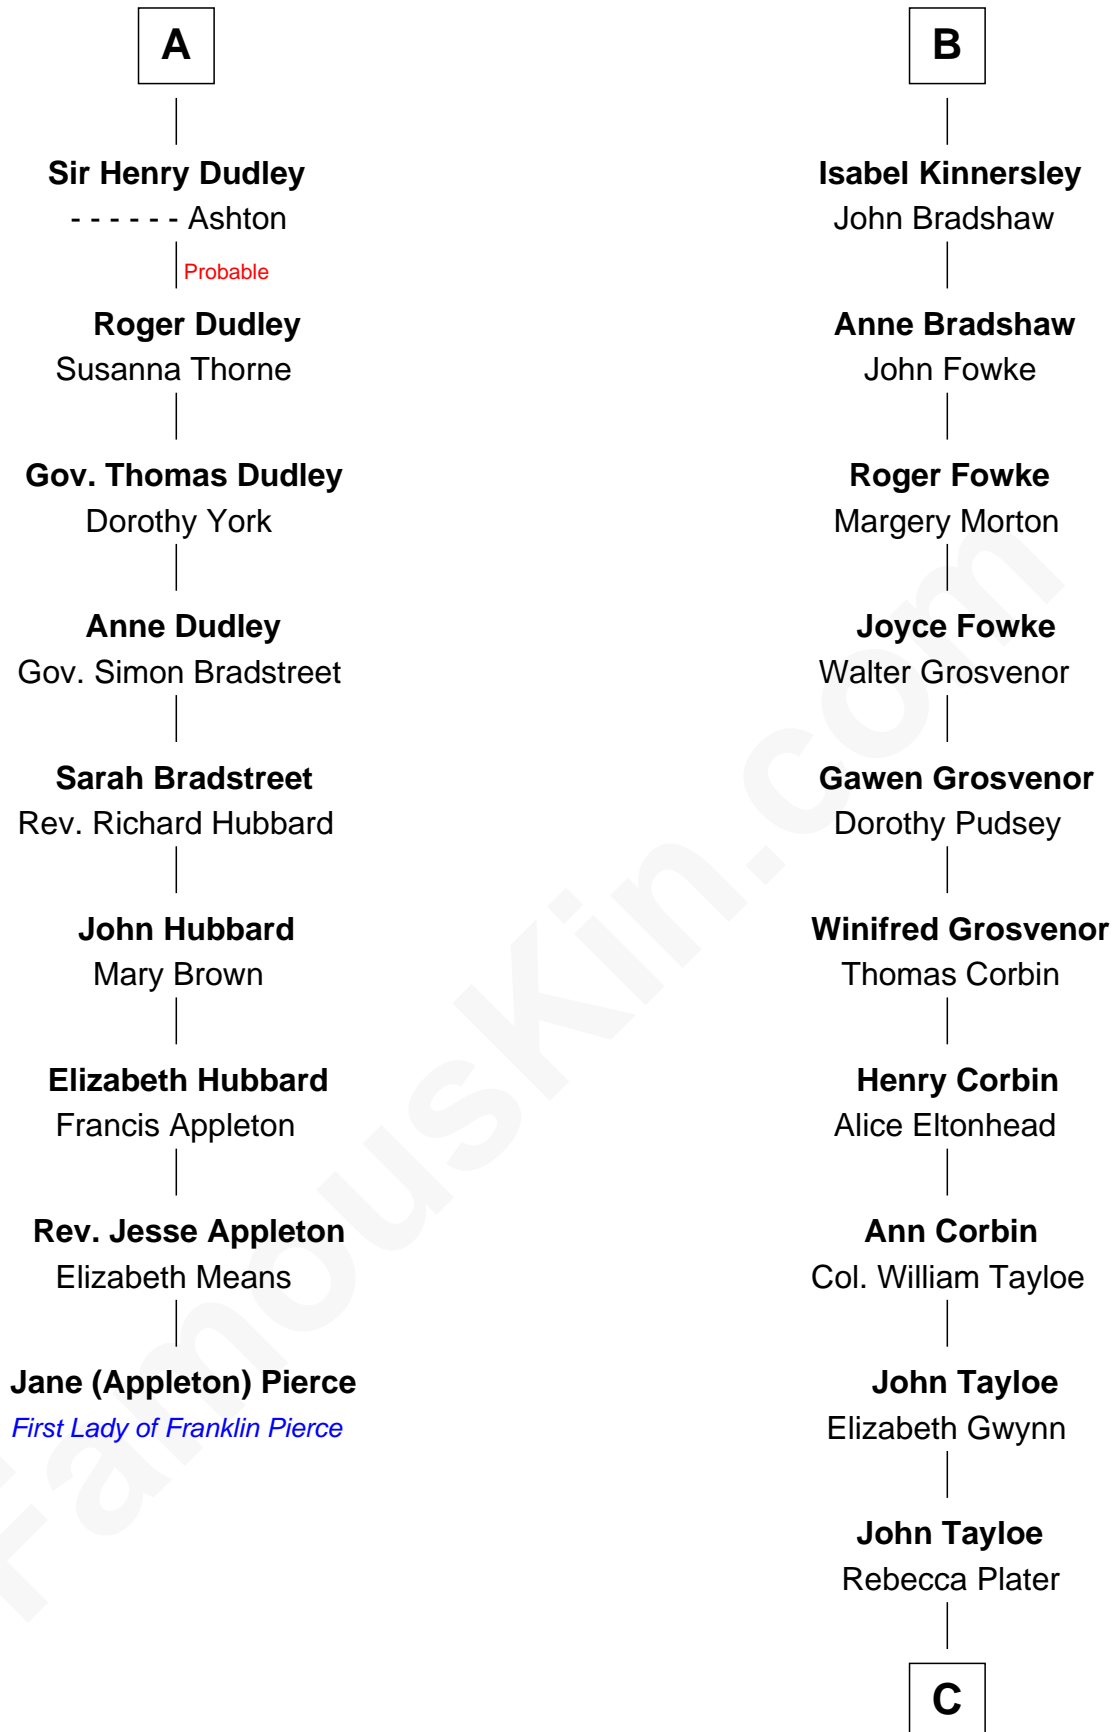

FamousKin.com

Relationship Chart of

Jane (Appleton) Pierce

First Lady of President Franklin Pierce

15th cousin 5 times removed of

Henry Lloyd

40th Governor of Maryland

C

Elizabeth Tayloe
Col. Edward Lloyd

Col. Edward Lloyd
Sally Scott Murray

Daniel Lloyd
Catherine Henry

Henry Lloyd
40th Governor of Maryland

FamousKin.com