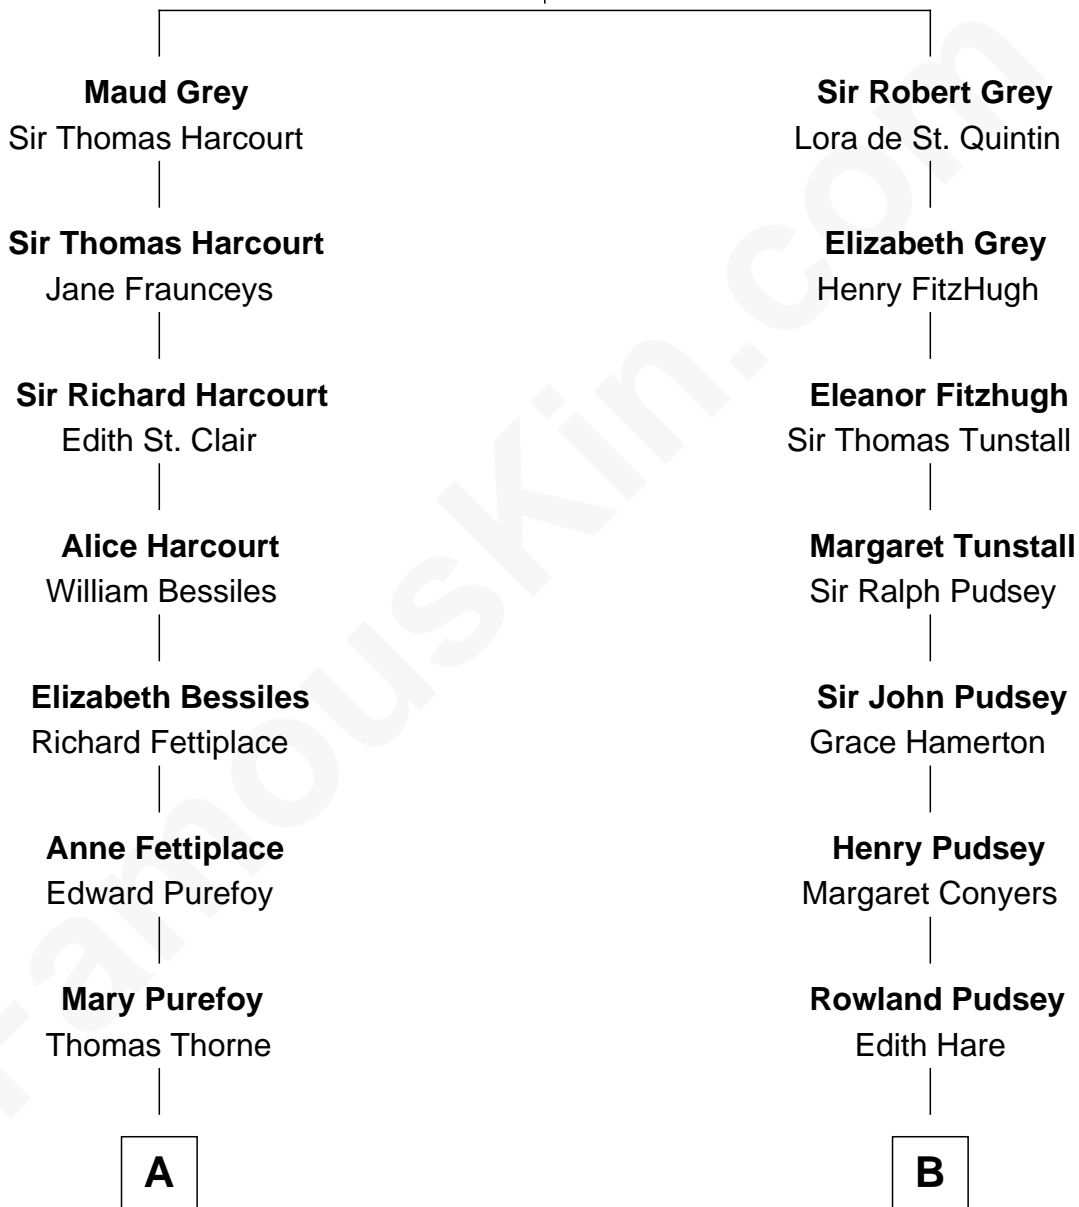

FamousKin.com

Relationship Chart of

Jane (Appleton) Pierce

First Lady of President Franklin Pierce

14th cousin 5 times removed of

Henry Lloyd

40th Governor of Maryland

Sir John Grey

Avice Marmion

C

Col. Edward Lloyd

Sally Scott Murray

Daniel Lloyd

Catherine Henry

Henry Lloyd

40th Governor of Maryland