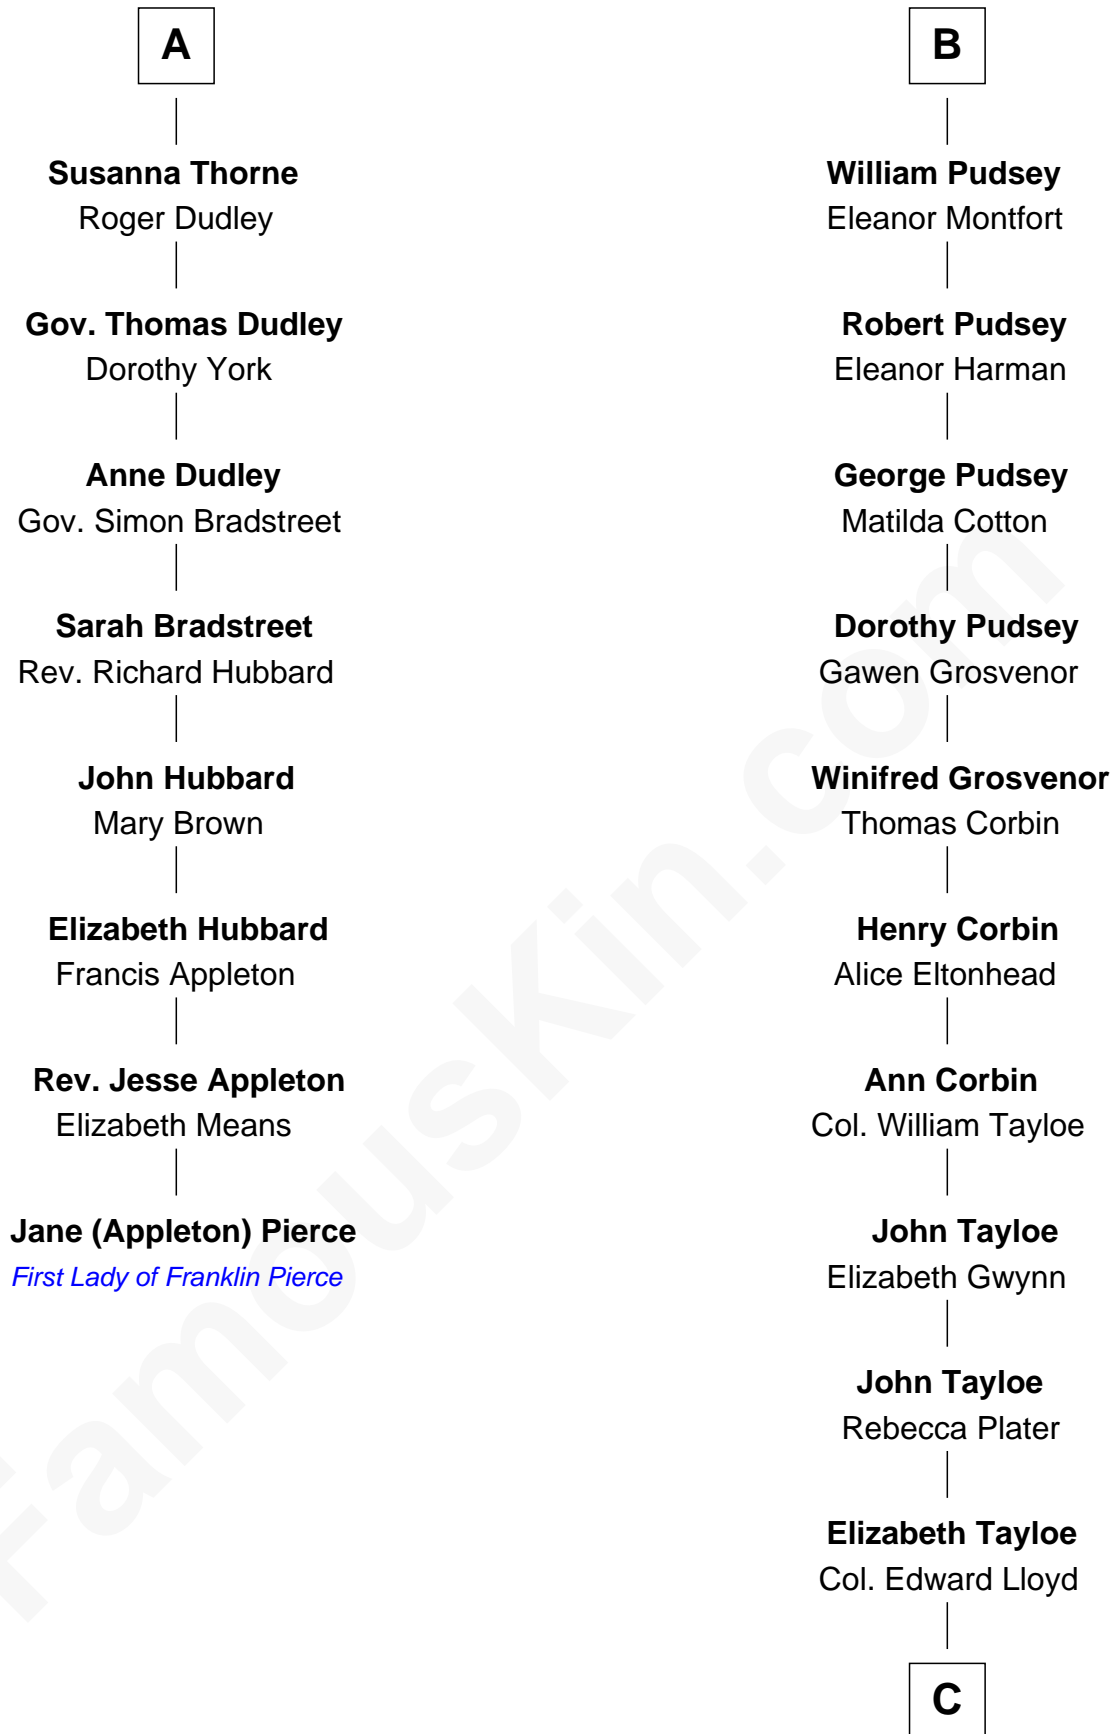

FamousKin.com

Relationship Chart of

Jane (Appleton) Pierce

First Lady of President Franklin Pierce

14th cousin 5 times removed of

Henry Lloyd

40th Governor of Maryland

Sir John Grey

Avice Marmion

C

Col. Edward Lloyd

Sally Scott Murray

Daniel Lloyd

Catherine Henry

Henry Lloyd

40th Governor of Maryland