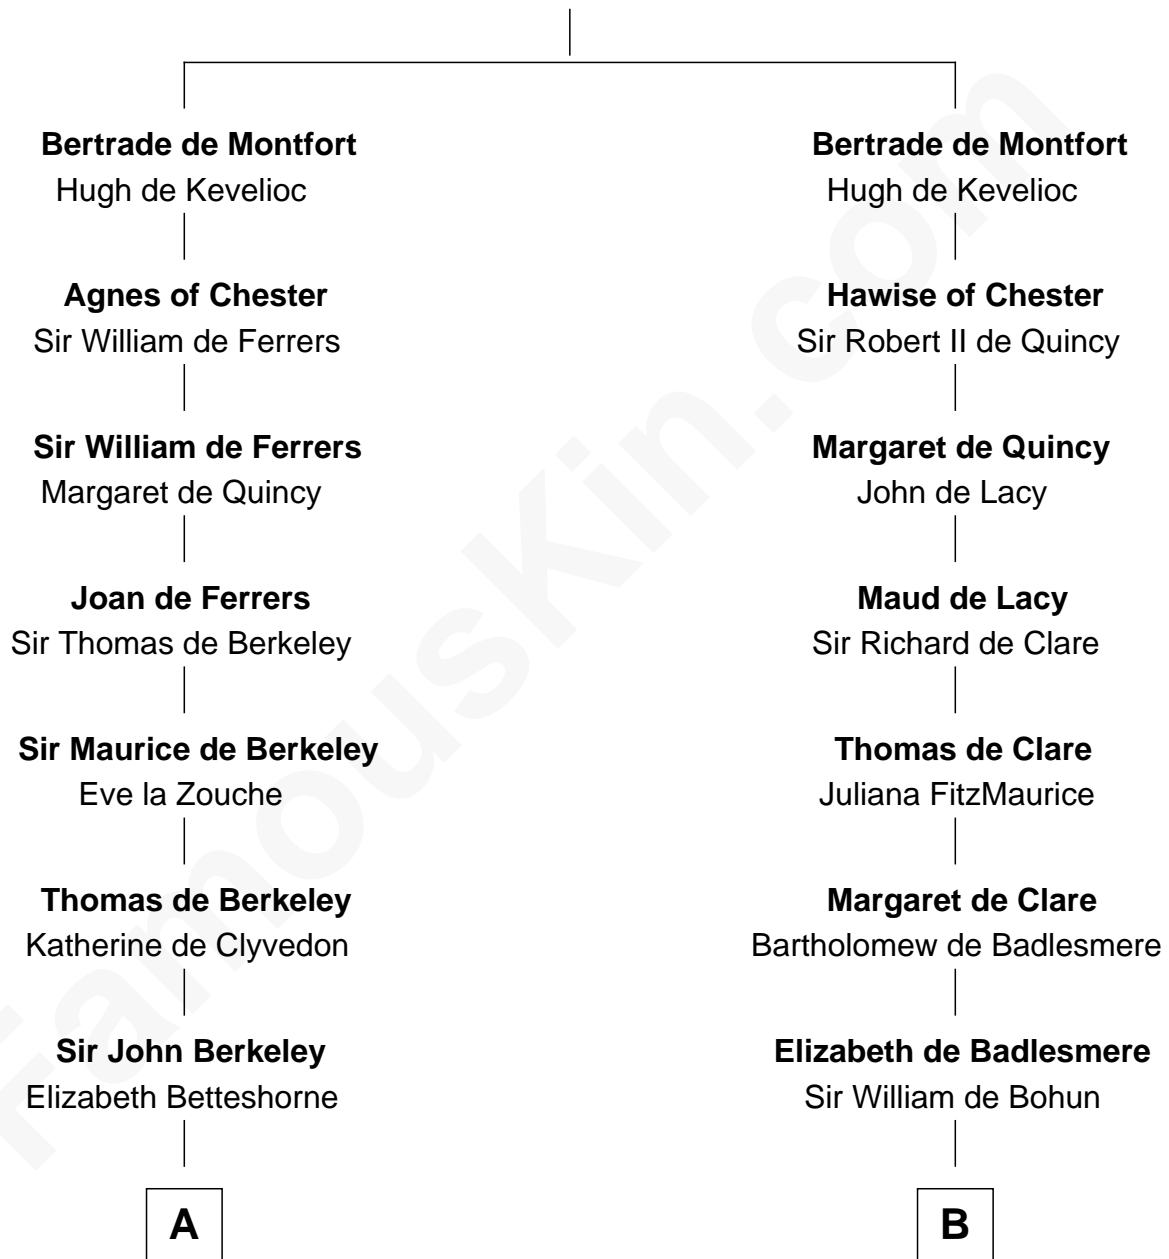

FamousKin.com

Relationship Chart of

Jane (Appleton) Pierce

First Lady of President Franklin Pierce

19th cousin 2 times removed of

Charles Goldsborough

16th Governor of Maryland

Simon III de Montfort

Maud - - - - -

C

Elizabeth Hubbard

Francis Appleton

Rev. Jesse Appleton

Elizabeth Means

Jane (Appleton) Pierce

First Lady of Franklin Pierce

D

Henrietta Maria Neale

Col. Philemon Lloyd

Anna Maria Lloyd

Richard Tilghman

William Tilghman

Margaret Lloyd

Anna Maria Tilghman

Charles Goldsborough

Charles Goldsborough

16th Governor of Maryland