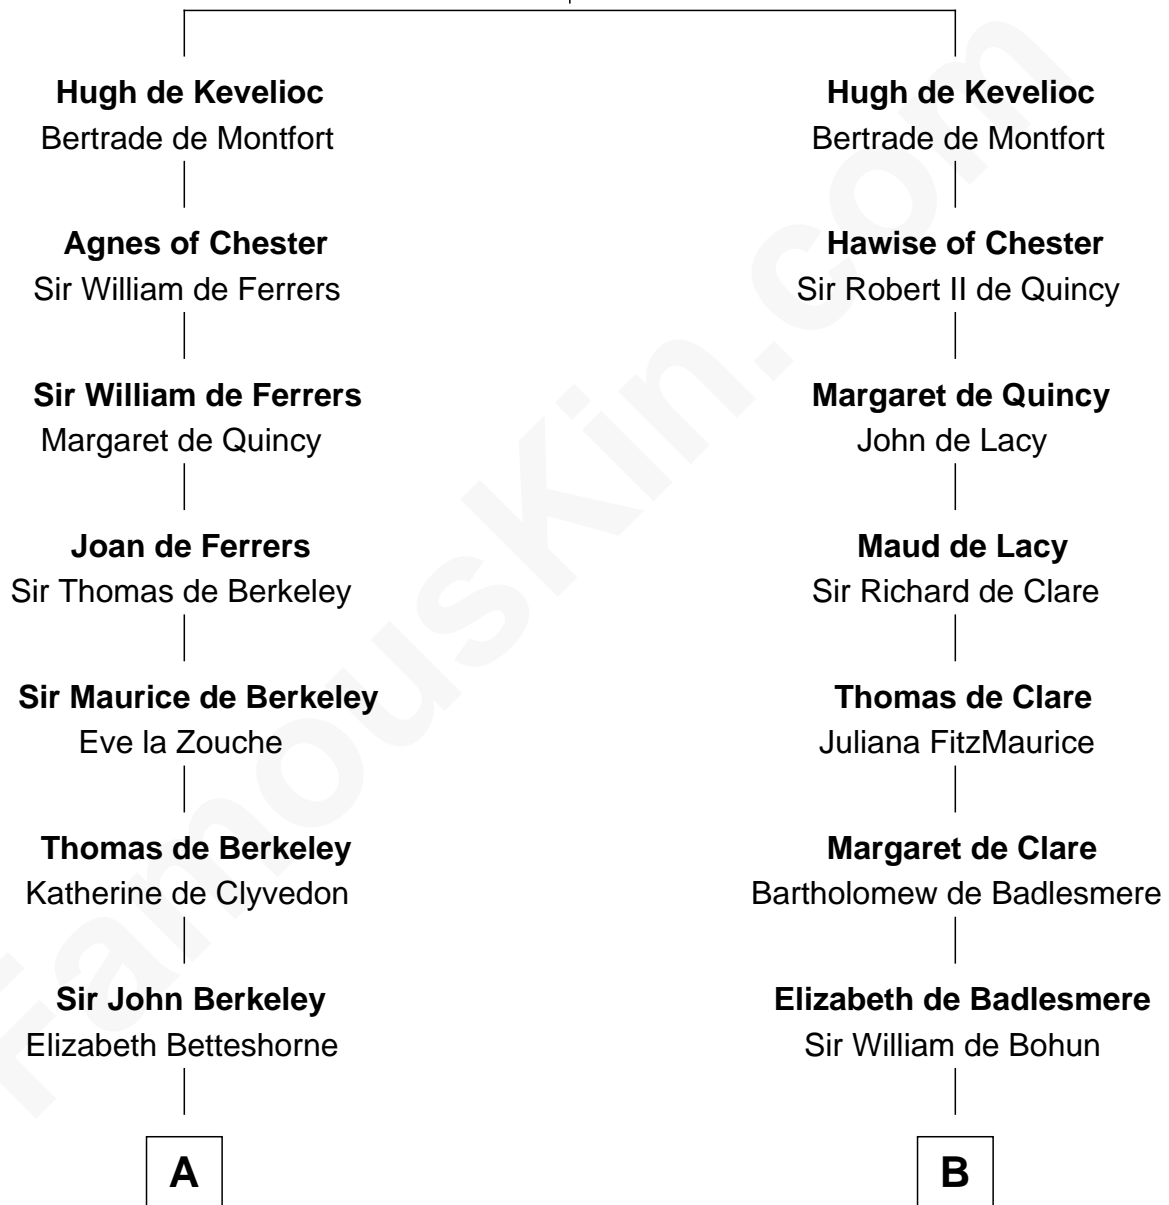

FamousKin.com

Relationship Chart of

Jane (Appleton) Pierce

First Lady of President Franklin Pierce

19th cousin 2 times removed of

Charles Goldsborough

16th Governor of Maryland

Sir Ranulf de Gernons

Maud of Gloucester

C

Elizabeth Hubbard

Francis Appleton

Rev. Jesse Appleton

Elizabeth Means

Jane (Appleton) Pierce

First Lady of Franklin Pierce