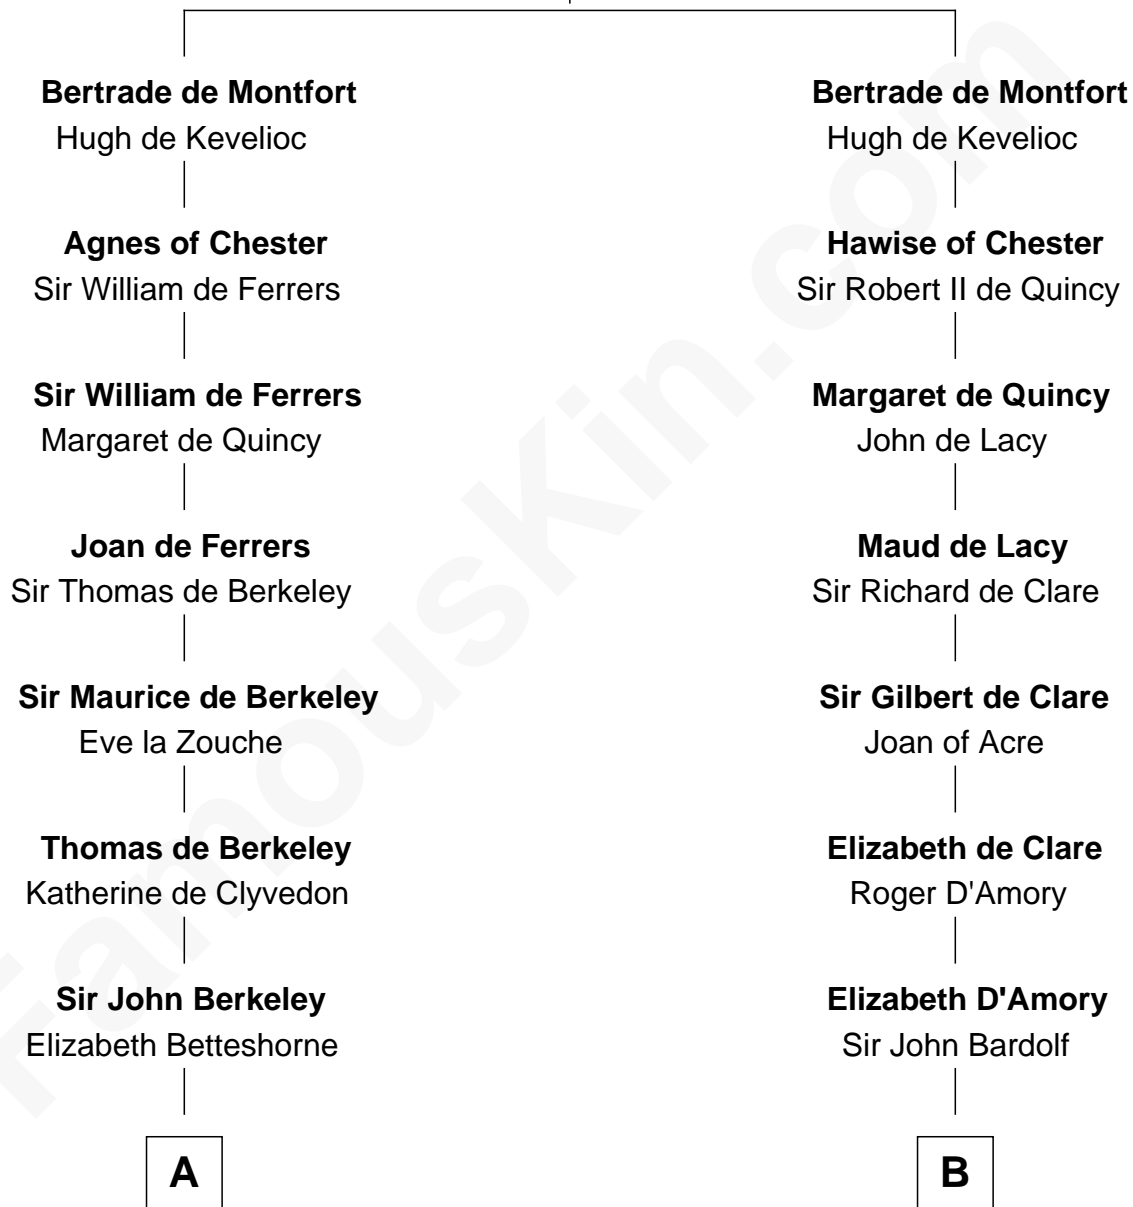

## Relationship Chart of

### Jane (Appleton) Pierce

*First Lady of President Franklin Pierce*

19th cousin 2 times removed of

### Charles Carnan Ridgely

*15th Governor of Maryland*

**Simon III de Montfort**

Maud - - - - -

**C**

**Elizabeth Hubbard**

Francis Appleton

**Rev. Jesse Appleton**