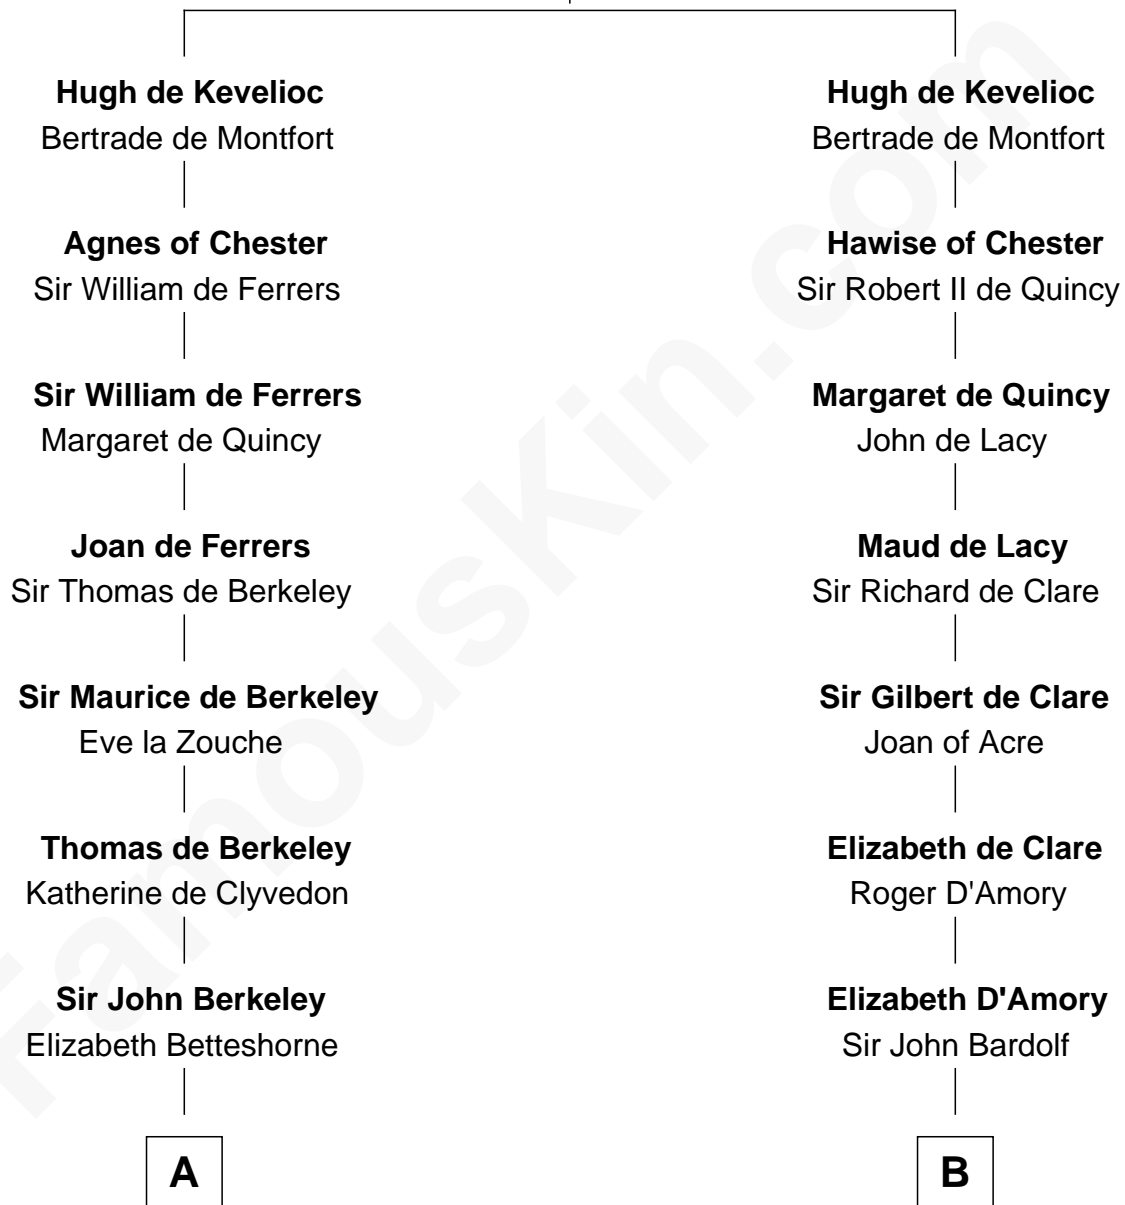

FamousKin.com

Relationship Chart of

Jane (Appleton) Pierce

First Lady of President Franklin Pierce

19th cousin 2 times removed of

Charles Carnan Ridgely

15th Governor of Maryland

Sir Ranulf de Gernons

Maud of Gloucester

C

Elizabeth Hubbard

Francis Appleton

Rev. Jesse Appleton

Elizabeth Means

Jane (Appleton) Pierce

First Lady of Franklin Pierce

Charles R. Carnan

Charles Carnan Ridgely

15th Governor of Maryland