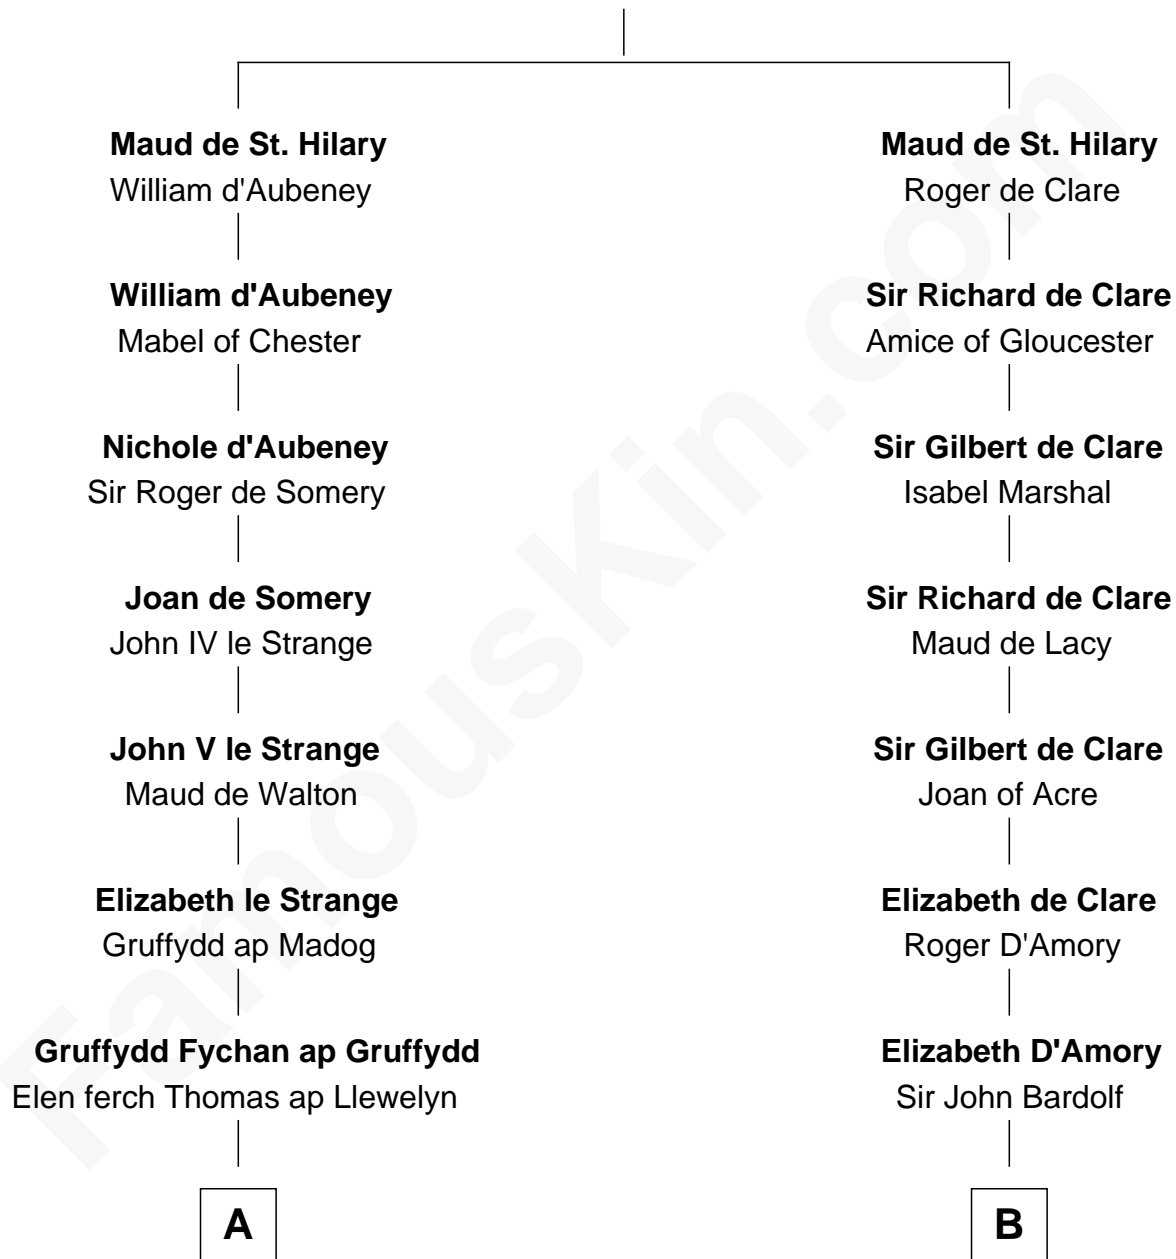

FamousKin.com

Relationship Chart of

Jane (Appleton) Pierce

First Lady of President Franklin Pierce

20th cousin 1 time removed of

Charles Carnan Ridgely

15th Governor of Maryland

James de St. Hilary

Aveline - - - - -

C

Isaac Appleton
Elizabeth Sawyer

Francis Appleton
Elizabeth Hubbard

Rev. Jesse Appleton
Elizabeth Means

Jane (Appleton) Pierce
First Lady of Franklin Pierce

D

Susannah Norwood
John Howard

John Howard
Mary Warfield

Rachel Howard
Col. Charles Ridgely

Achsah Ridgely
Charles R. Carnan

Charles Carnan Ridgely
15th Governor of Maryland