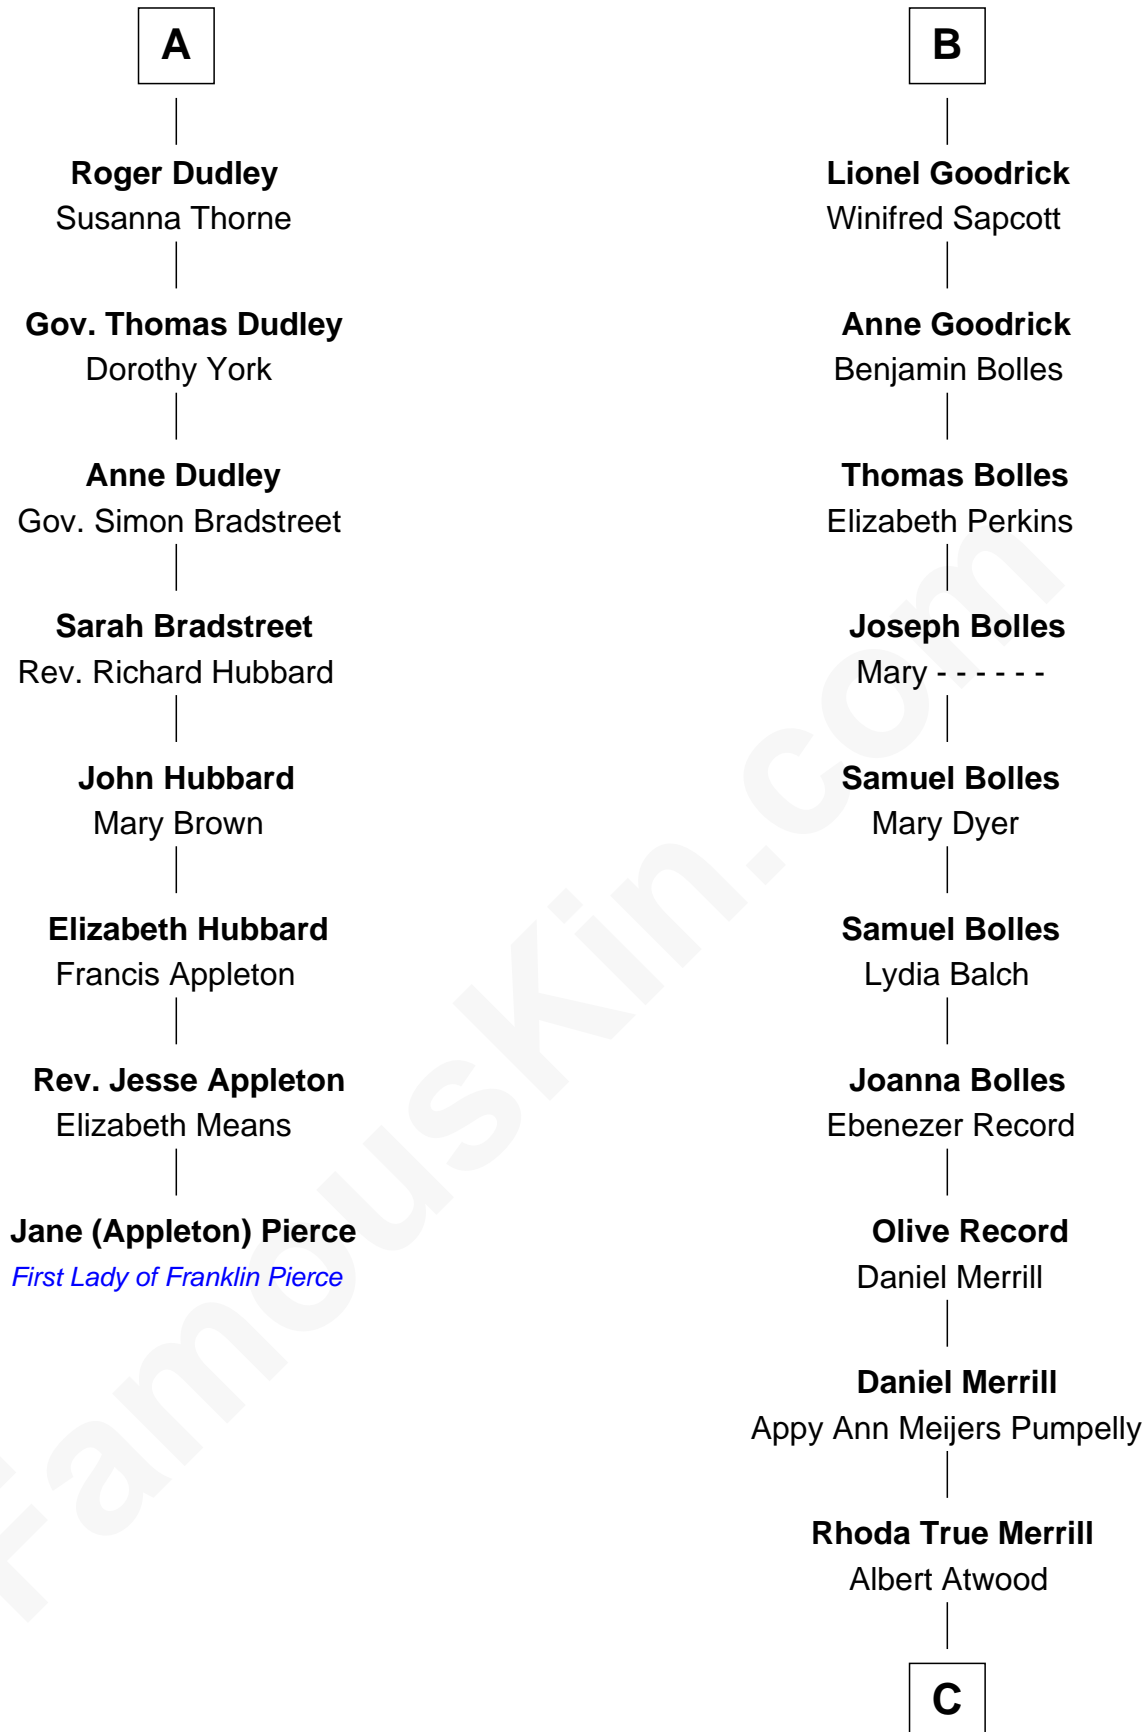

FamousKin.com

Relationship Chart of

Jane (Appleton) Pierce

First Lady of President Franklin Pierce

14th cousin 7 times removed of

Dave Cowens

NBA Hall of Famer

C

Thomas Albert Atwood

Priscilla Ann Kelly

Charles Albert Atwood

Mina Sylvia Cundiff

Stanley True Atwood

Dorothy Ann Ulrich

Ruth Ellen Atwood

John Joseph Cowens