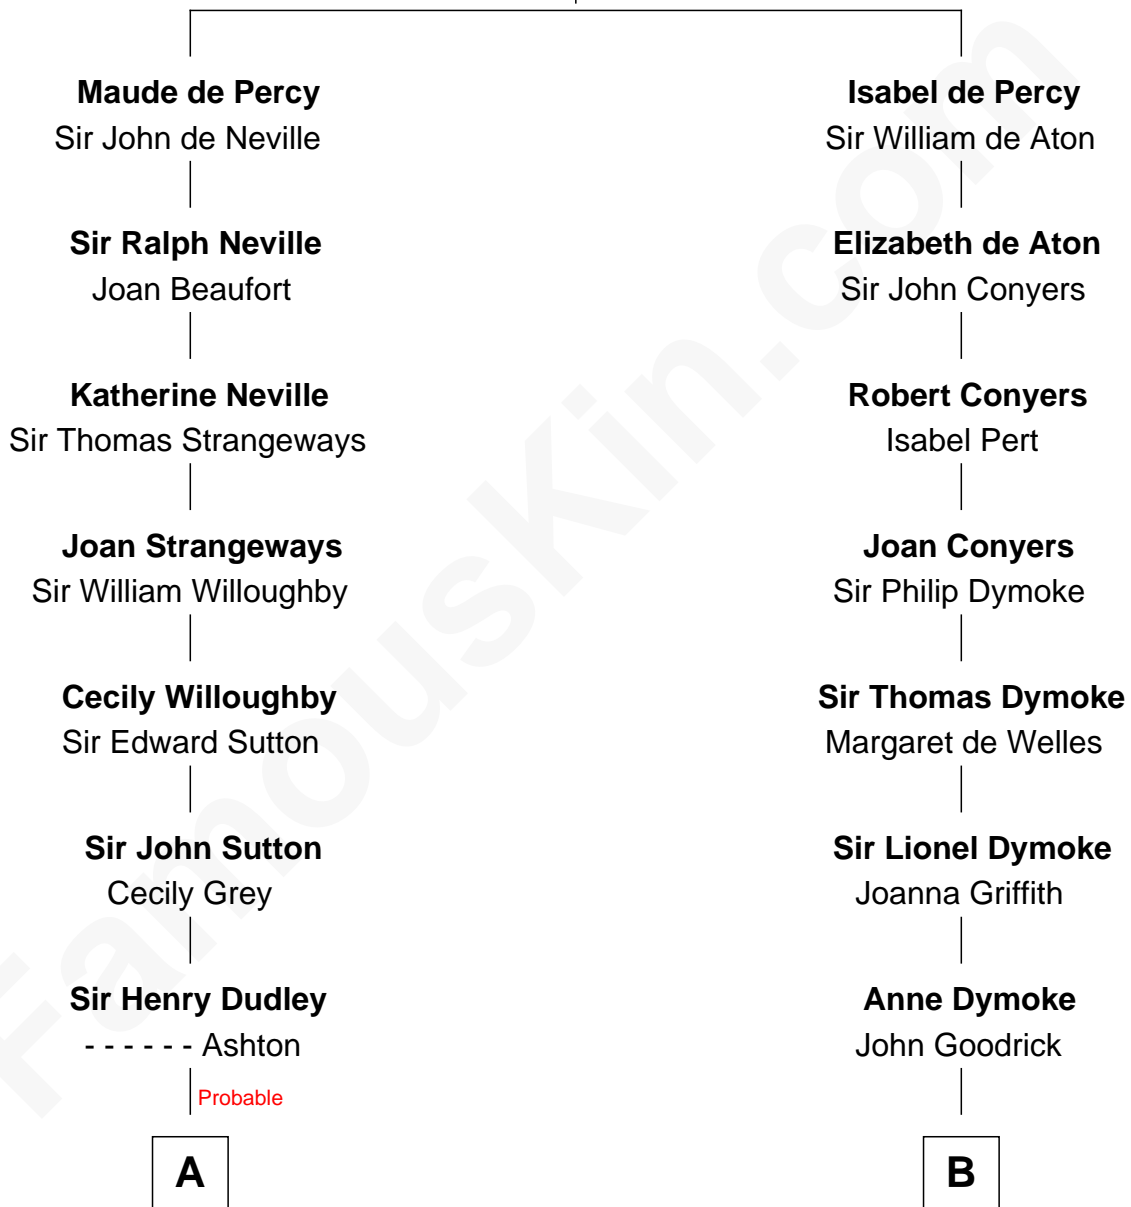

FamousKin.com

Relationship Chart of

Jane (Appleton) Pierce

First Lady of President Franklin Pierce

14th cousin 7 times removed of

Dave Cowens

NBA Hall of Famer

Sir Henry de Percy

Idoine de Clifford

C

Thomas Albert Atwood

Priscilla Ann Kelly

Charles Albert Atwood

Mina Sylvia Cundiff

Stanley True Atwood

Dorothy Ann Ulrich