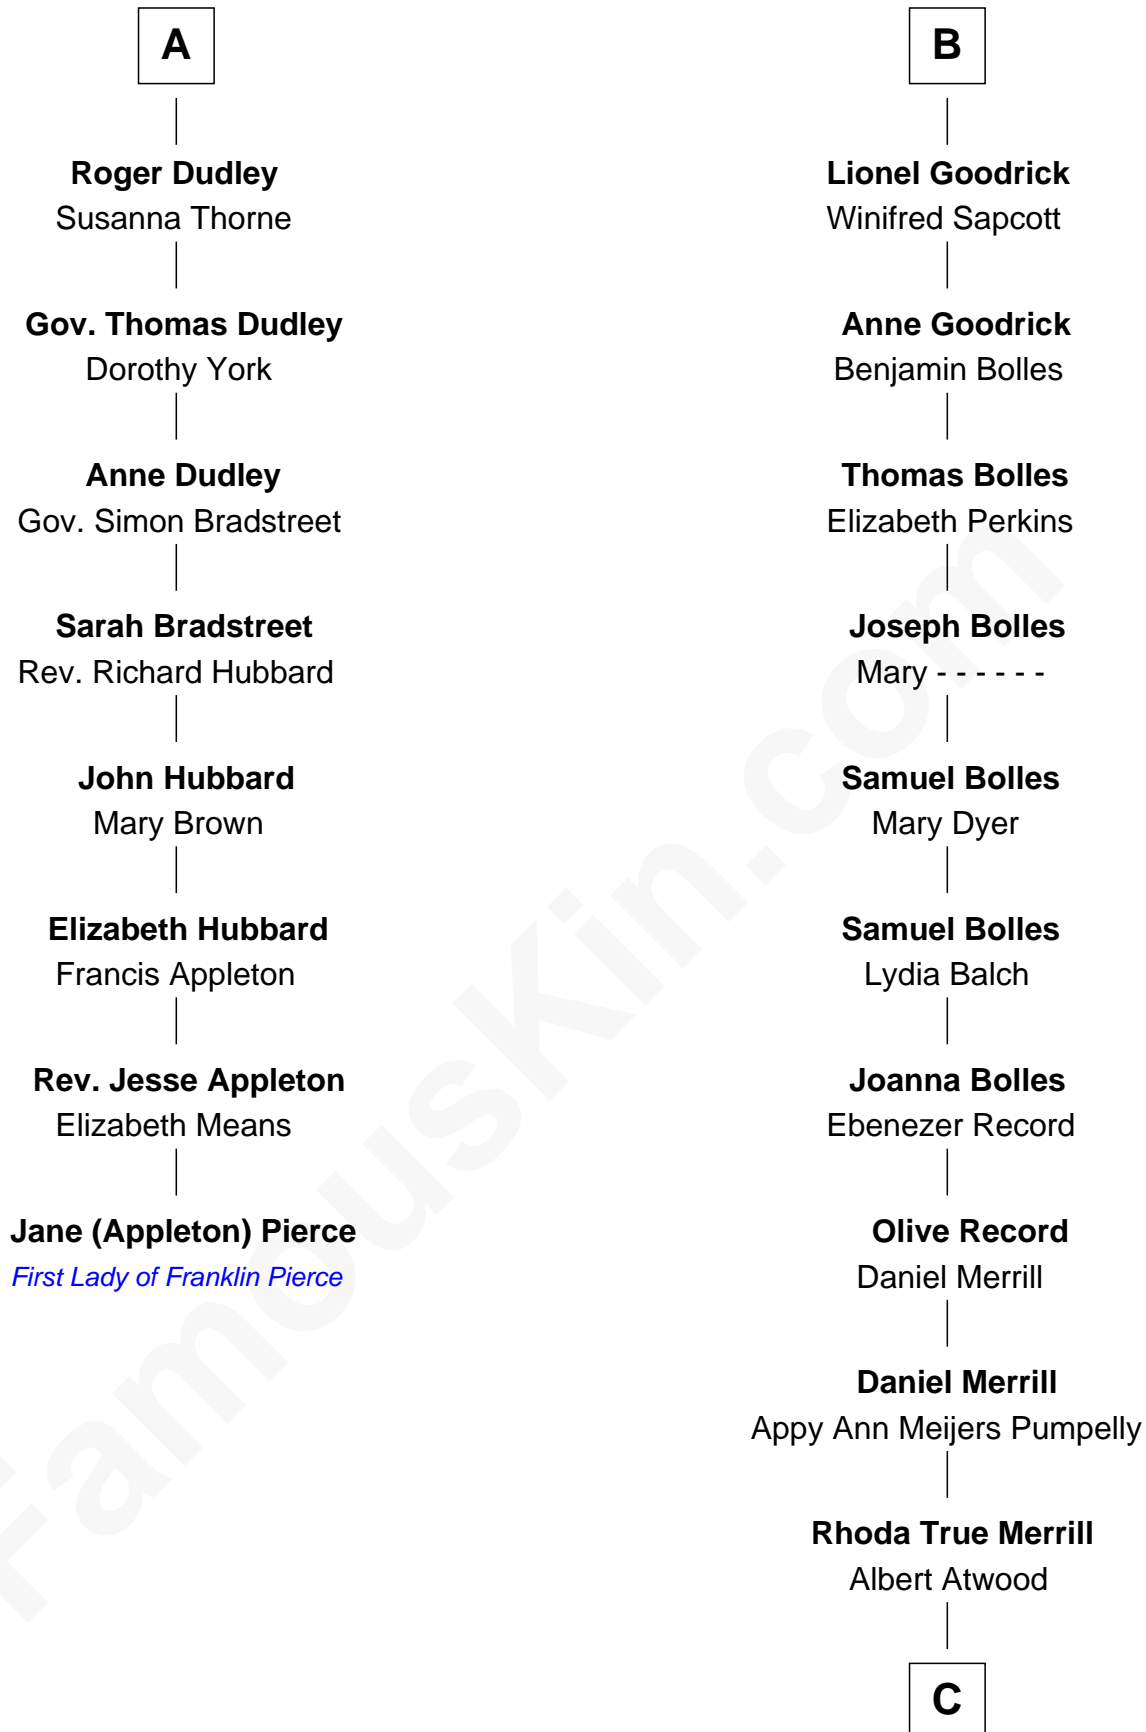

FamousKin.com

Relationship Chart of

Jane (Appleton) Pierce

First Lady of President Franklin Pierce

14th cousin 7 times removed of

Dave Cowens

NBA Hall of Famer

Sir Henry de Percy

Idoine de Clifford

C

Thomas Albert Atwood

Priscilla Ann Kelly

Charles Albert Atwood

Mina Sylvia Cundiff

Stanley True Atwood

Dorothy Ann Ulrich