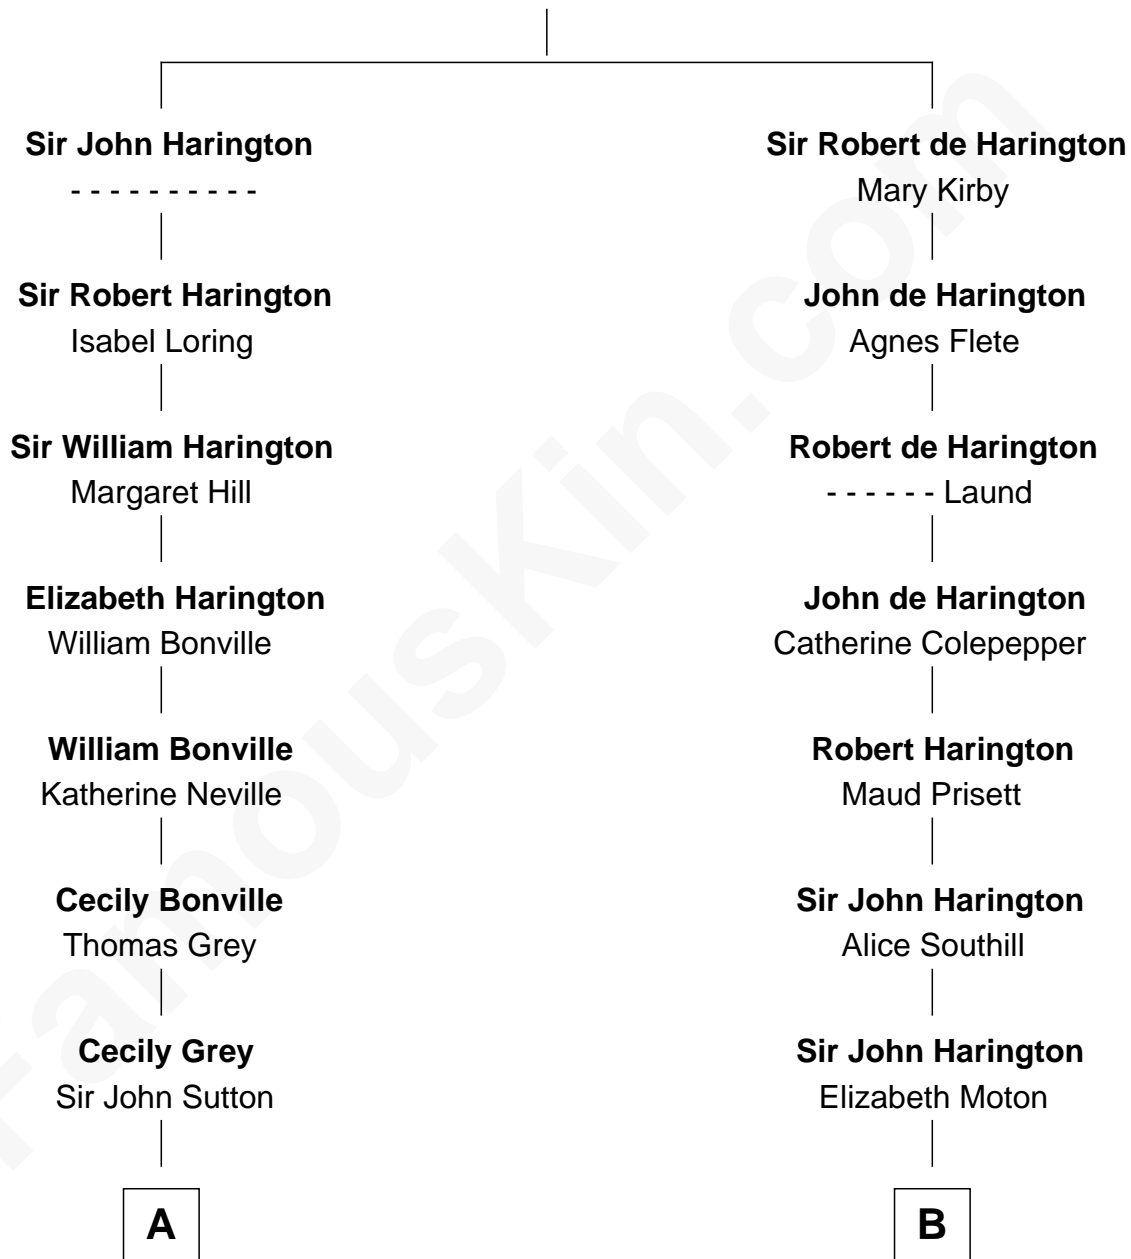

FamousKin.com

Relationship Chart of

Jane (Appleton) Pierce

First Lady of President Franklin Pierce

15th cousin 6 times removed of

Kit Harington

TV Actor - "Game of Thrones"

Sir Robert de Harington

Elizabeth de Multon

C

Sir Richard Harington

Francis Agnata Biscoe

Sir Richard Harington

Selina Louisa Grace Dundas

John Charles Dundas Harington

Lavender Cecilia Denny