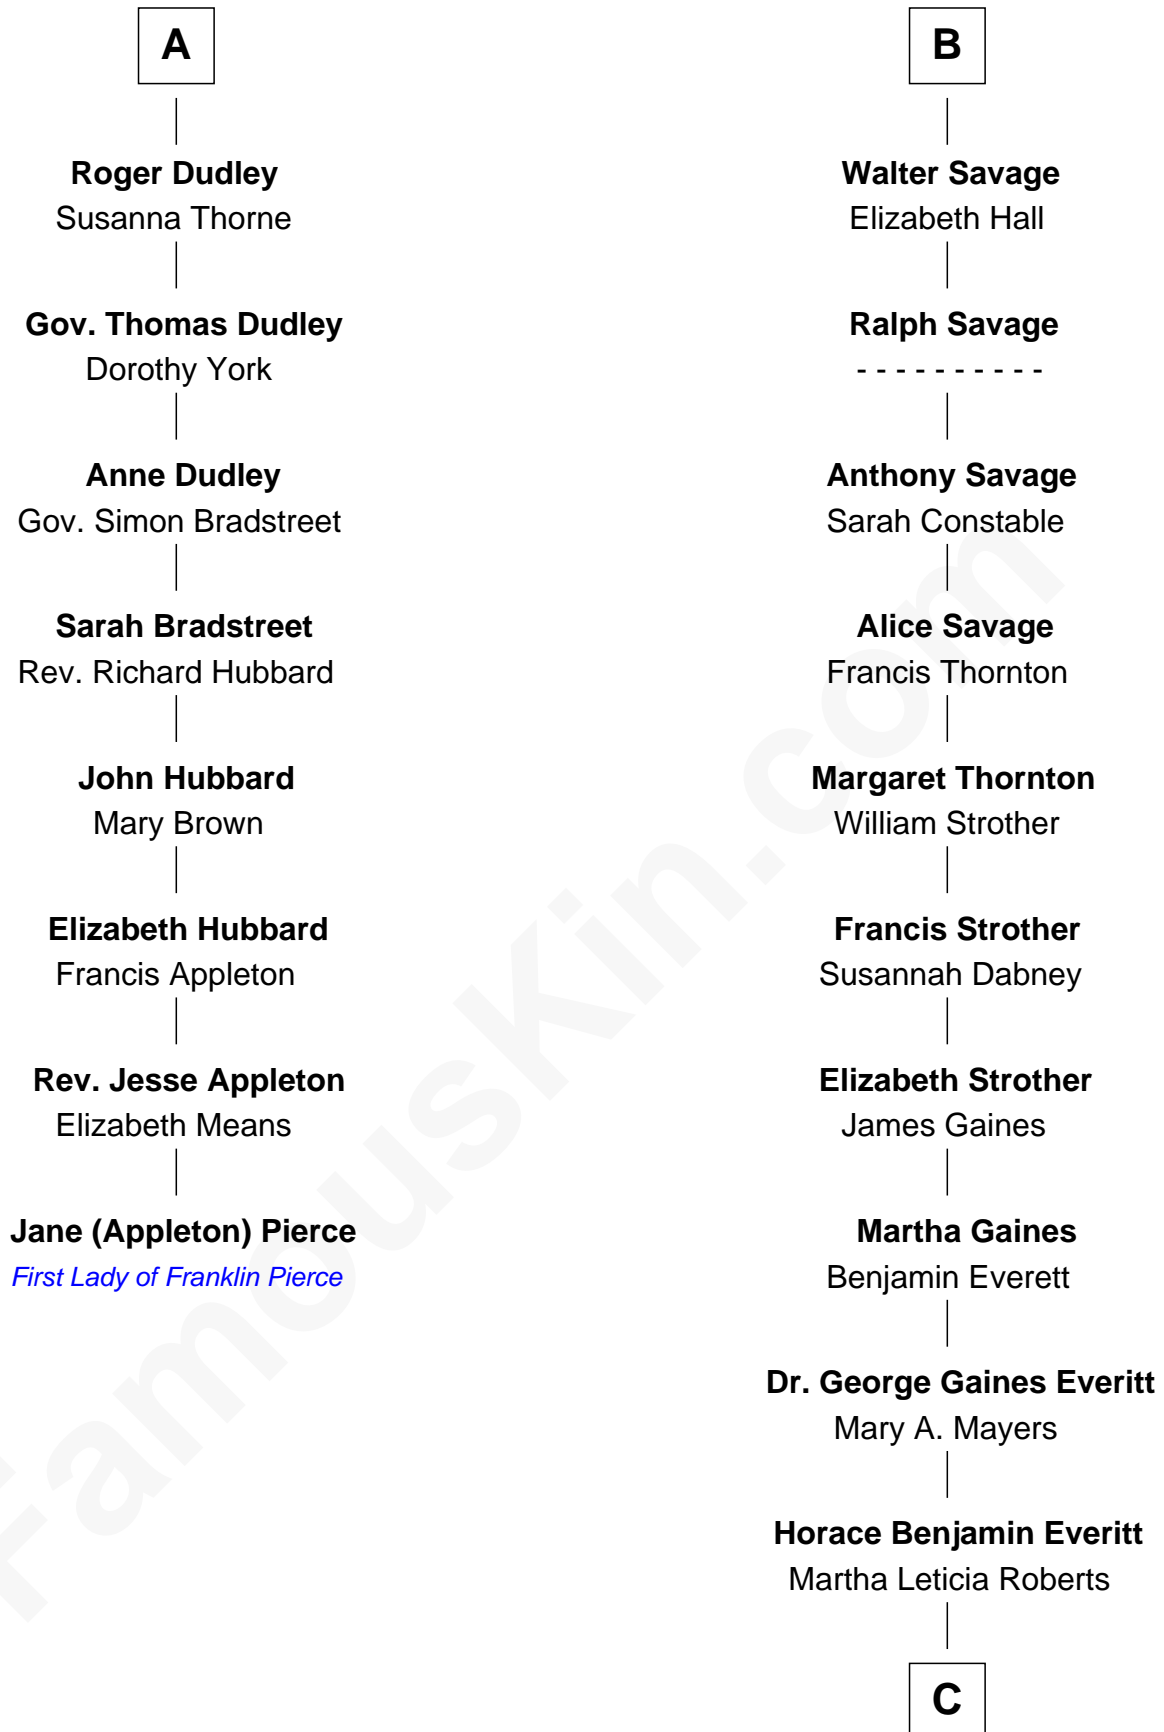

FamousKin.com

Relationship Chart of

Jane (Appleton) Pierce

First Lady of President Franklin Pierce

14th cousin 5 times removed of

William H. Macy
TV and Movie Actor

C

Mary Lois Everitt
Clement Overstreet

Lois Elizabeth Overstreet
William Hall Macy

William H. Macy
TV and Movie Actor

FamousKin.com