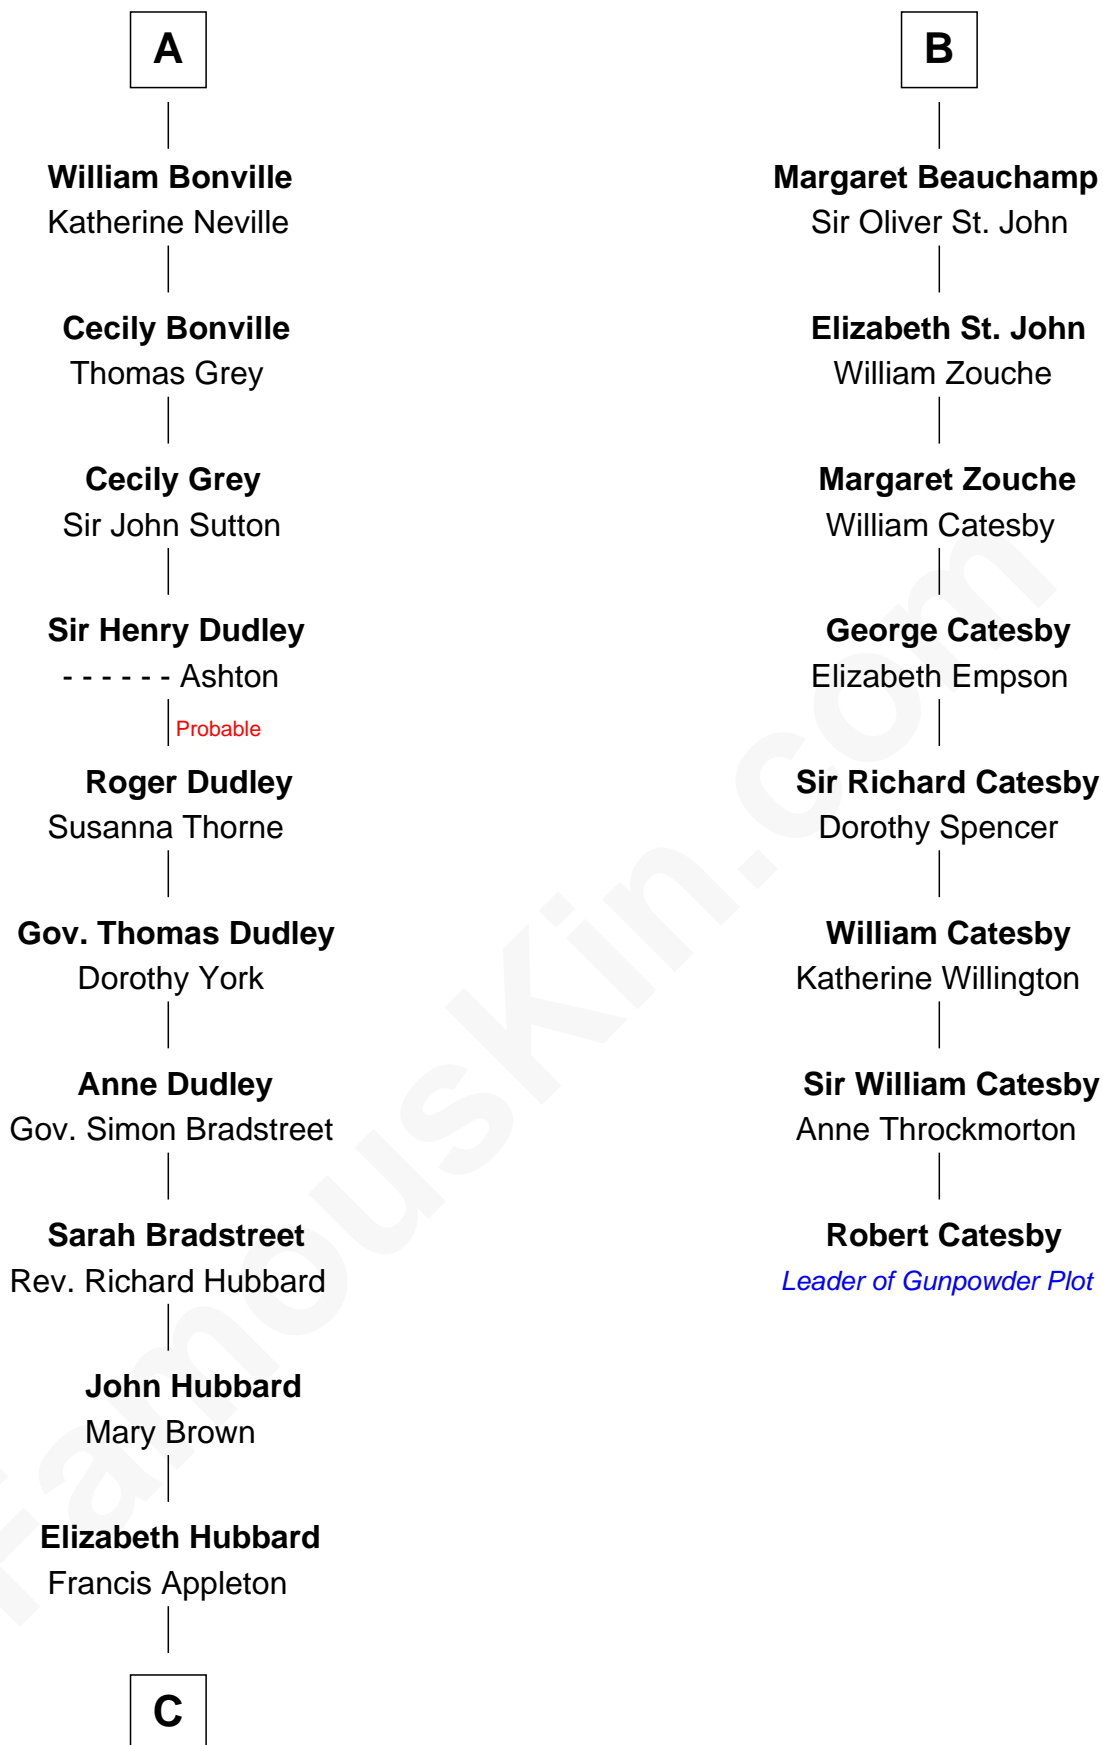

## Relationship Chart of

### Jane (Appleton) Pierce

First Lady of President Franklin Pierce

14th cousin 4 times removed of

**Robert Catesby**

Leader of Gunpowder Plot

**Sir Humphrey de Bohun**

Maud of Eu

**C**

—  
**Rev. Jesse Appleton**

Elizabeth Means

—  
**Jane (Appleton) Pierce**

*First Lady of Franklin Pierce*

FamousKin.com