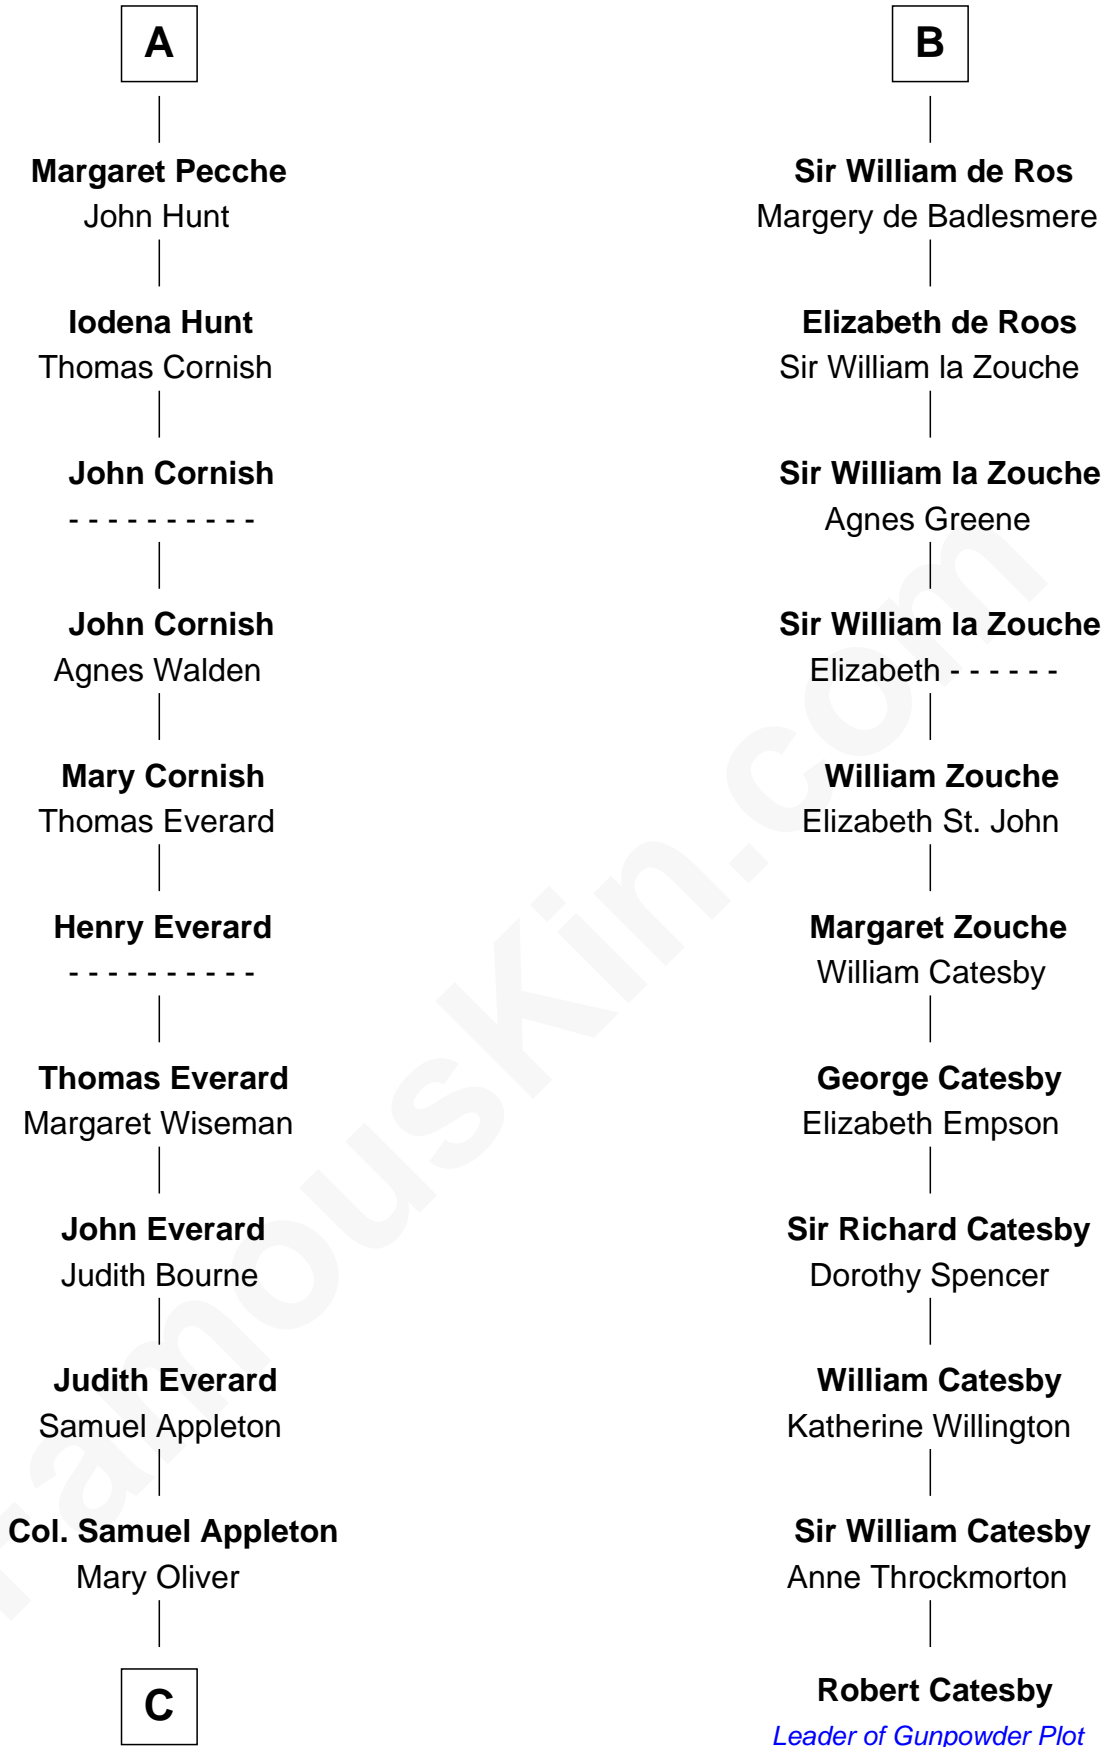

FamousKin.com

Relationship Chart of

Jane (Appleton) Pierce

First Lady of President Franklin Pierce

17th cousin 4 times removed of

Robert Catesby

Leader of Gunpowder Plot

Norman Ranulf

C

—
Isaac Appleton
Priscilla Baker

—
Isaac Appleton
Elizabeth Sawyer

—
Francis Appleton
Elizabeth Hubbard

—
Rev. Jesse Appleton
Elizabeth Means

—
Jane (Appleton) Pierce
First Lady of Franklin Pierce