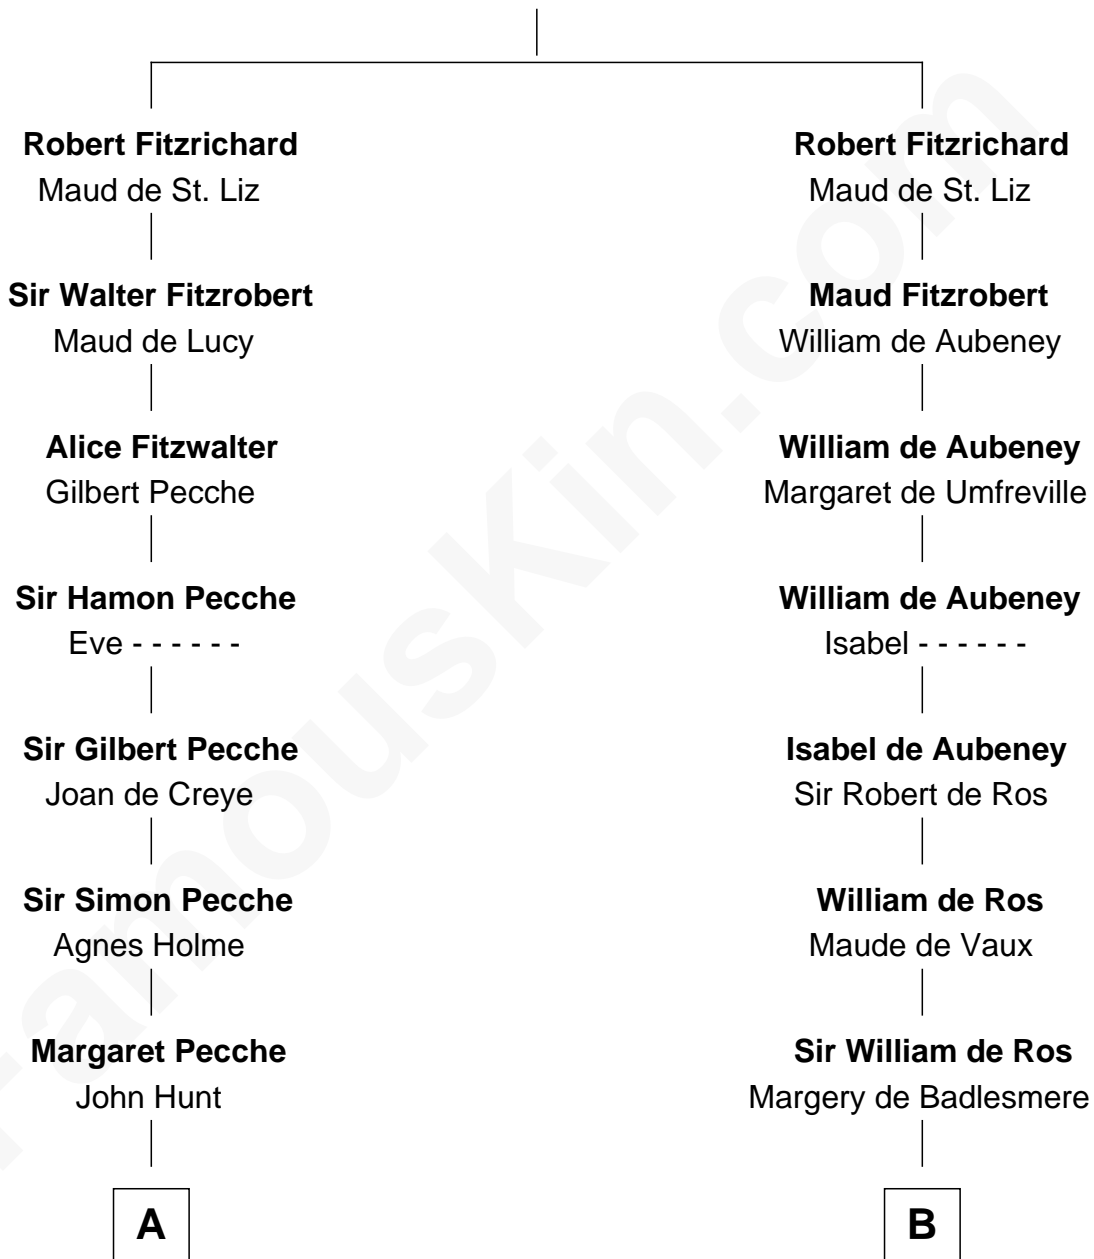

FamousKin.com

Relationship Chart of

Jane (Appleton) Pierce

First Lady of President Franklin Pierce

16th cousin 4 times removed of

Robert Catesby

Leader of Gunpowder Plot

Richard Fitzgilbert

Rohese Giffard

C

—
Isaac Appleton
Elizabeth Sawyer

—
Francis Appleton
Elizabeth Hubbard

—
Rev. Jesse Appleton
Elizabeth Means

—
Jane (Appleton) Pierce
First Lady of Franklin Pierce

FamousKin.com