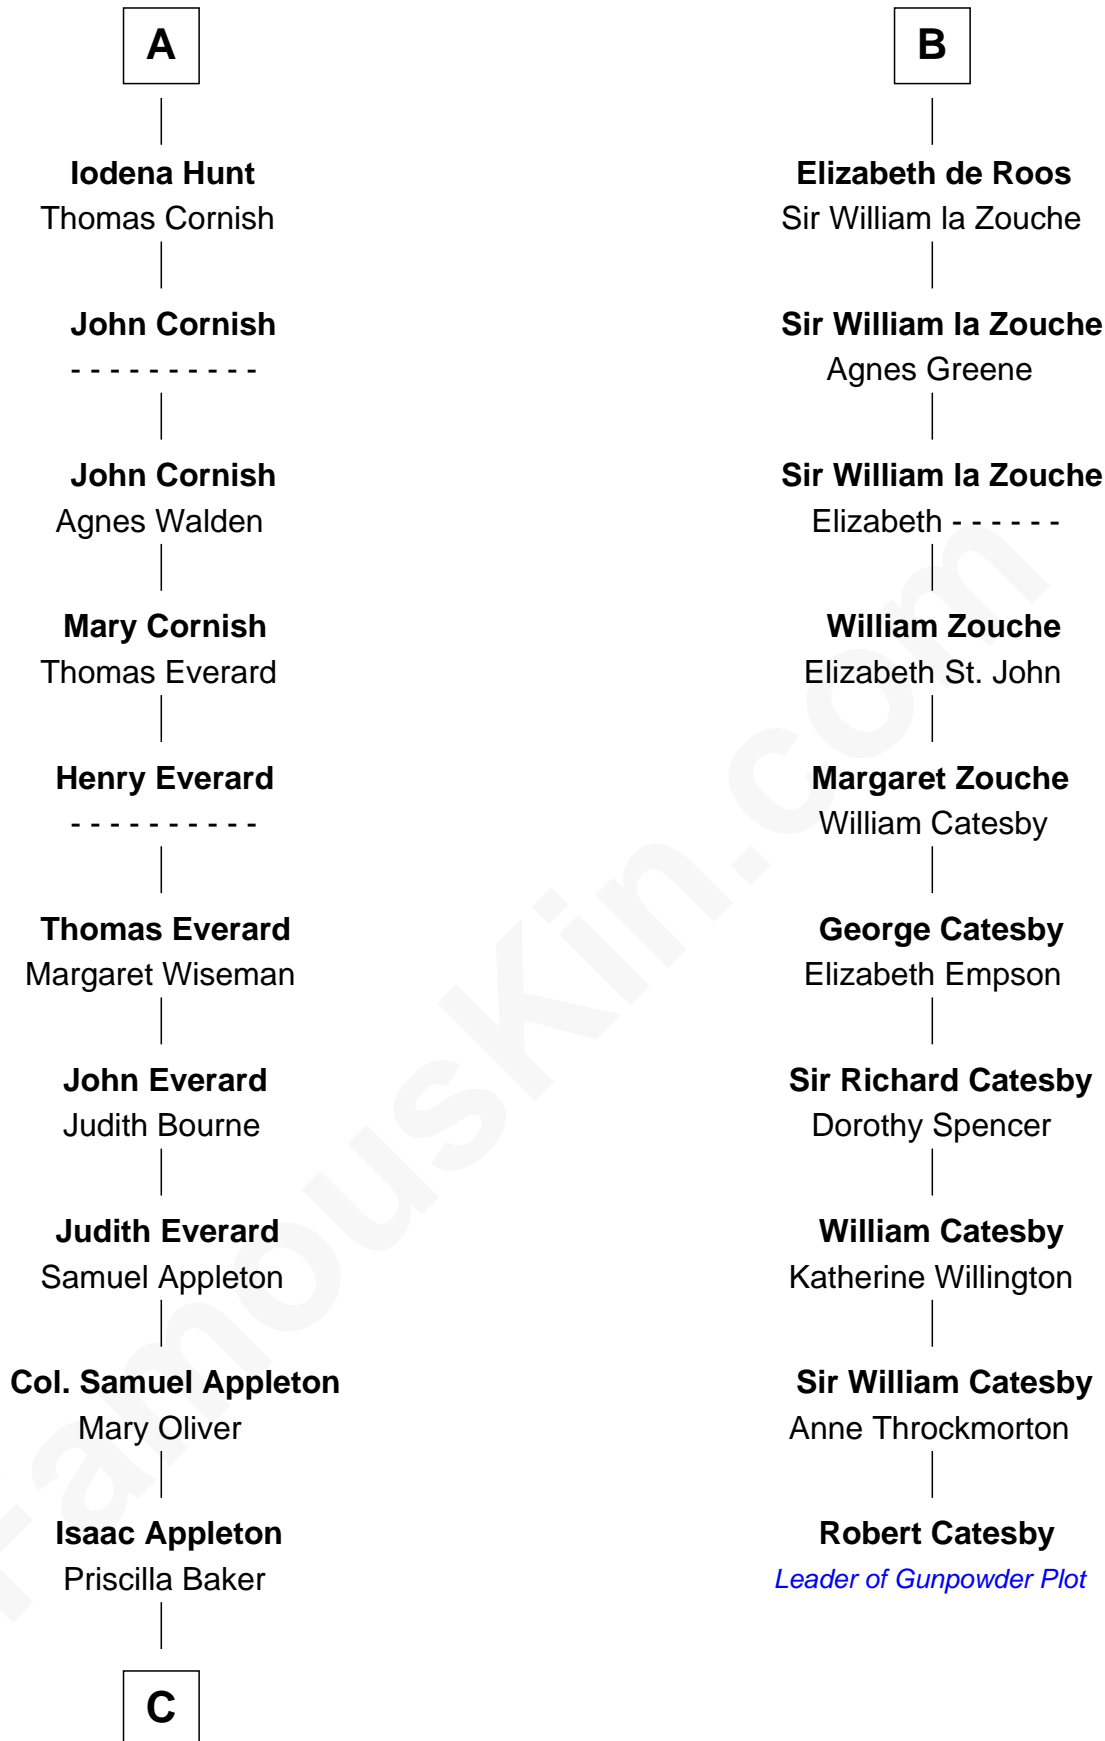

FamousKin.com

Relationship Chart of

Jane (Appleton) Pierce

First Lady of President Franklin Pierce

16th cousin 4 times removed of

Robert Catesby

Leader of Gunpowder Plot

Richard Fitzgilbert

Rohese Giffard

C

—
Isaac Appleton
Elizabeth Sawyer

—
Francis Appleton
Elizabeth Hubbard

—
Rev. Jesse Appleton
Elizabeth Means

—
Jane (Appleton) Pierce
First Lady of Franklin Pierce

FamousKin.com