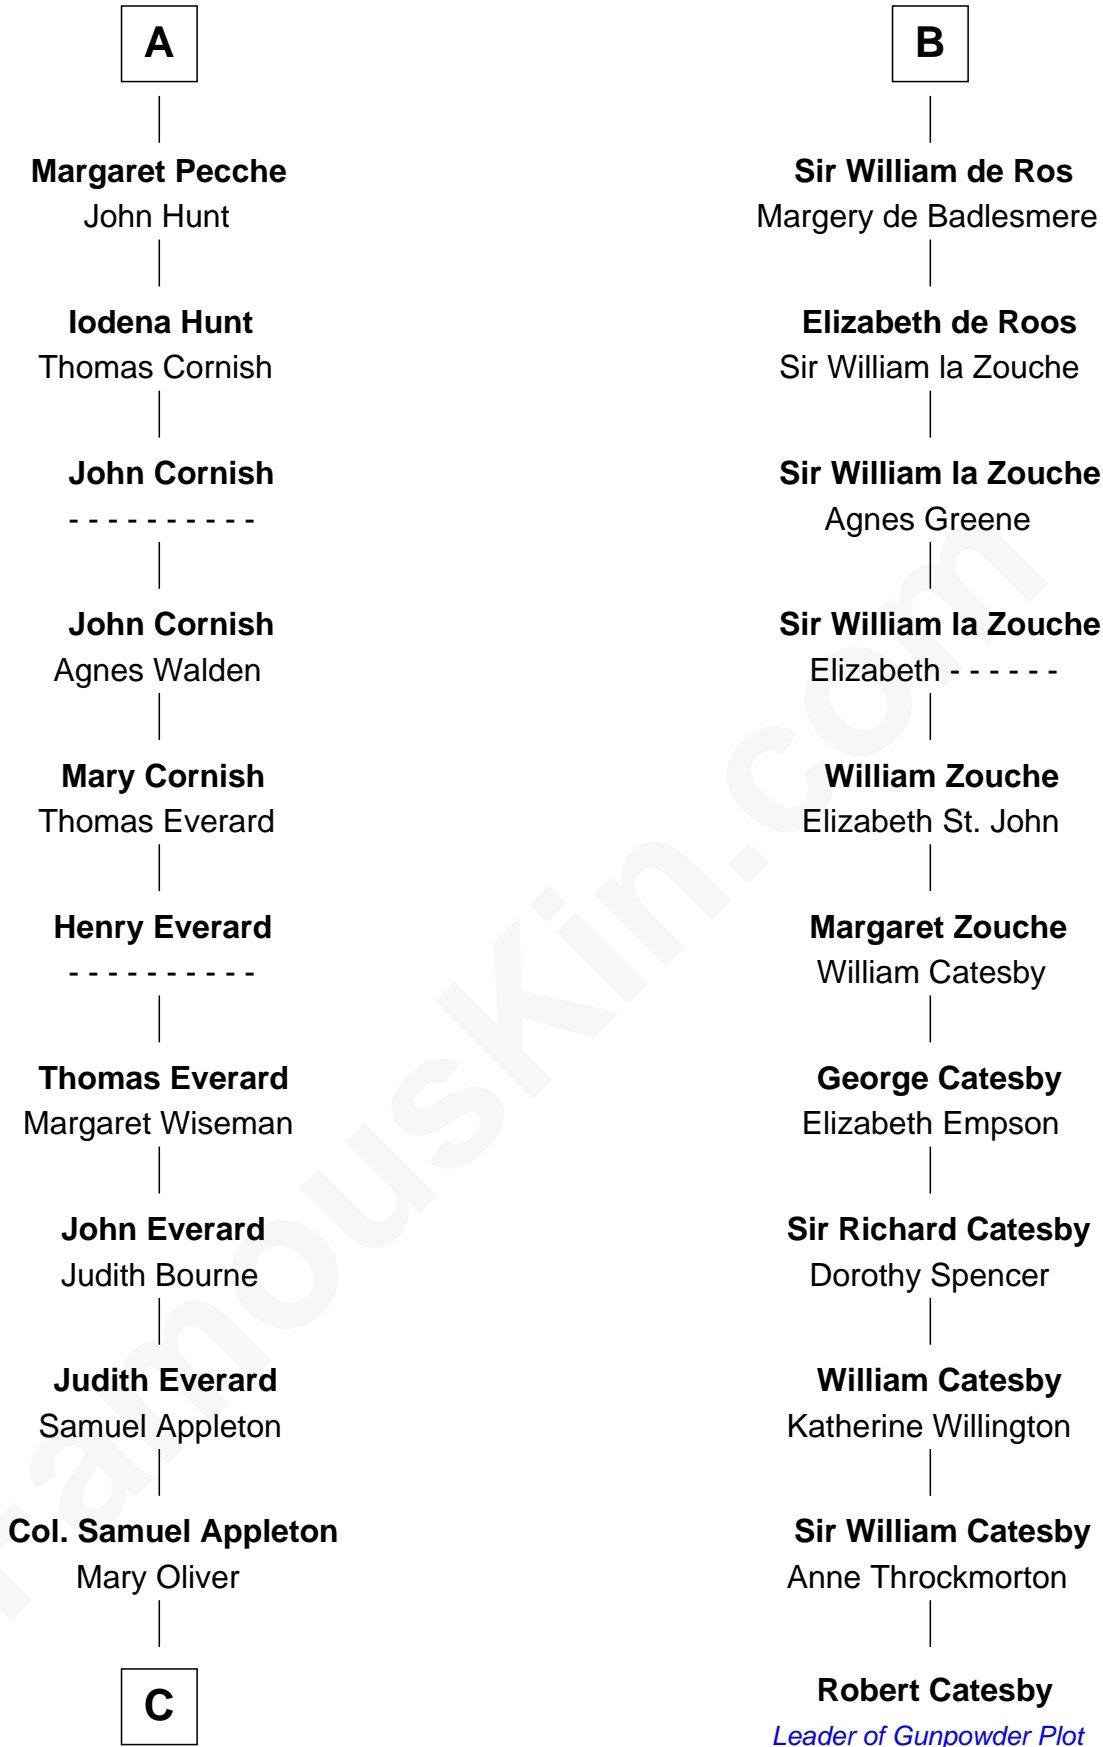

### Jane (Appleton) Pierce

First Lady of President Franklin Pierce

17th cousin 4 times removed of

**Robert Catesby**

Leader of Gunpowder Plot

**Waltheof II of Northumbria**

Judith of Lens

**Maud of Northumberland**

Eve - - - - -

**Sir Gilbert Pecche**

Joan de Creye

**Sir Simon Pecche**

Agnes Holme

**A**

**Maud of Northumberland**

David I, King of Scotland

**Henry of Huntingdon**

Ada de Warenne

**William I, King of Scotland**

- - - - - Avenal

**Isabel of Scotland**

Robert de Ros

**Sir William de Ros**

Lucy FitzPiers

**Sir Robert de Ros**

Isabel de Aubeney

**William de Ros**

Maude de Vaux

**B**

**C**

—  
**Isaac Appleton**  
Priscilla Baker

—  
**Isaac Appleton**  
Elizabeth Sawyer