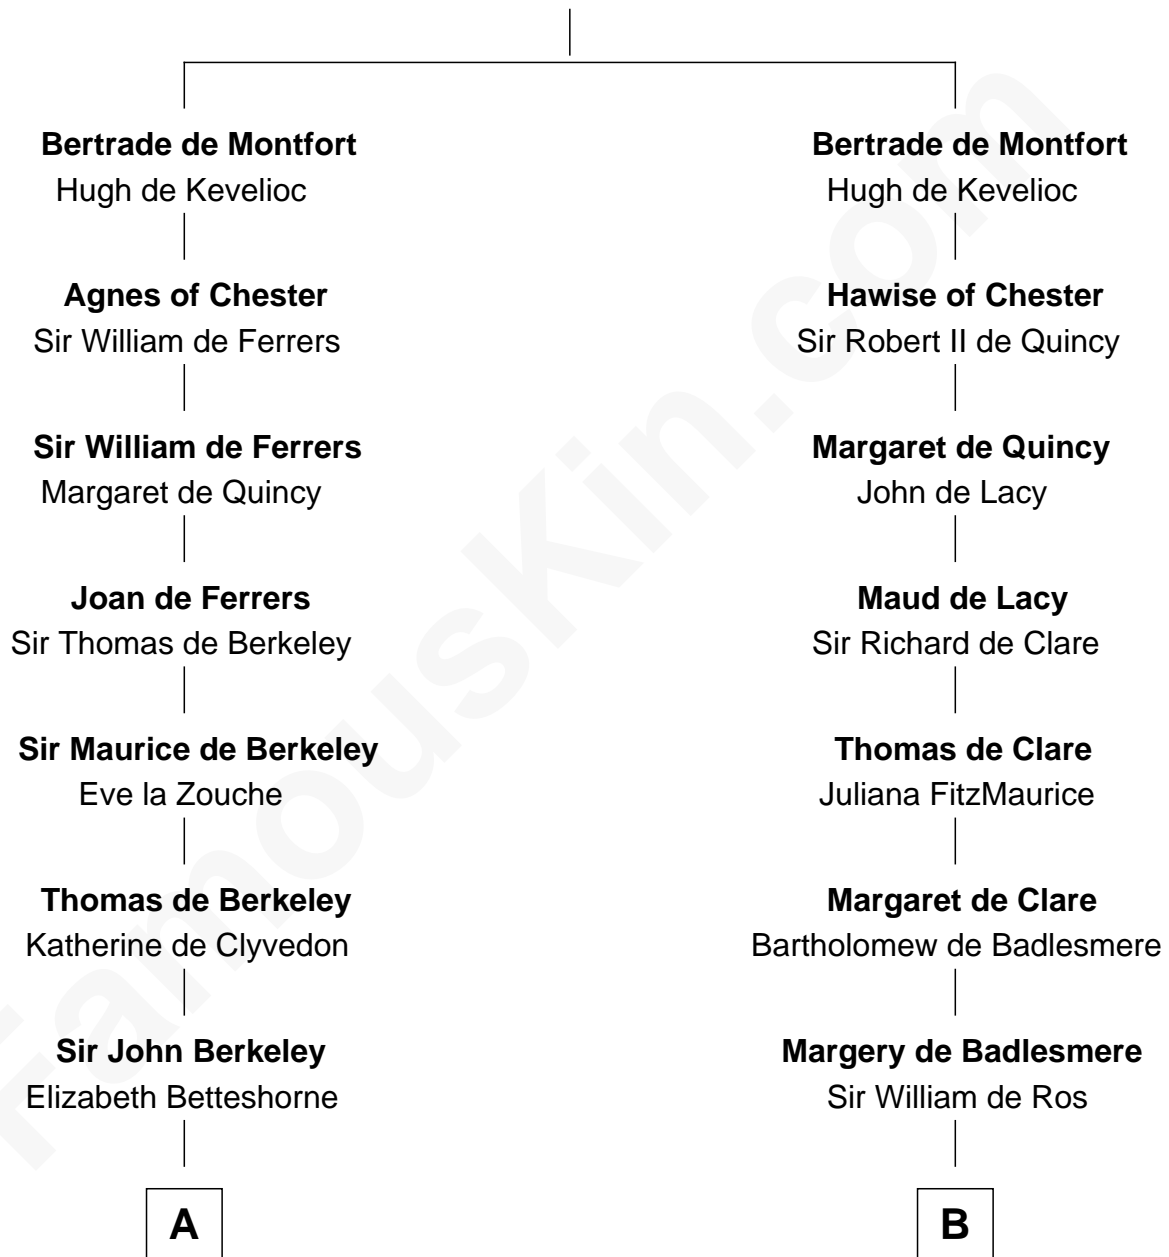

FamousKin.com

Relationship Chart of

Jane (Appleton) Pierce

First Lady of President Franklin Pierce

16th cousin 3 times removed of

Robert Catesby

Leader of Gunpowder Plot

Simon III de Montfort

Maud - - - - -

C

Elizabeth Hubbard

Francis Appleton

Rev. Jesse Appleton

Elizabeth Means

Jane (Appleton) Pierce

First Lady of Franklin Pierce