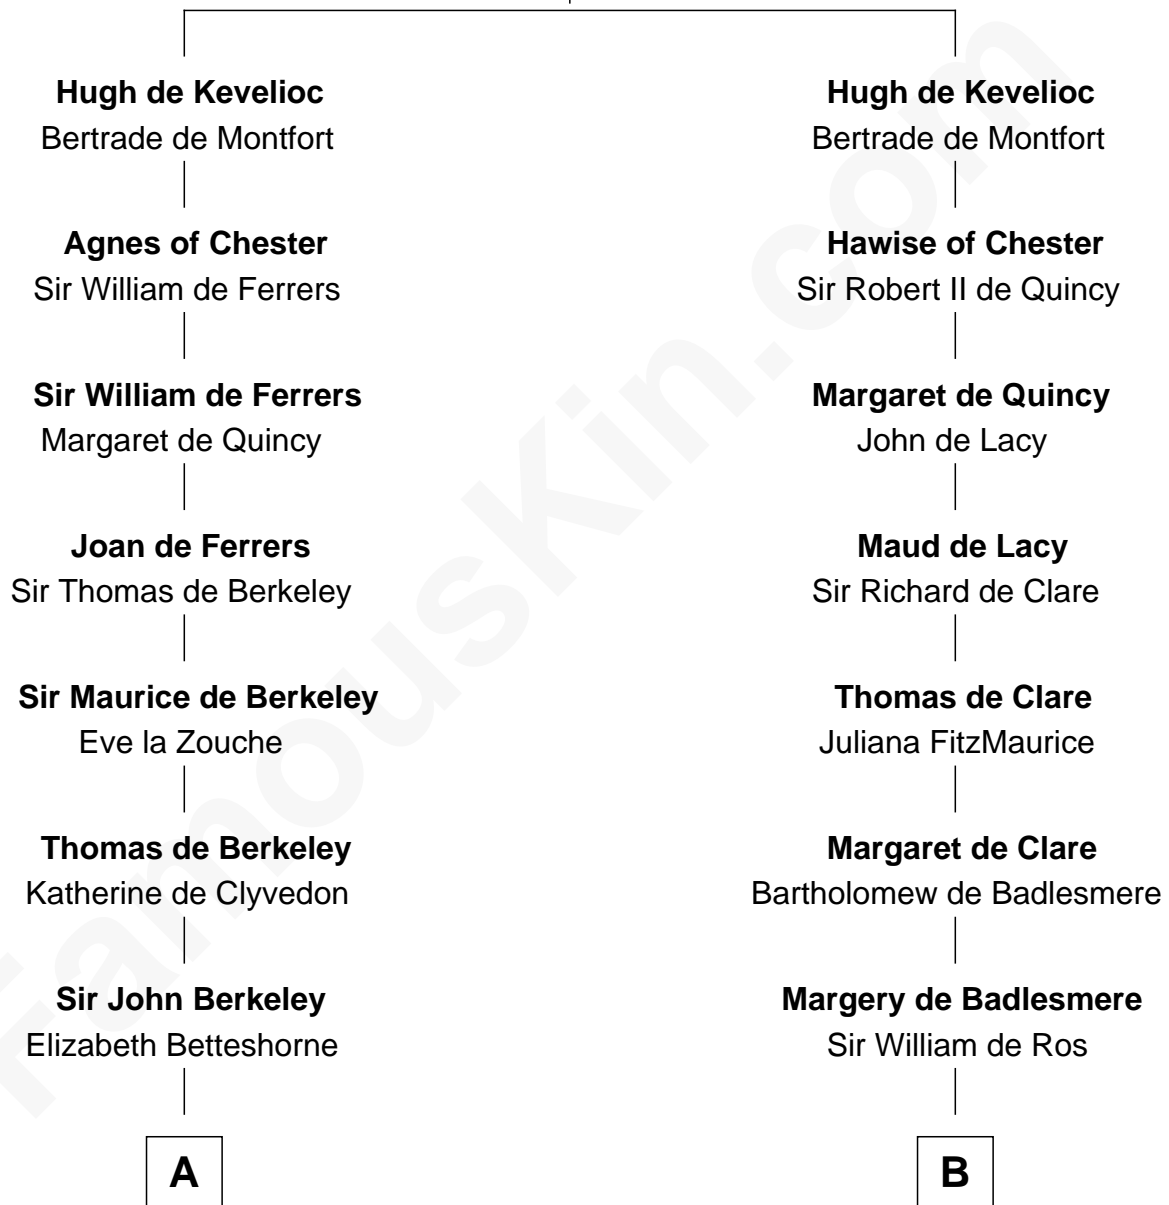

FamousKin.com

Relationship Chart of

Jane (Appleton) Pierce

First Lady of President Franklin Pierce

16th cousin 3 times removed of

Robert Catesby

Leader of Gunpowder Plot

Sir Ranulf de Gernons

Maud of Gloucester

C

Elizabeth Hubbard

Francis Appleton

Rev. Jesse Appleton

Elizabeth Means

Jane (Appleton) Pierce

First Lady of Franklin Pierce