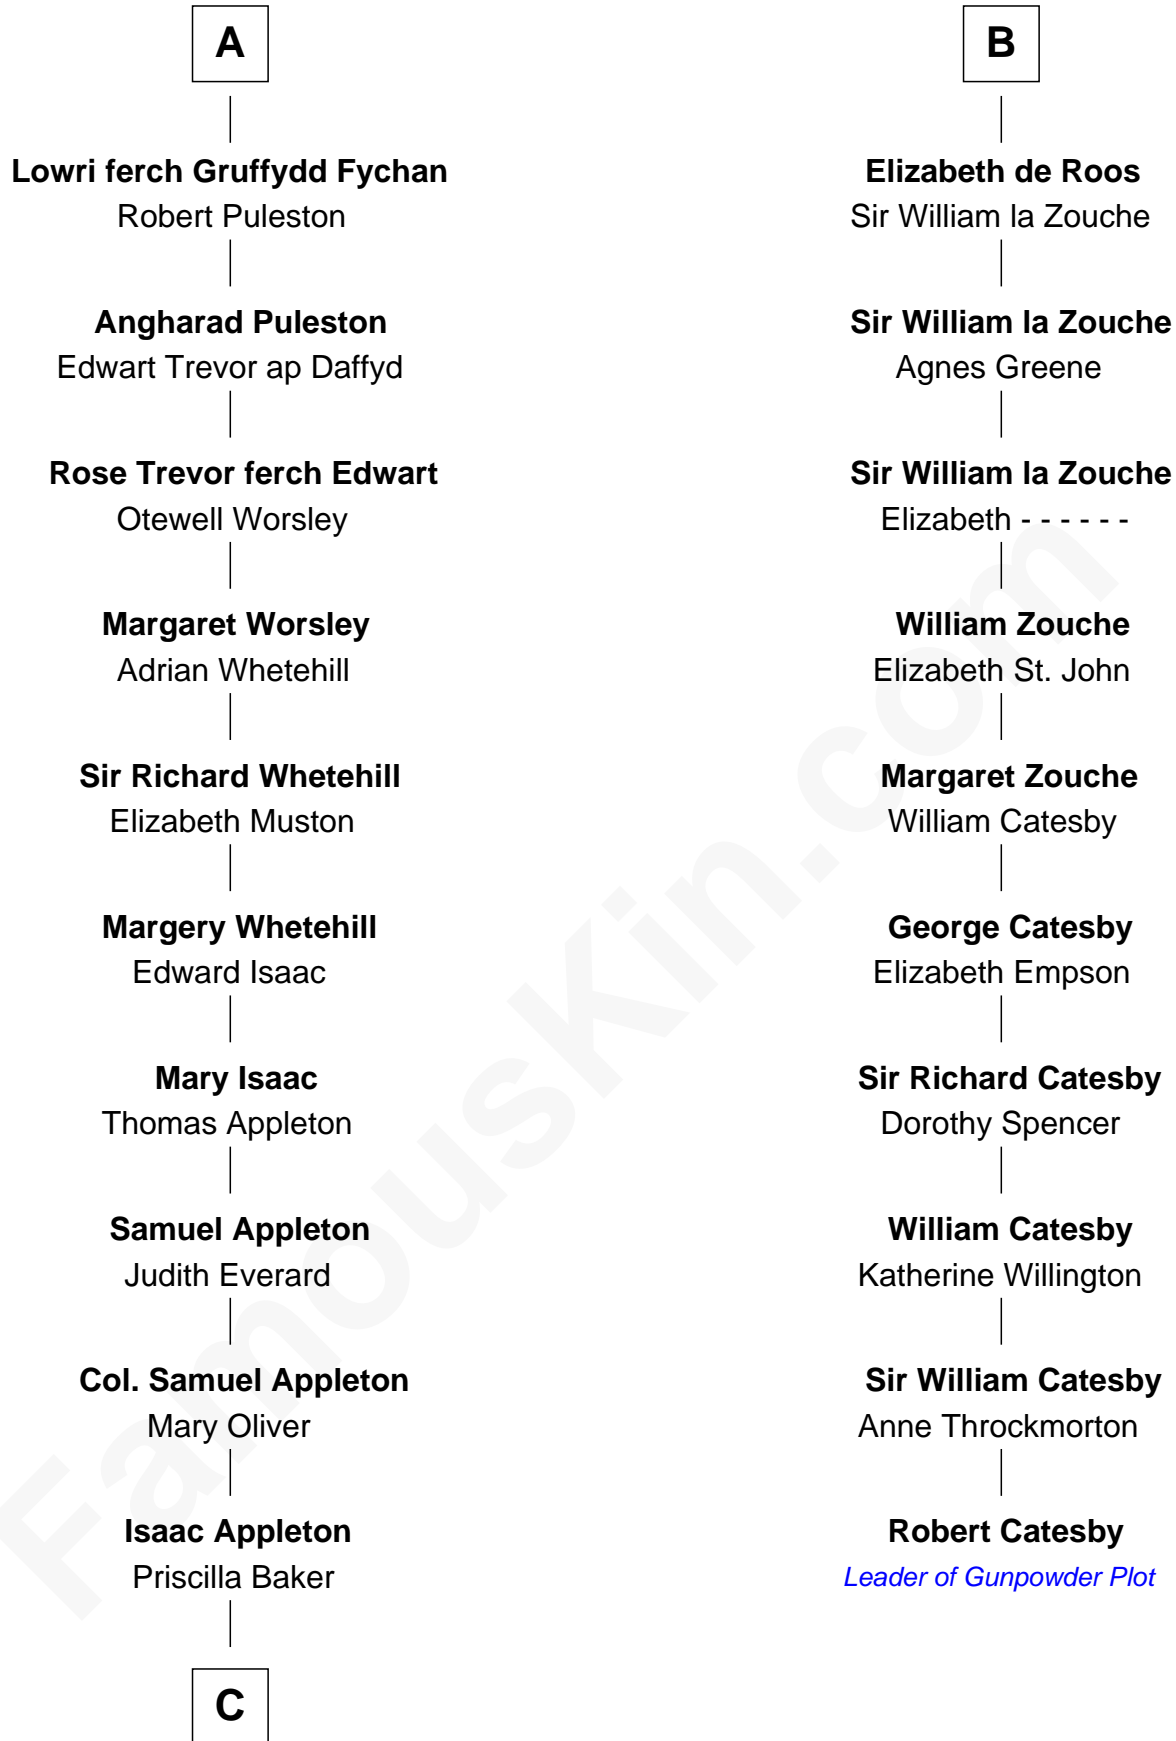

FamousKin.com

Relationship Chart of

Jane (Appleton) Pierce

First Lady of President Franklin Pierce

16th cousin 4 times removed of

Robert Catesby

Leader of Gunpowder Plot

James de St. Hilary

Aveline - - - - -

C

—
Isaac Appleton
Elizabeth Sawyer

—
Francis Appleton
Elizabeth Hubbard

—
Rev. Jesse Appleton
Elizabeth Means

—
Jane (Appleton) Pierce
First Lady of Franklin Pierce

FamousKin.com