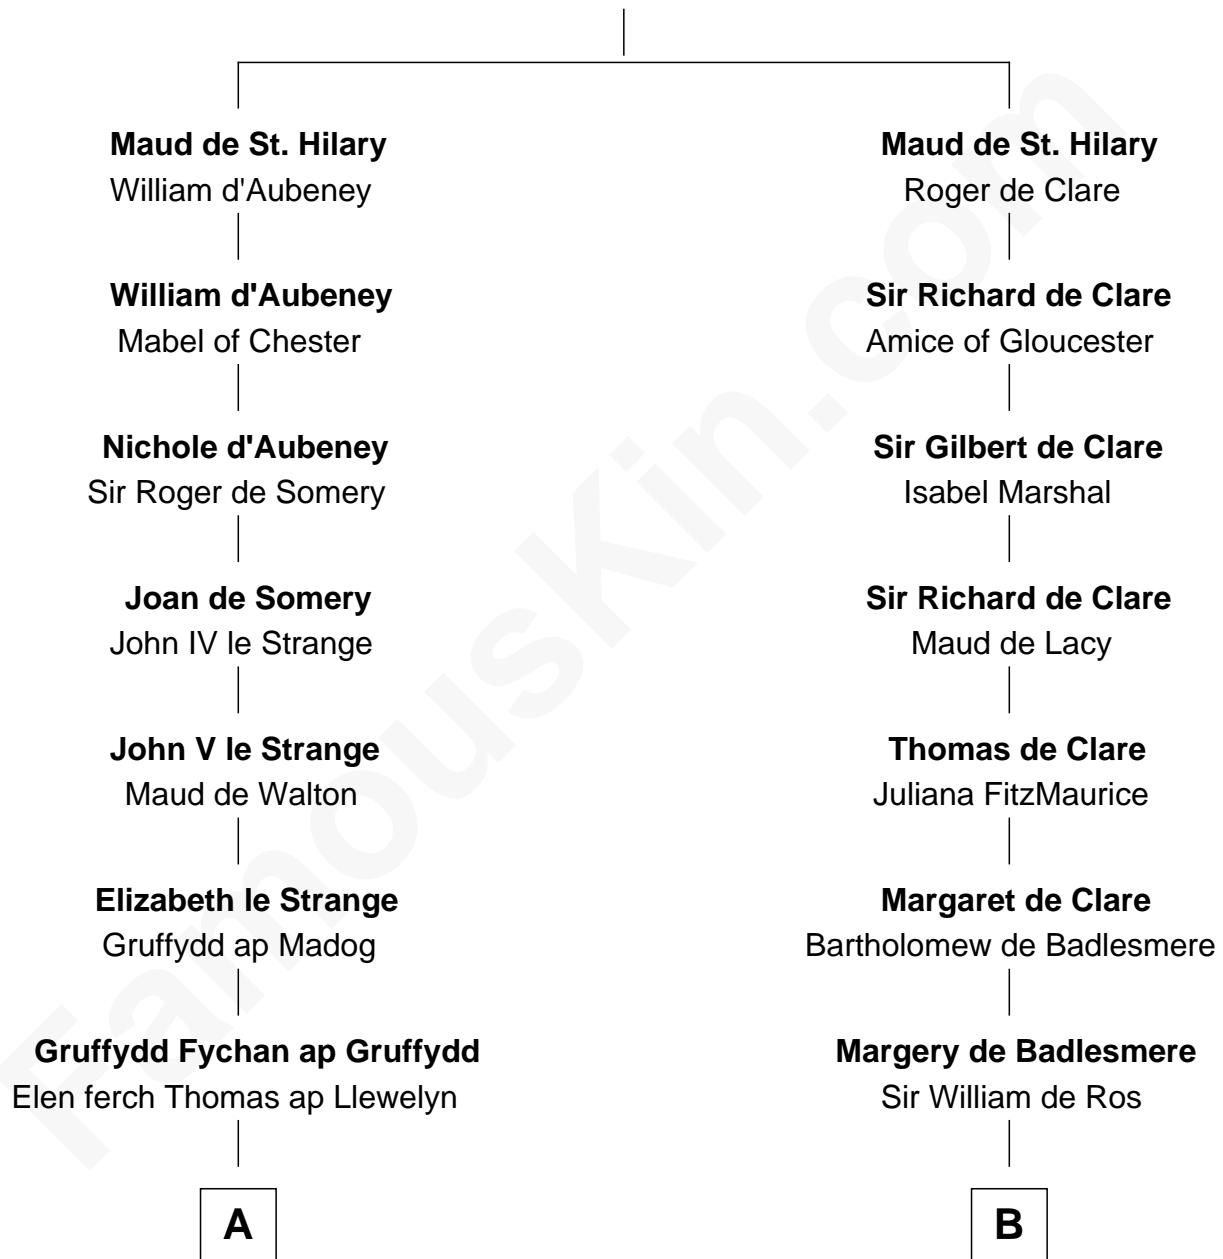

FamousKin.com

Relationship Chart of

Jane (Appleton) Pierce

First Lady of President Franklin Pierce

16th cousin 4 times removed of

Robert Catesby

Leader of Gunpowder Plot

James de St. Hilary

Aveline - - - - -

C

—
Isaac Appleton
Elizabeth Sawyer

—
Francis Appleton
Elizabeth Hubbard

—
Rev. Jesse Appleton
Elizabeth Means

—
Jane (Appleton) Pierce
First Lady of Franklin Pierce

FamousKin.com