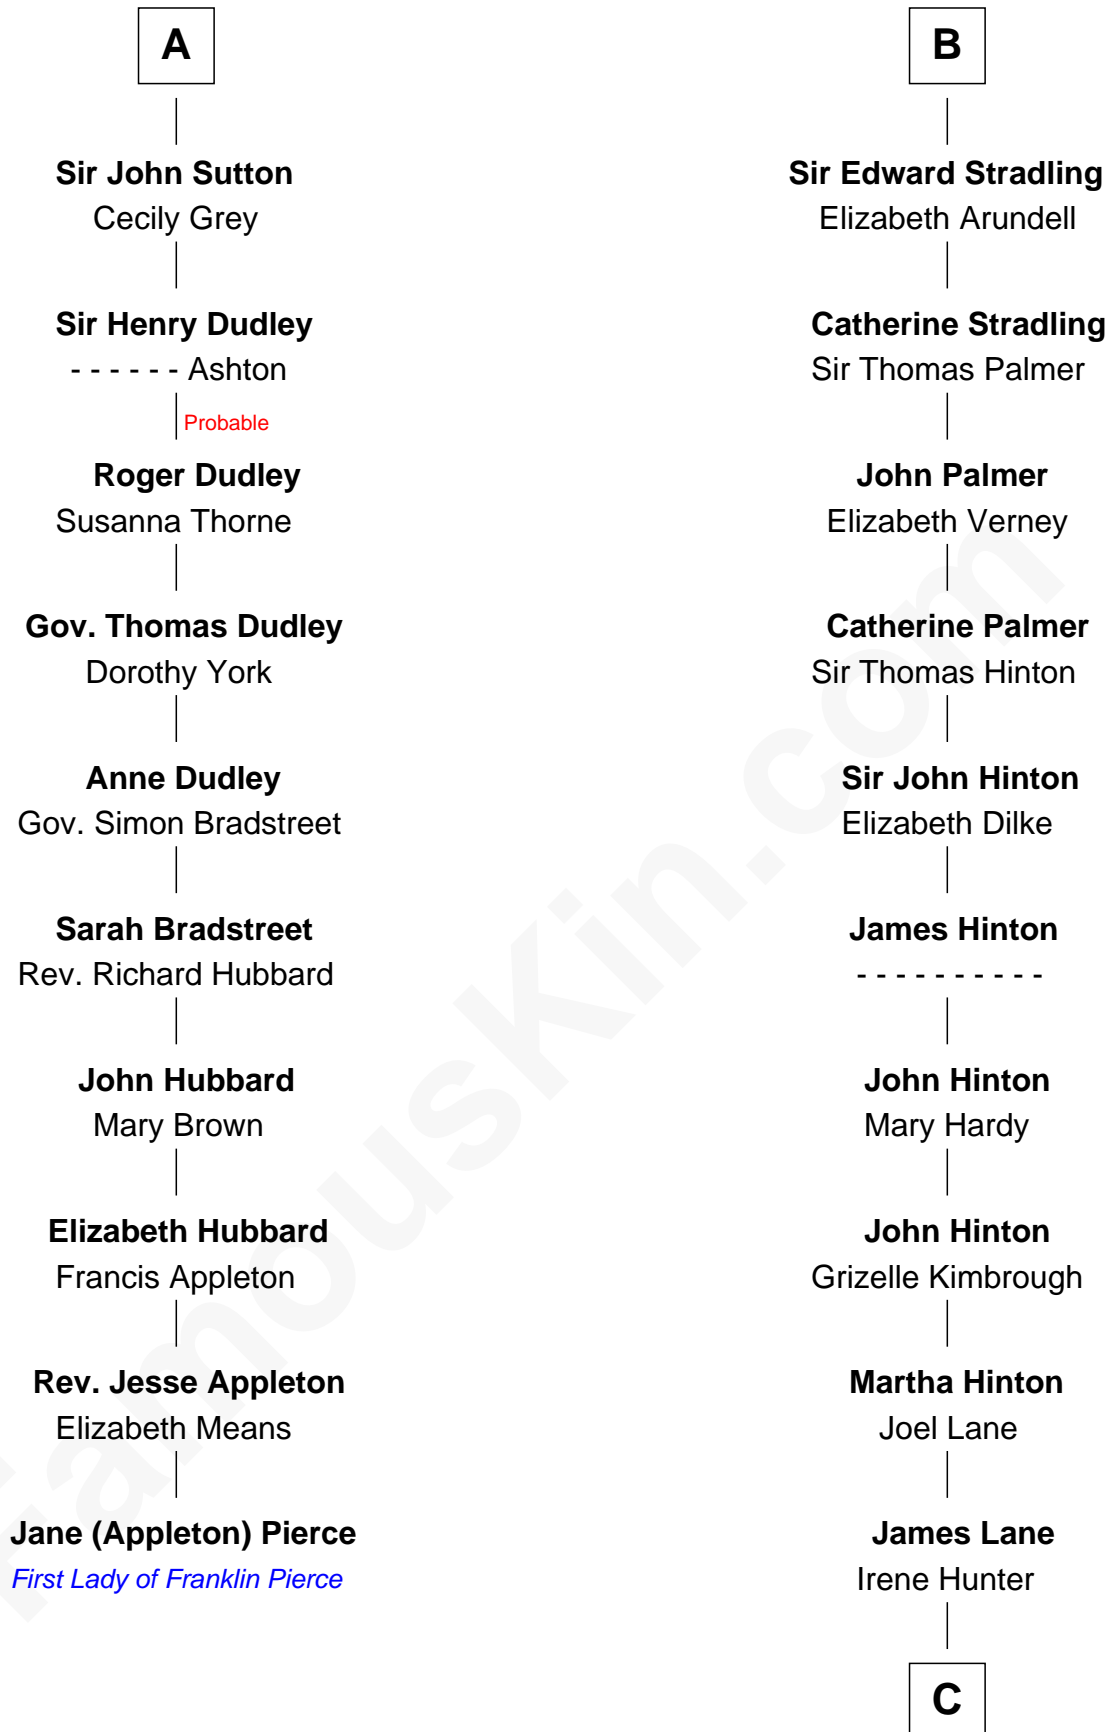

FamousKin.com

Relationship Chart of

Jane (Appleton) Pierce

First Lady of President Franklin Pierce

16th cousin 5 times removed of

Harper Lee

Author of *To Kill a Mockingbird*

C