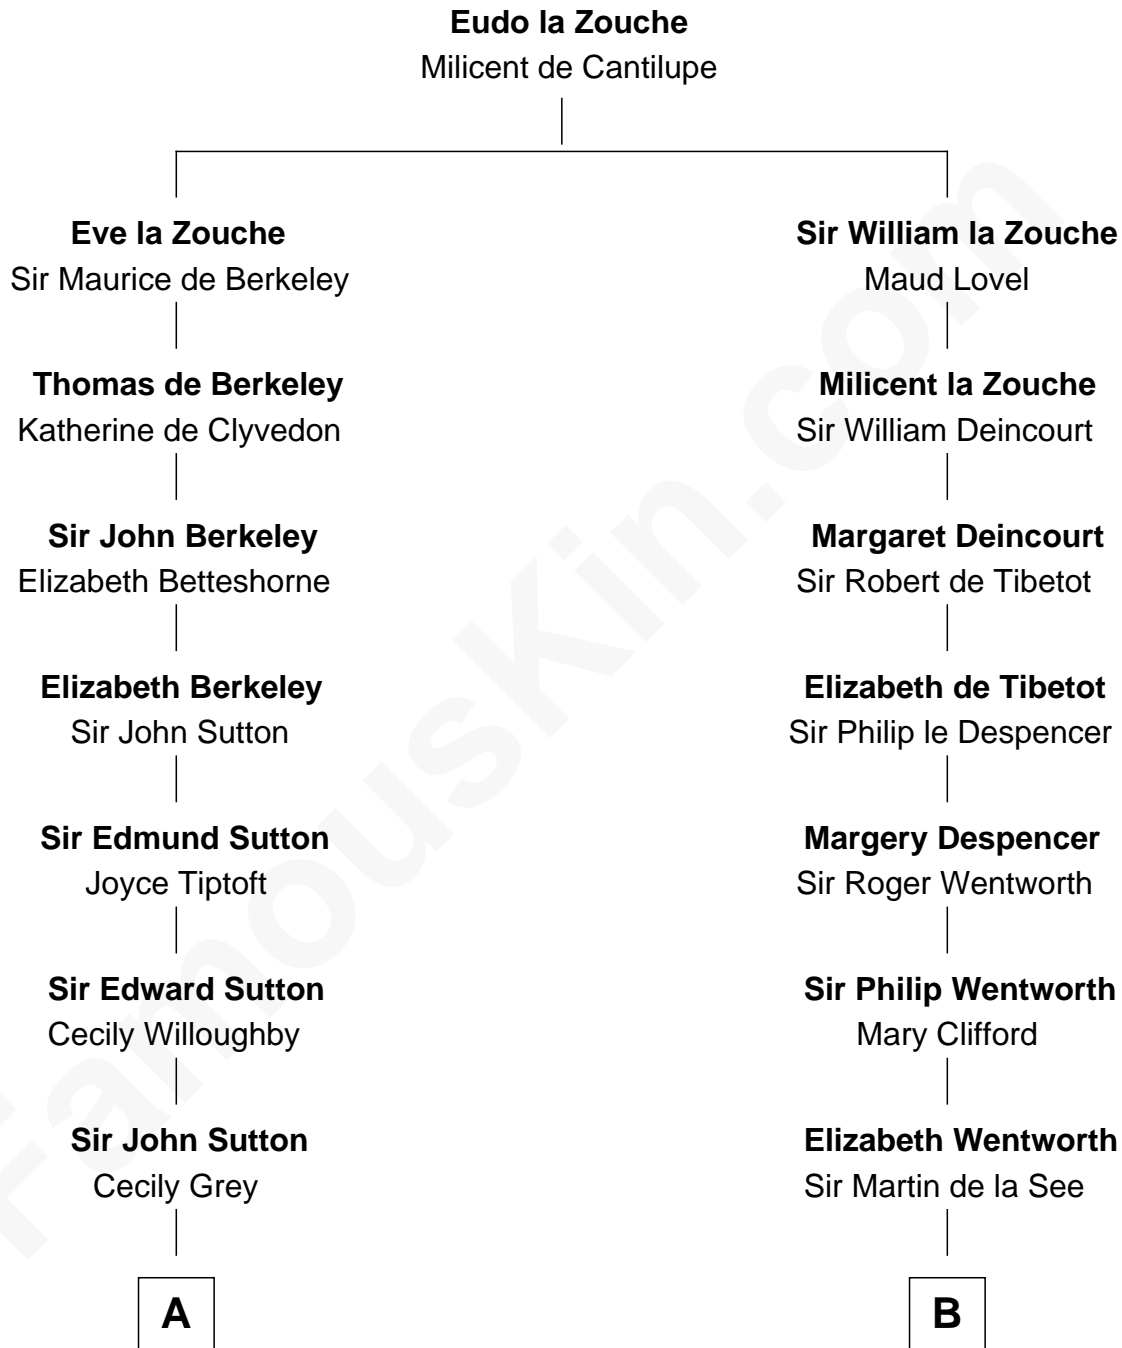

## Relationship Chart of

### Jane (Appleton) Pierce

First Lady of President Franklin Pierce

15th cousin 6 times removed of

**Harper Lee**

Author of *To Kill a Mockingbird*

**C**

**John Farrar Finch**

Frances Smith