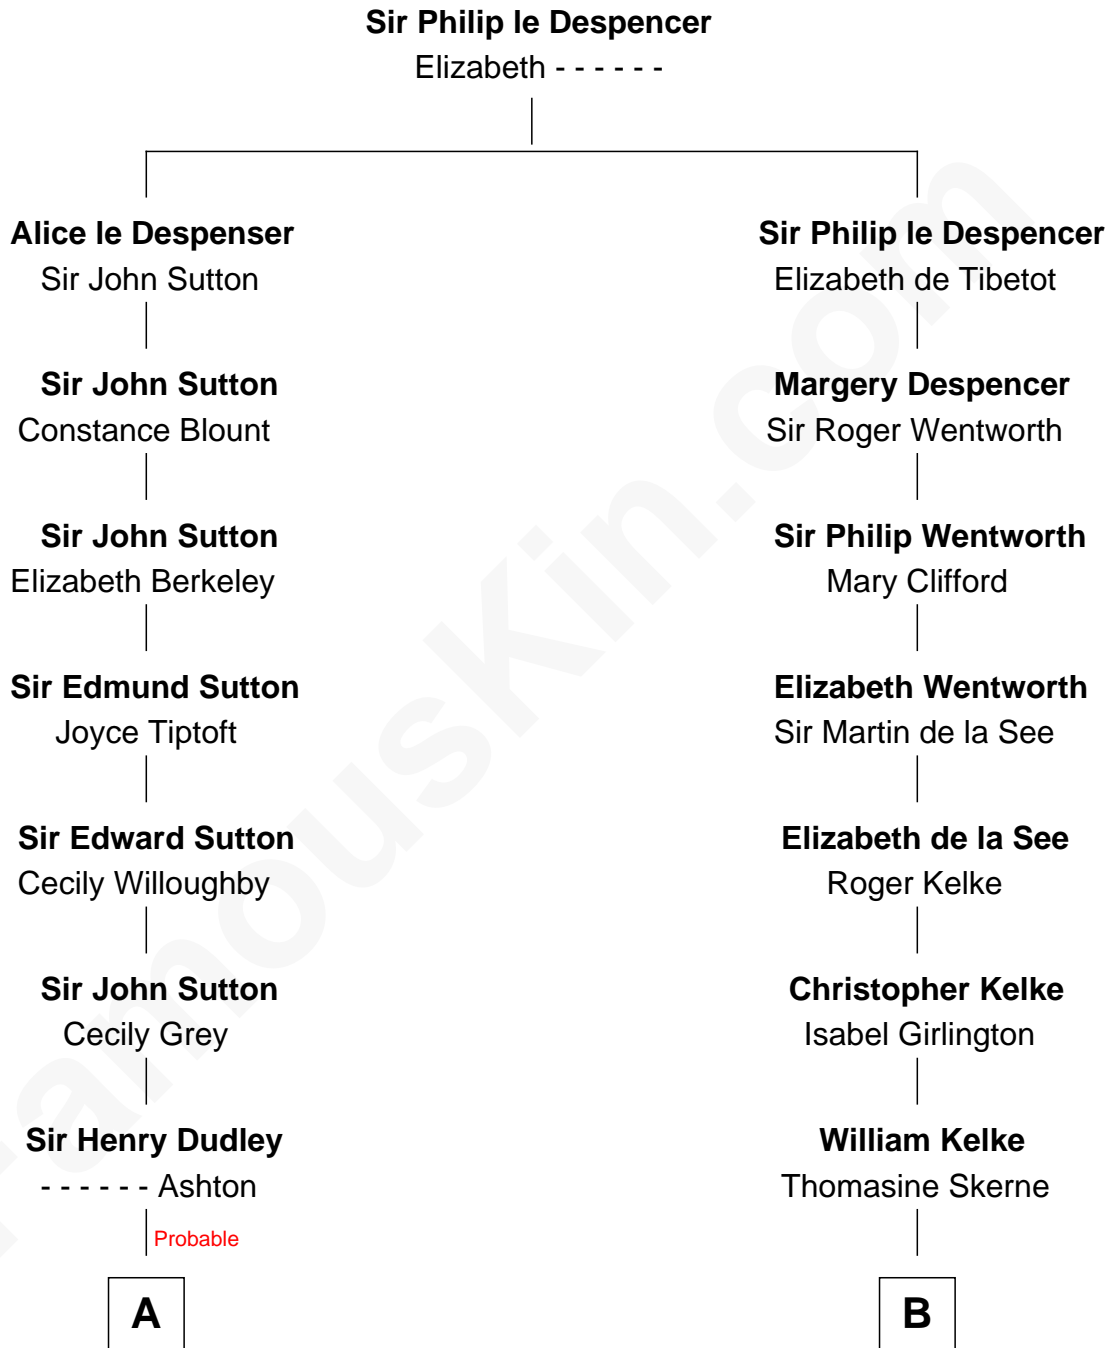

## Relationship Chart of

### Jane (Appleton) Pierce

First Lady of President Franklin Pierce

14th cousin 4 times removed of

**Harper Lee**

Author of *To Kill a Mockingbird*

C

Frances Cunningham Finch

Amasa Coleman Lee