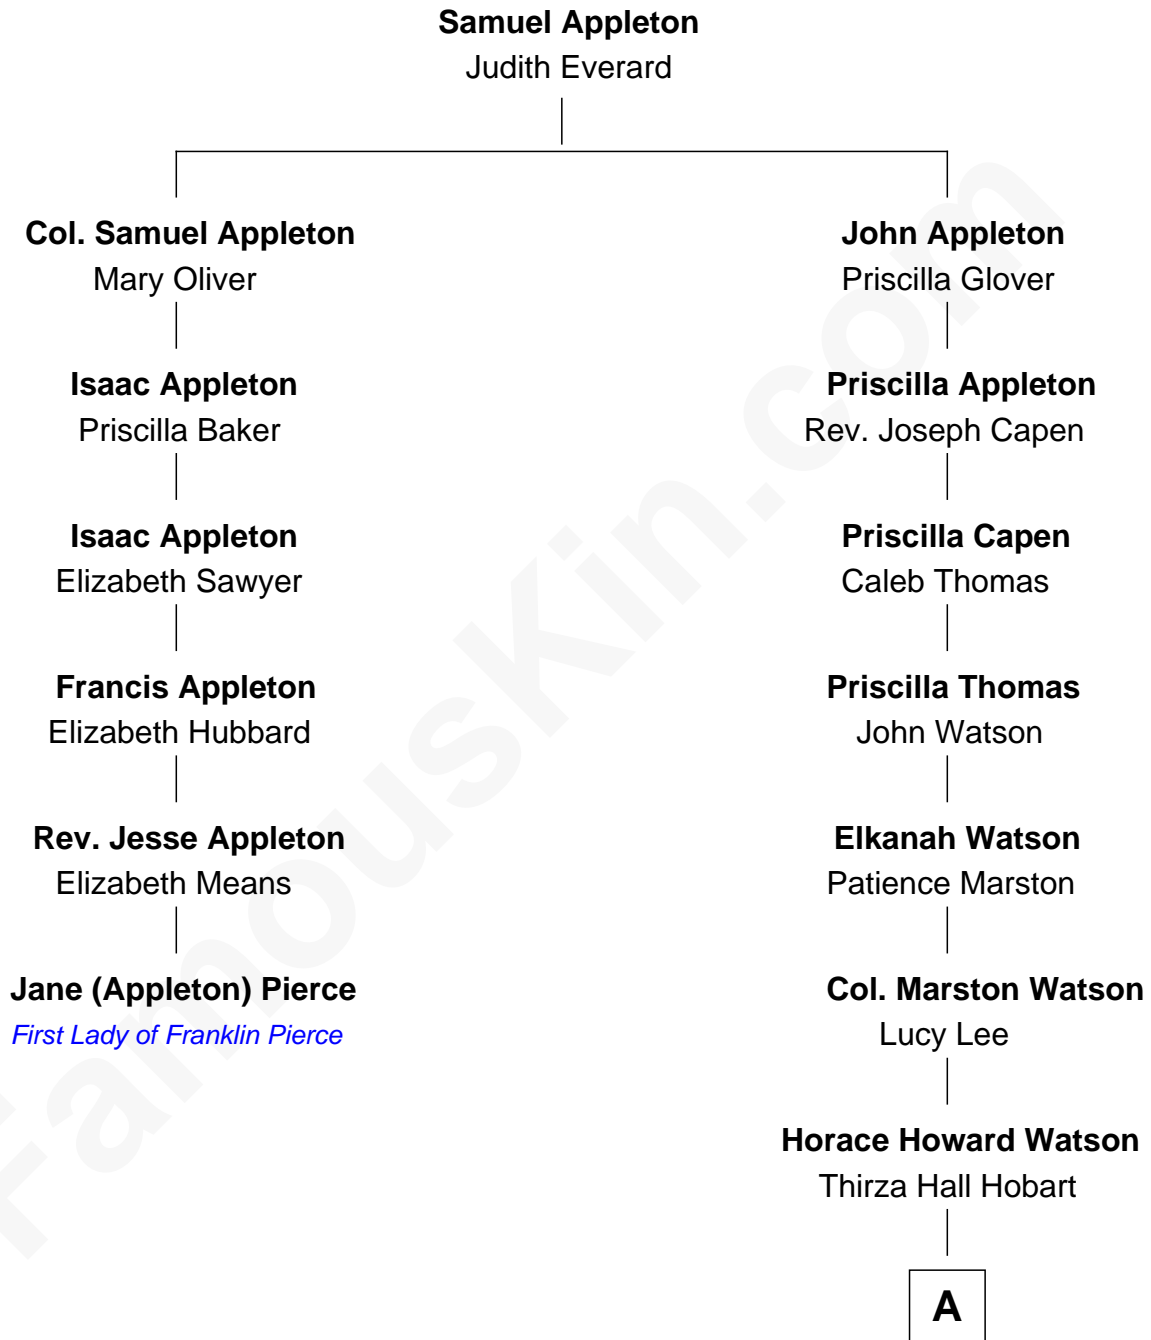

FamousKin.com

Relationship Chart of

Jane (Appleton) Pierce

First Lady of President Franklin Pierce

5th cousin 7 times removed of

John Cena

Movie Actor and WWE Pro Wrestler

A

Agnes Lee Watson

Charles Nichols

Charles H. Nichols

Martha Emma Dix

Charles Nichols

Julia Ellen Skelton

Natalie Nichols

Ulysses John Lupien