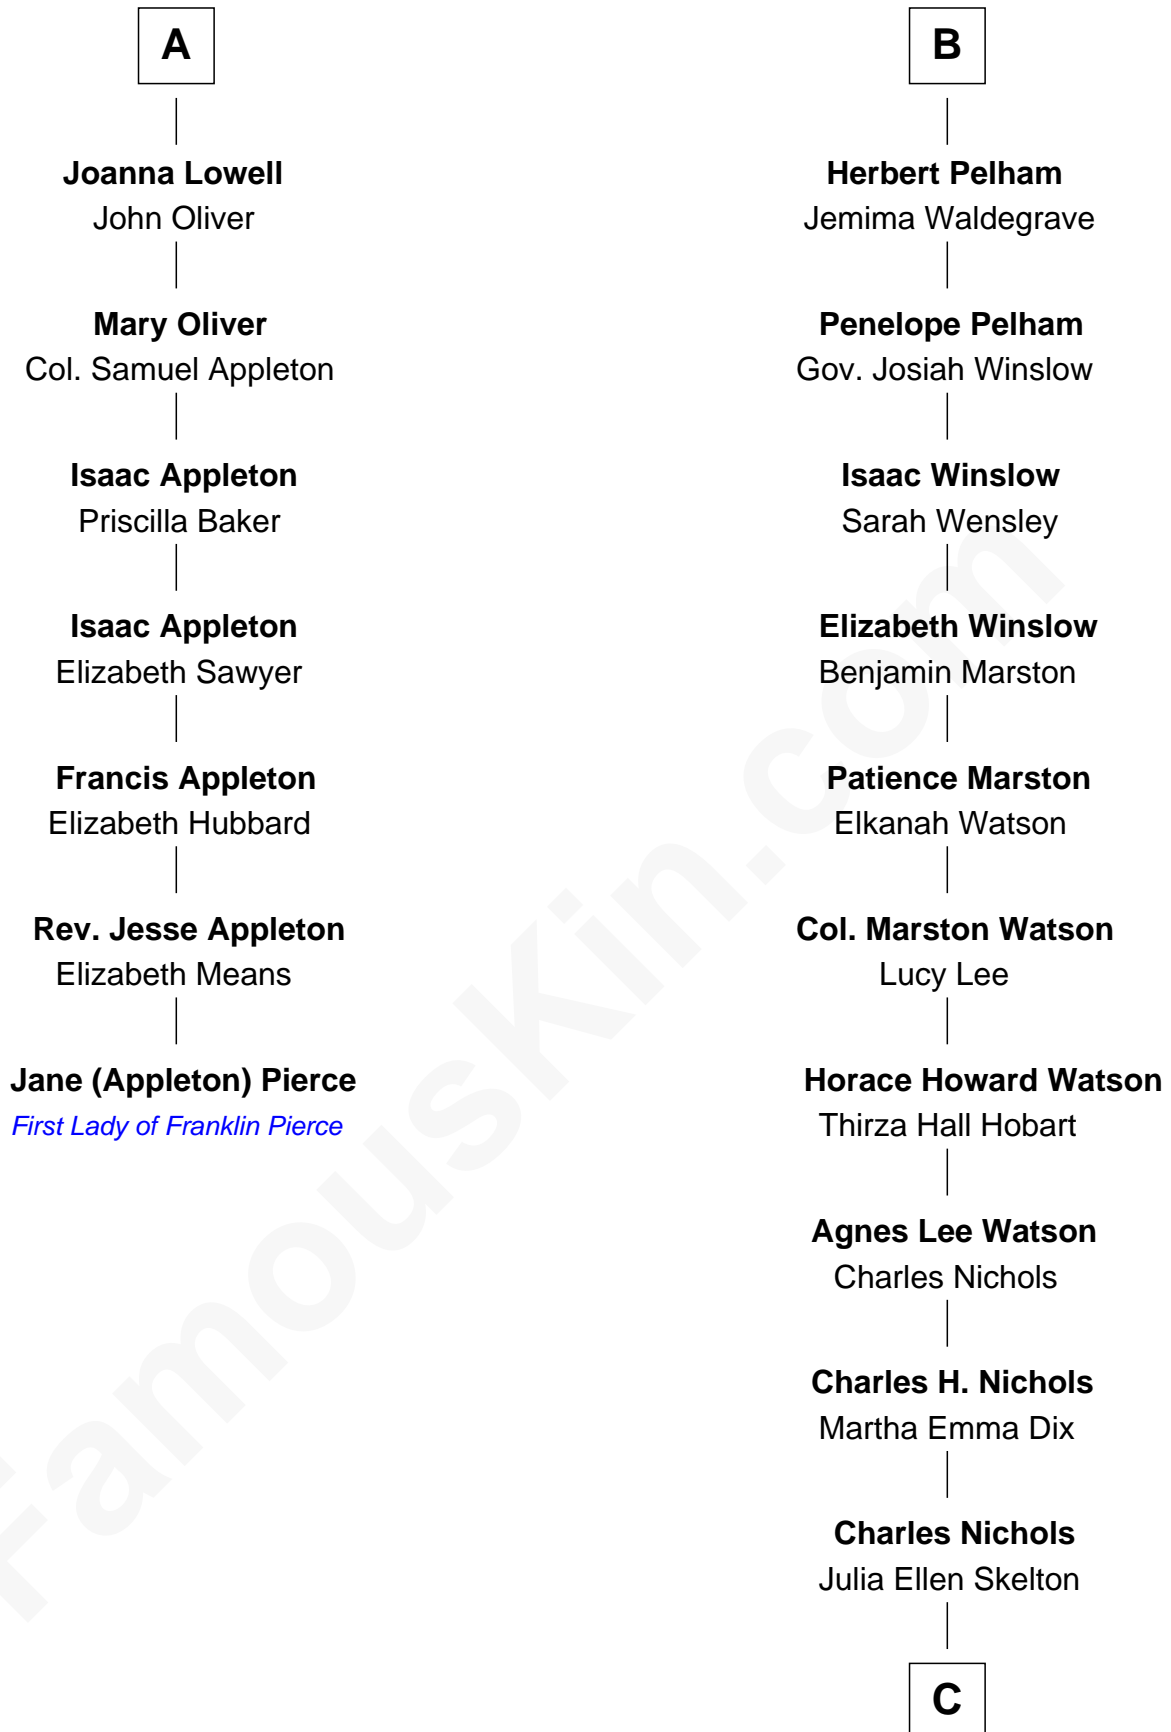

## Relationship Chart of

### Jane (Appleton) Pierce

*First Lady of President Franklin Pierce*

13th cousin 6 times removed of

**John Cena**

*Movie Actor and WWE Pro Wrestler*

**C**

**Natalie Nichols**

Ulysses John Lupien