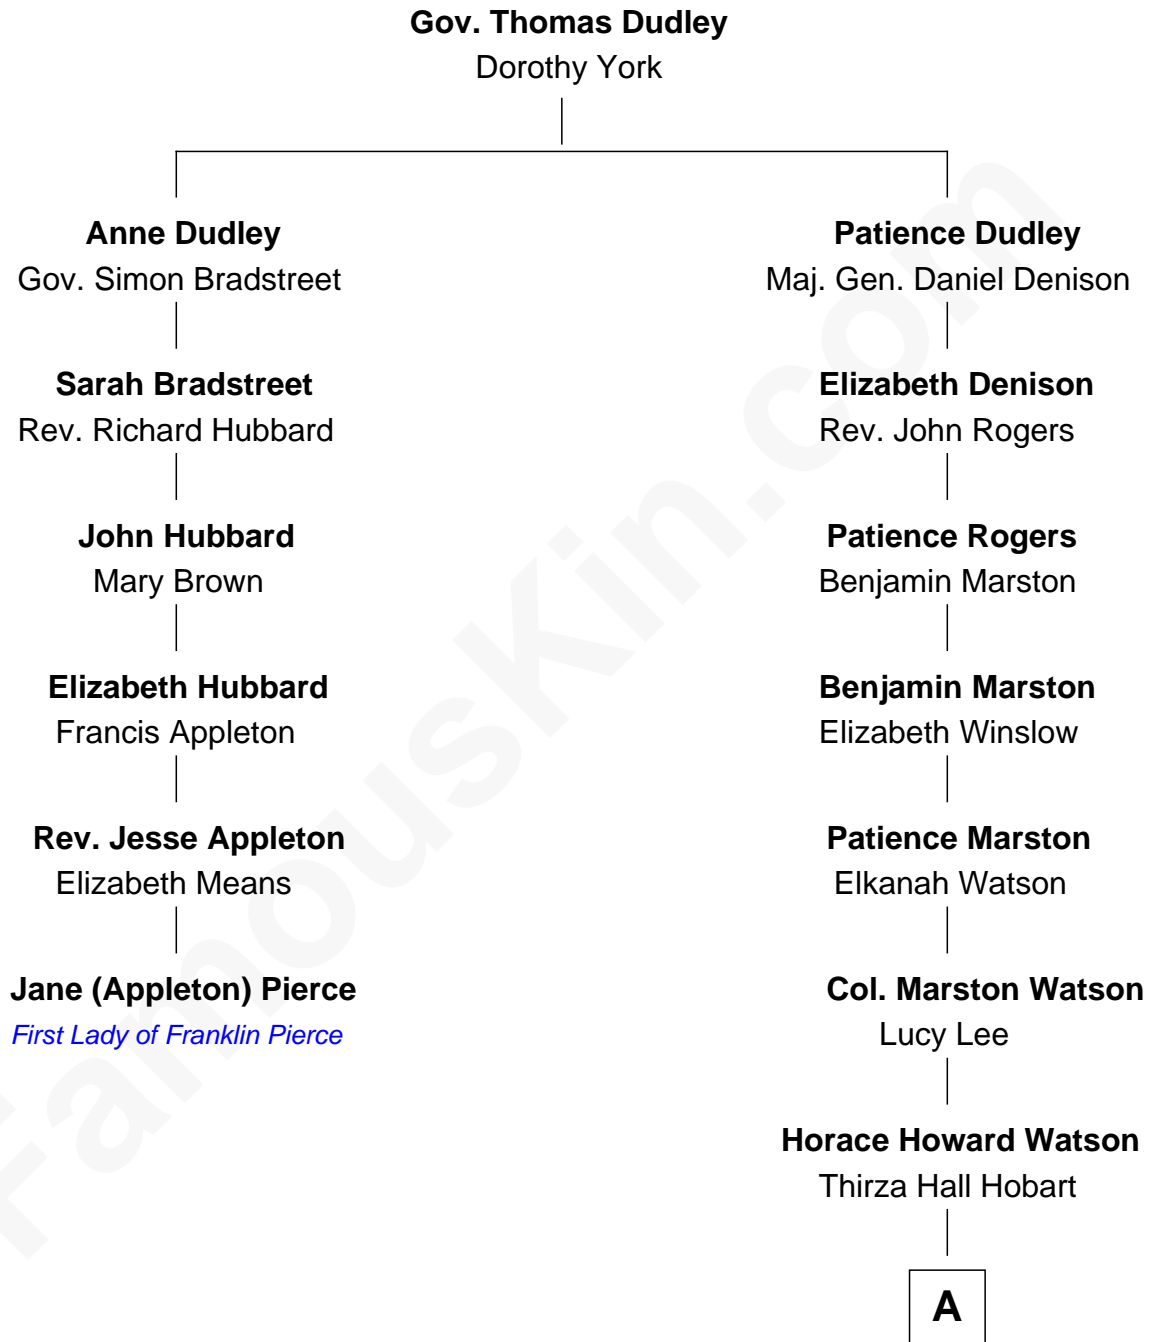

## Relationship Chart of

### Jane (Appleton) Pierce

*First Lady of President Franklin Pierce*

5th cousin 7 times removed of

**John Cena**

*Movie Actor and WWE Pro Wrestler*

**A**

**Agnes Lee Watson**

Charles Nichols