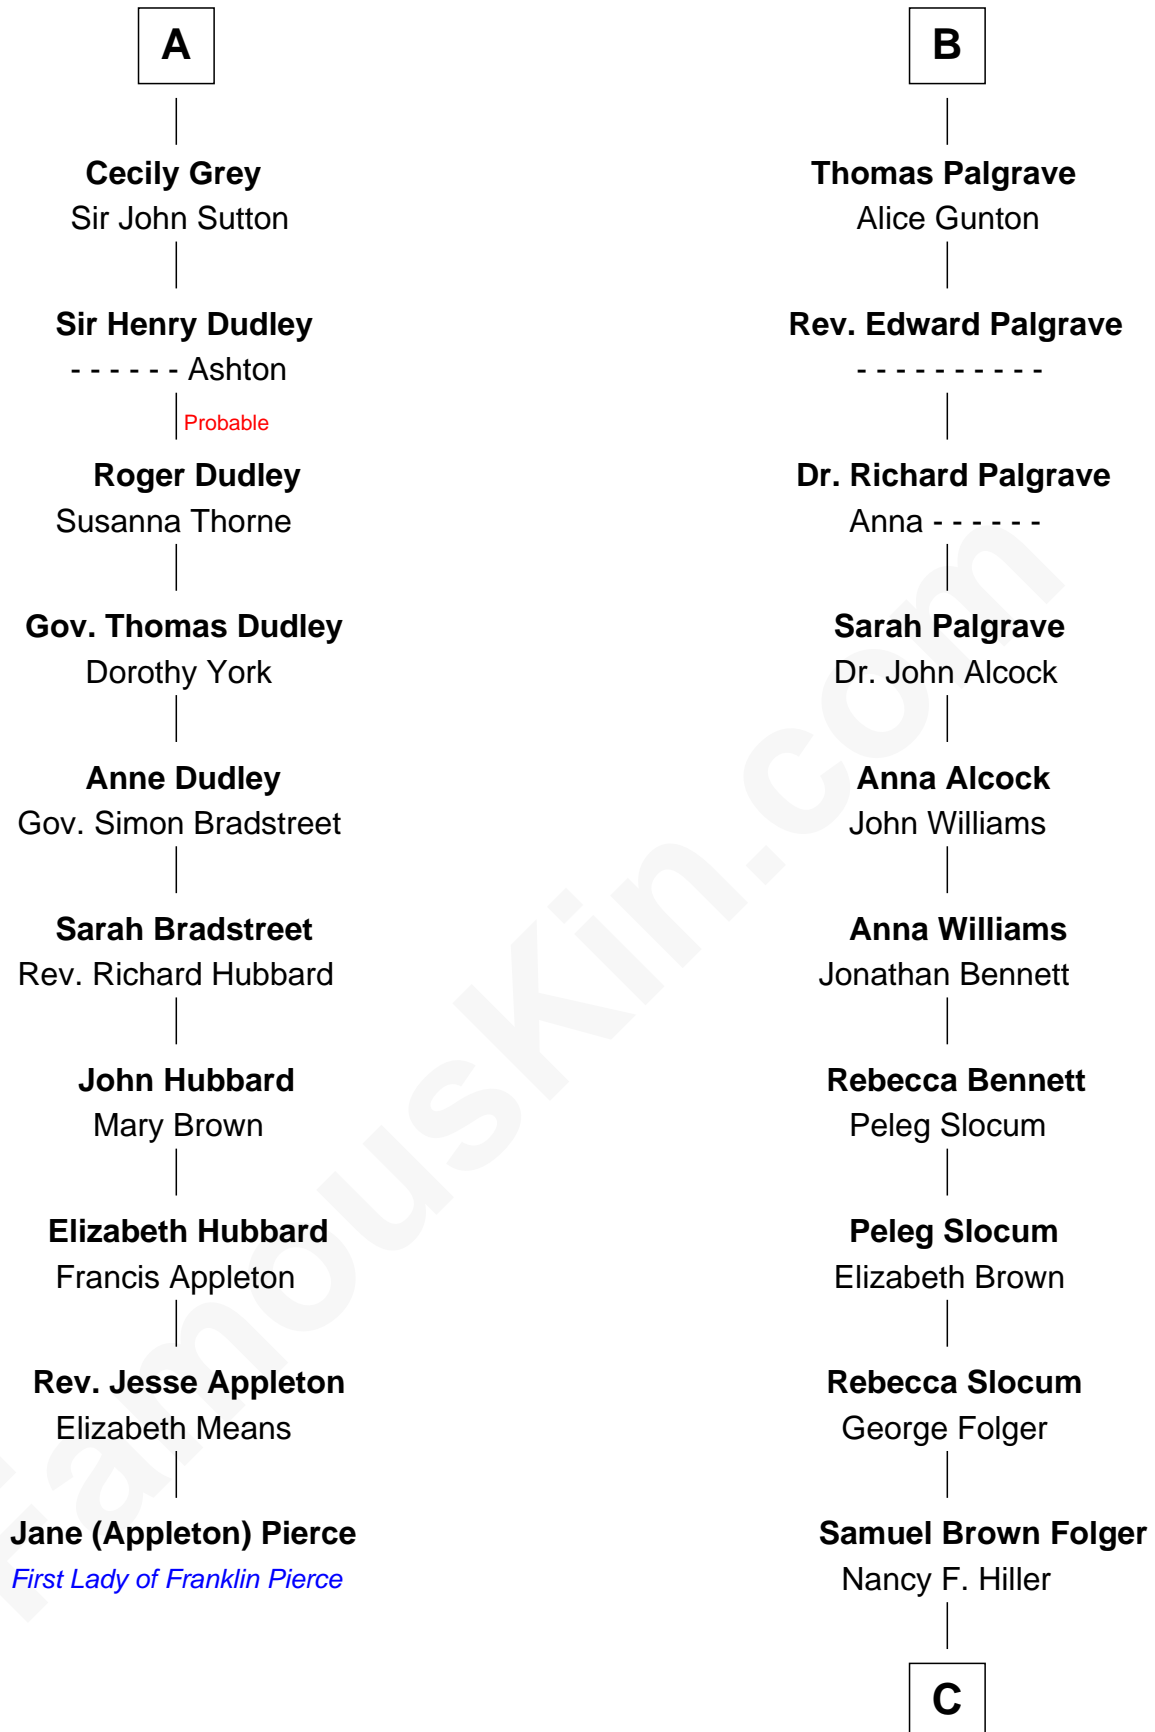

FamousKin.com

Relationship Chart of

Jane (Appleton) Pierce

First Lady of President Franklin Pierce

16th cousin 2 times removed of

Henry Clay Folger

Founder of Folger Shakespeare Library and Chairman of Standard Oil

Margaret Grey

Sir William Bonville

William Bonville

Elizabeth Harington

William Bonville

Katherine Neville

Cecily Bonville

Thomas Grey

A

Elizabeth de Badlesmere

Sir William de Bohun

Elizabeth de Bohun

Sir Richard Fitzalan

Elizabeth Fitzalan

Sir Robert Goushill

Elizabeth Goushill

Sir Robert Wingfield

Elizabeth Wingfield

Sir William Brandon

Eleanor Brandon

John Glemham

Anne Glemham

Henry Palgrave

B