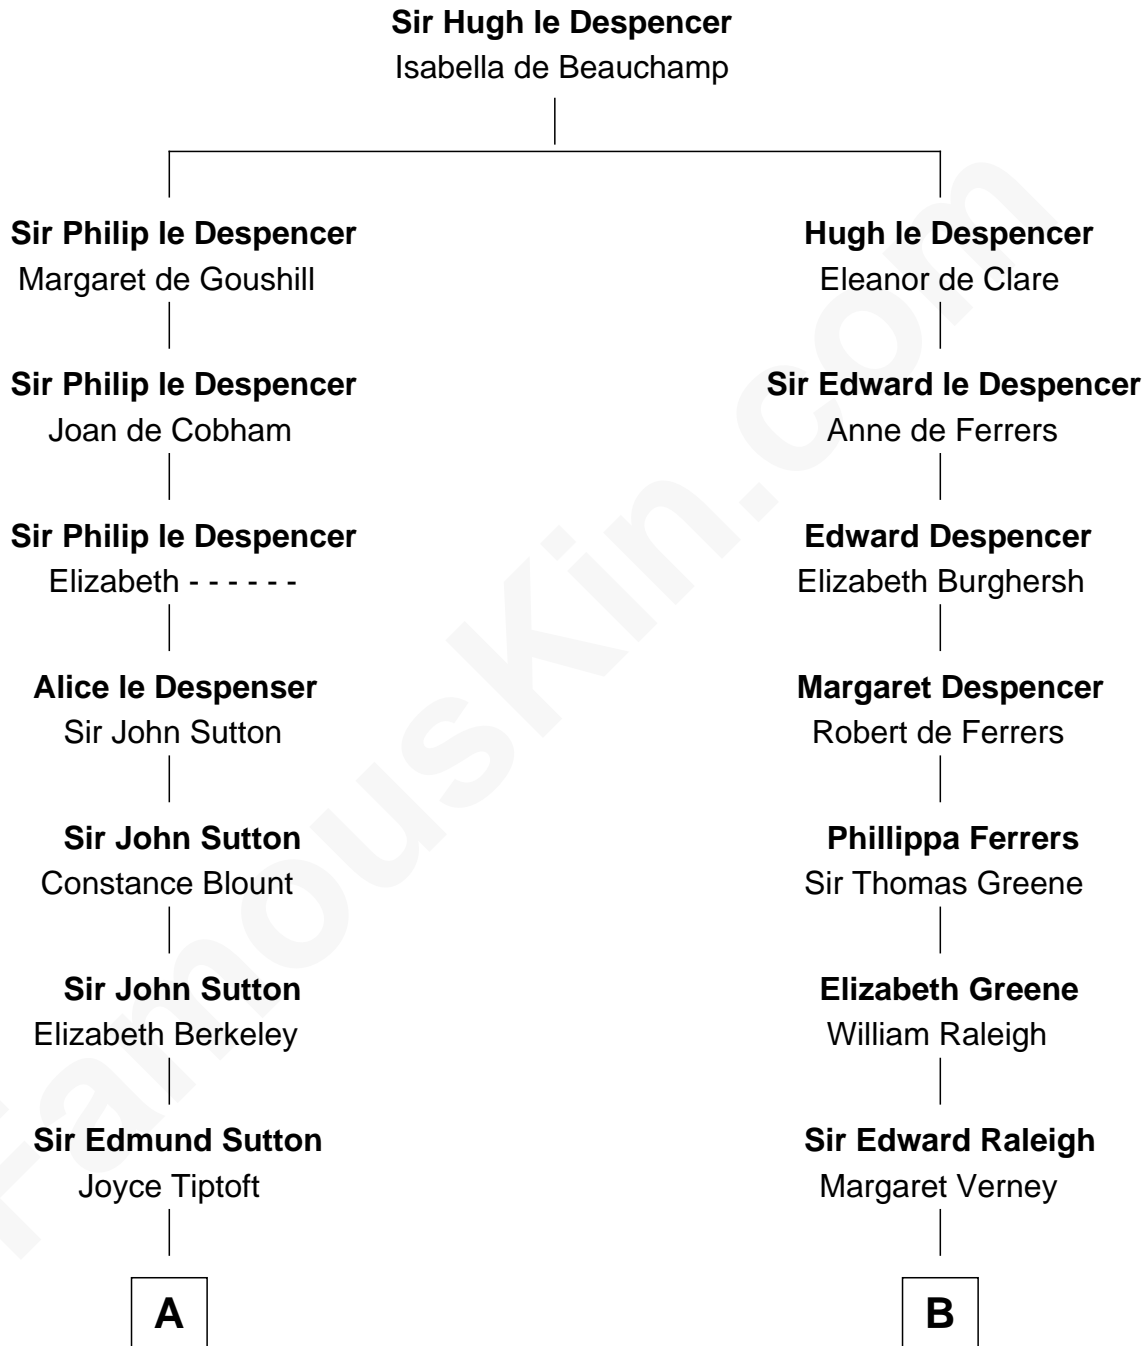

FamousKin.com

Relationship Chart of

Jane (Appleton) Pierce

First Lady of President Franklin Pierce

17th cousin 2 times removed of

Henry Clay Folger

Founder of Folger Shakespeare Library and Chairman of Standard Oil

C

—
Samuel Brown Folger

Nancy F. Hiller

—
Henry Clay Folger

Eliza Jane Clark

—
Henry Clay Folger

Chairman of Standard Oil

FamousKin.com