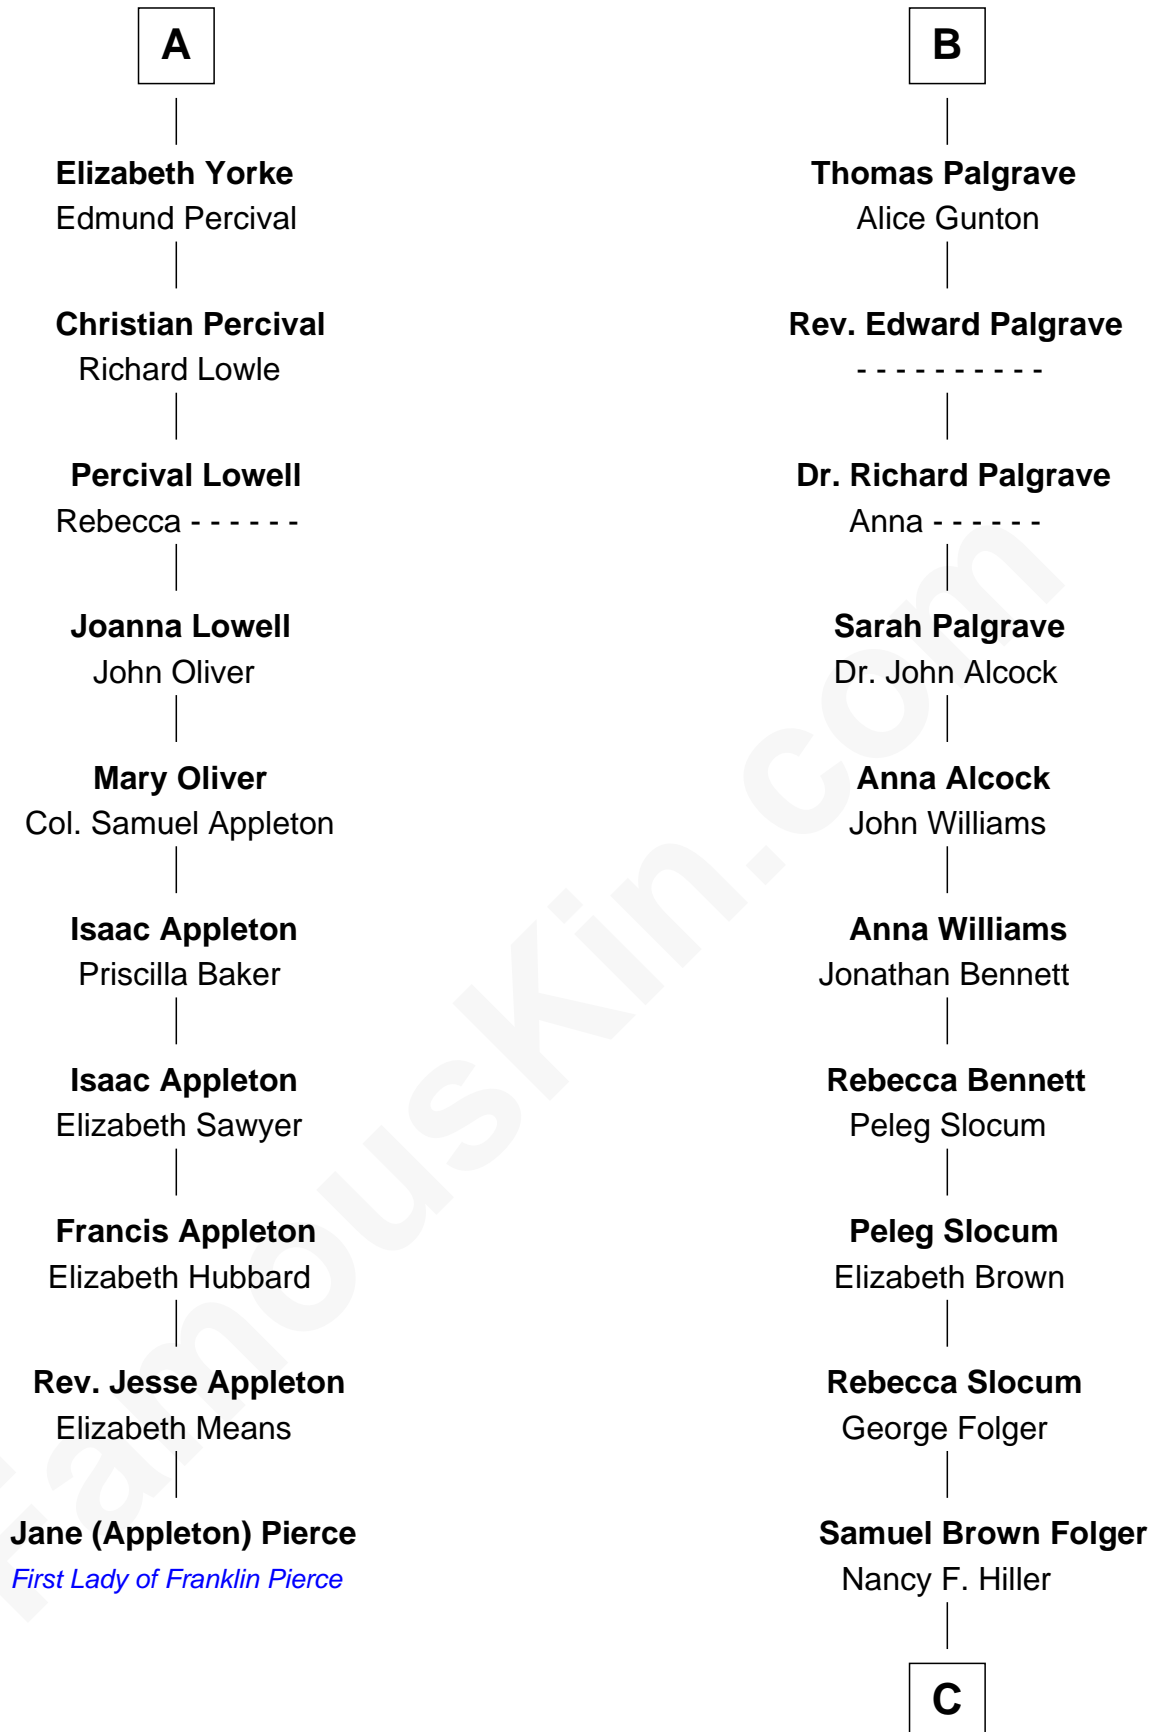

FamousKin.com

Relationship Chart of

Jane (Appleton) Pierce

First Lady of President Franklin Pierce

16th cousin 2 times removed of

Henry Clay Folger

Founder of Folger Shakespeare Library and Chairman of Standard Oil

Humphrey de Bohun
Elizabeth Plantagenet

C

Henry Clay Folger

Eliza Jane Clark

Henry Clay Folger

Chairman of Standard Oil

FamousKin.com