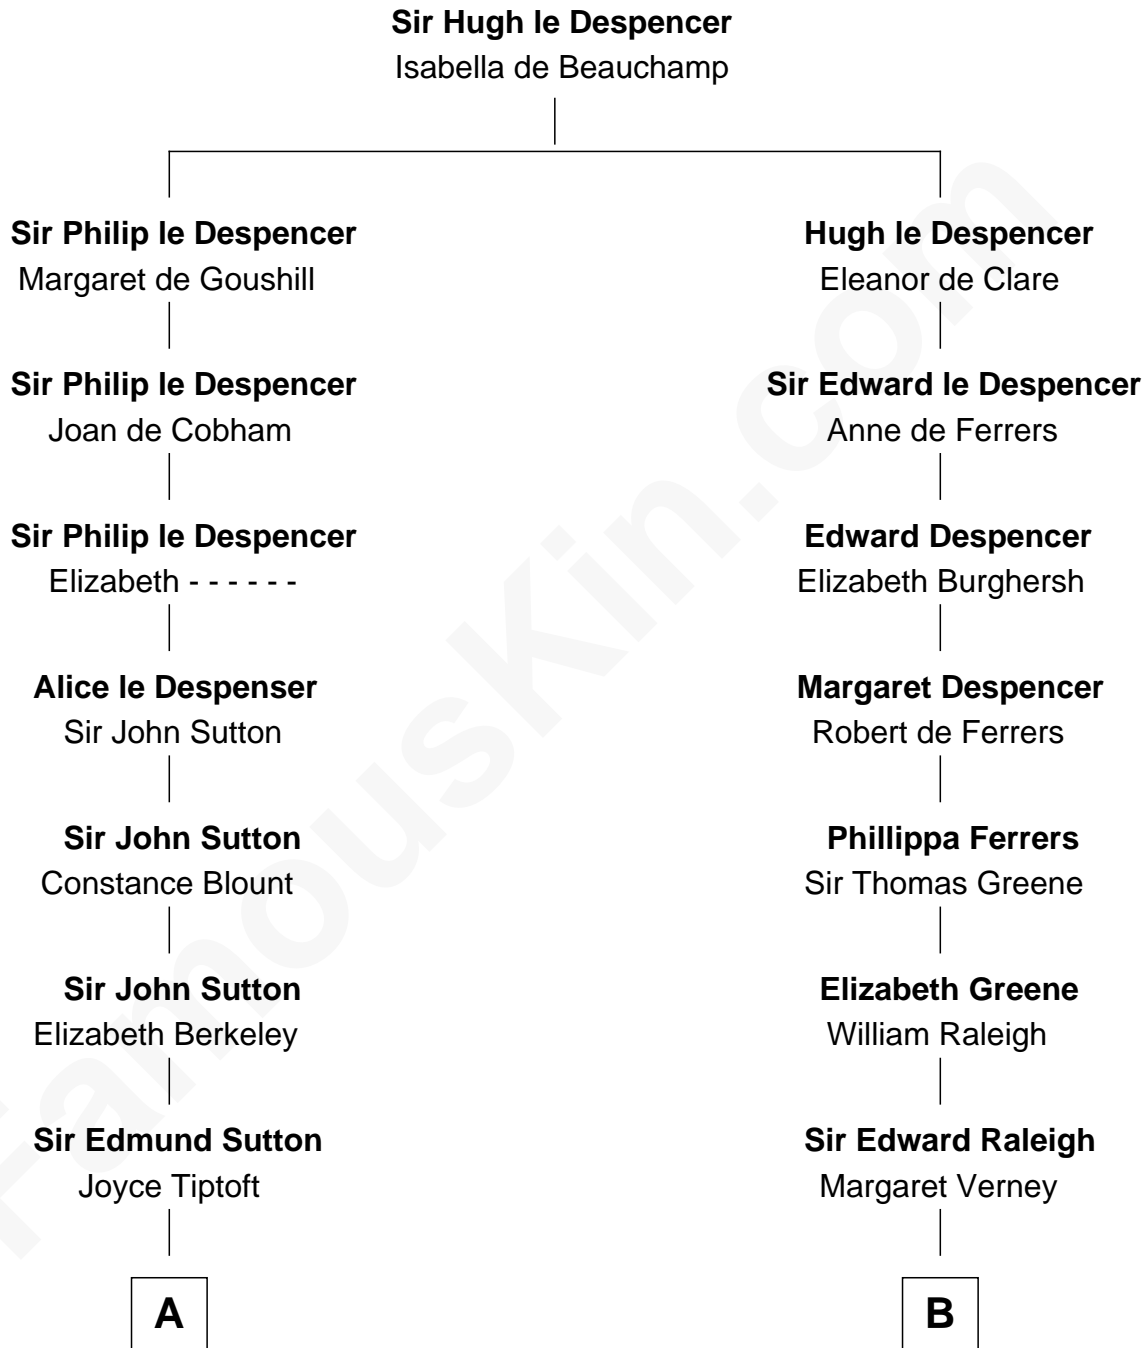

FamousKin.com

Relationship Chart of

Jane (Appleton) Pierce

First Lady of President Franklin Pierce

17th cousin 1 time removed of

J. A. Folger

Founder of Folger Coffee Company

C

|
Samuel Brown Folger

Nancy F. Hiller

|
J. A. Folger

Founder of Folger Coffee Co.

FamousKin.com