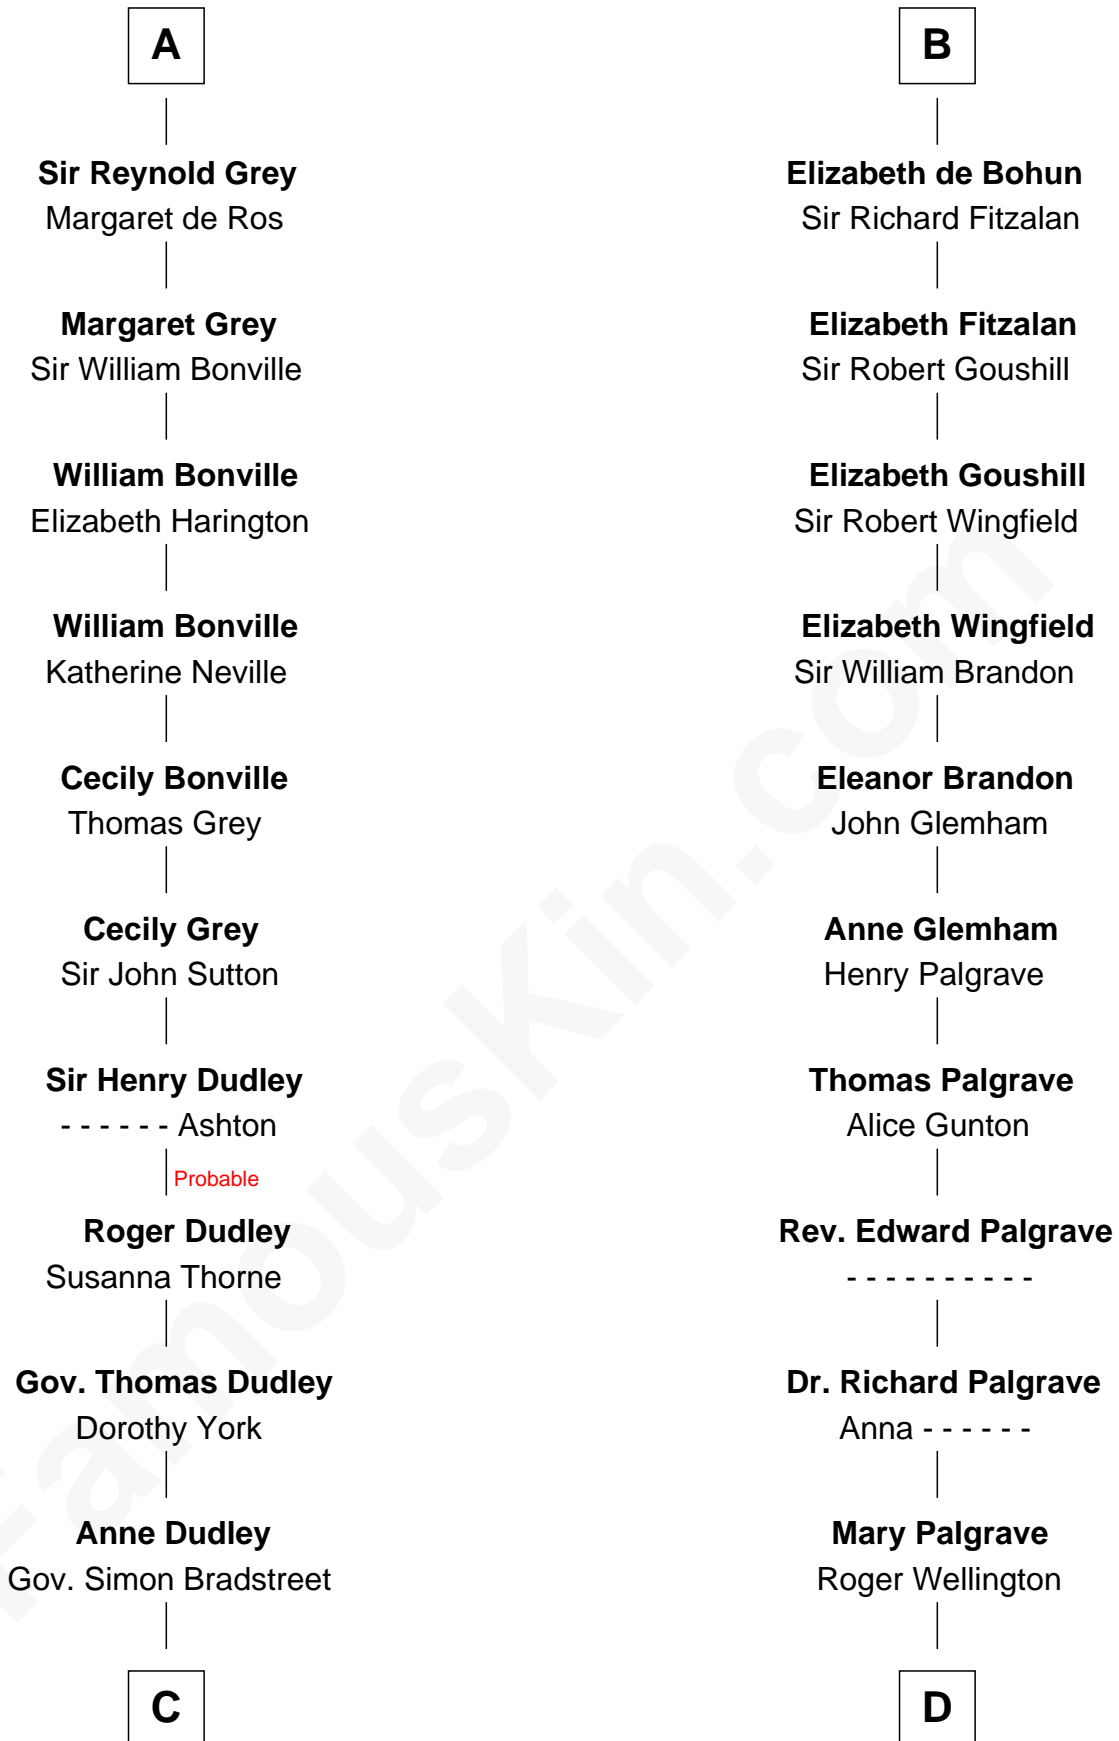

FamousKin.com

Relationship Chart of

Jane (Appleton) Pierce

First Lady of President Franklin Pierce

21st cousin of

Eli Whitney

Inventor of the Cotton Gin

Humphrey III de Bohun

Sir John de Verdun

Maud de Verdun

Sir John de Grey

Sir Roger de Grey

Elizabeth de Hastings

Sir Reynold de Grey

Eleanor le Strange

A

Humphrey de Bohun

Maud de Fiennes

Humphrey de Bohun

Elizabeth Plantagenet

Sir William de Bohun

Elizabeth de Badlesmere

B

C