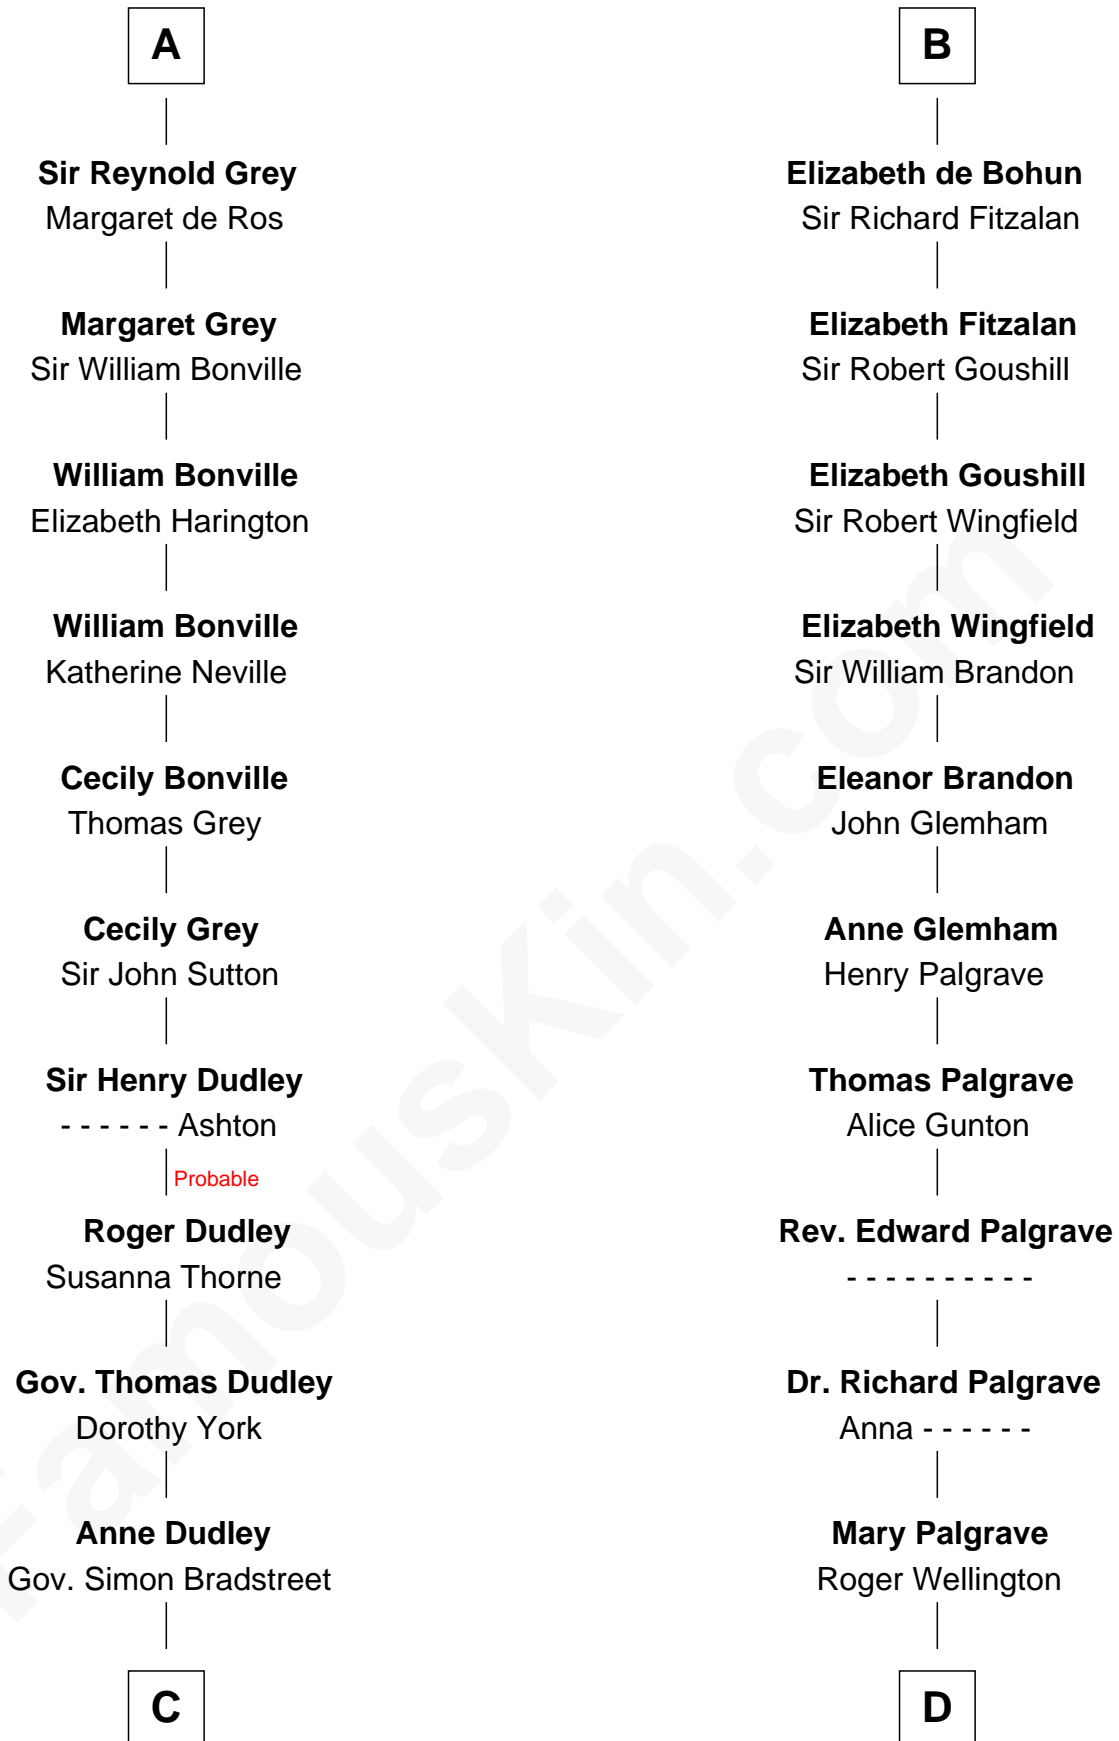

FamousKin.com

Relationship Chart of

Jane (Appleton) Pierce

First Lady of President Franklin Pierce

21st cousin of

Eli Whitney

Inventor of the Cotton Gin

Hamelin de Warenne

Isabel de Warenne

C

Sarah Bradstreet
Rev. Richard Hubbard

John Hubbard
Mary Brown

Elizabeth Hubbard
Francis Appleton

Rev. Jesse Appleton
Elizabeth Means

Jane (Appleton) Pierce
First Lady of Franklin Pierce

D