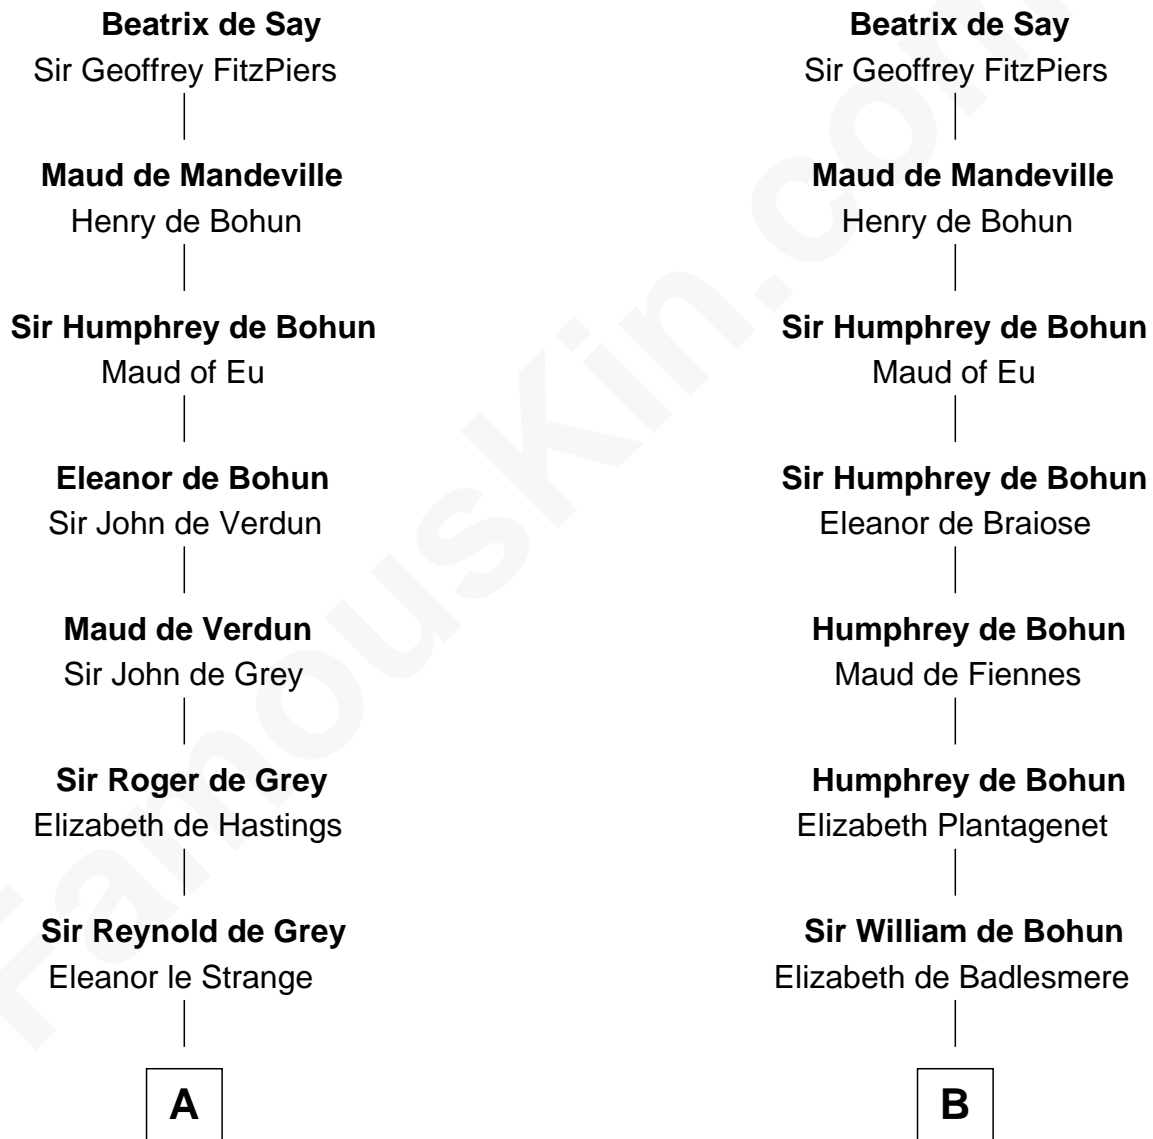

FamousKin.com

Relationship Chart of

Jane (Appleton) Pierce

First Lady of President Franklin Pierce

21st cousin of

Eli Whitney

Inventor of the Cotton Gin

William de Say

C

Sarah Bradstreet
Rev. Richard Hubbard

John Hubbard
Mary Brown

Elizabeth Hubbard
Francis Appleton

Rev. Jesse Appleton
Elizabeth Means

Jane (Appleton) Pierce
First Lady of Franklin Pierce

D

Benjamin Wellington
Elizabeth Sweetman