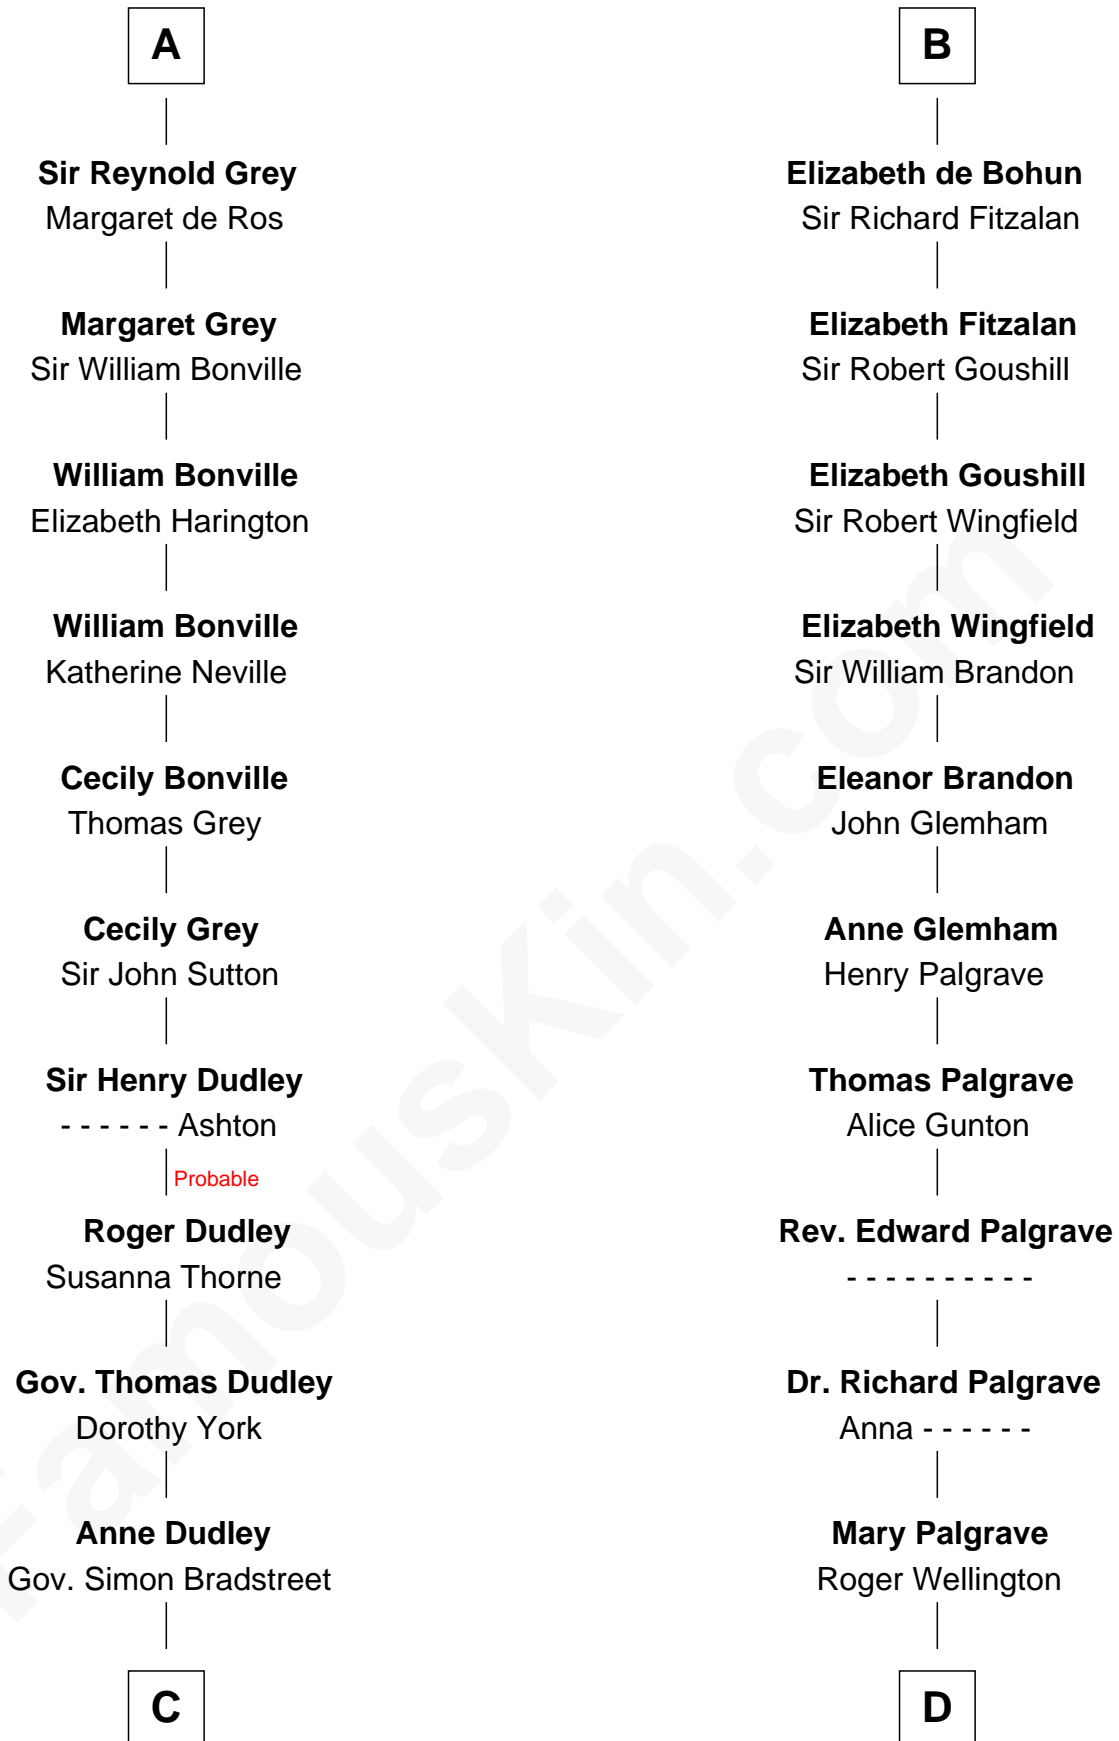

FamousKin.com

Relationship Chart of

Jane (Appleton) Pierce

First Lady of President Franklin Pierce

21st cousin of

Eli Whitney

Inventor of the Cotton Gin

William de Say

C

Sarah Bradstreet
Rev. Richard Hubbard

John Hubbard
Mary Brown

Elizabeth Hubbard
Francis Appleton

Rev. Jesse Appleton
Elizabeth Means

Jane (Appleton) Pierce
First Lady of Franklin Pierce

D

Benjamin Wellington
Elizabeth Sweetman

Elizabeth Wellington
John Fay

Benjamin Fay
Martha Miles

Elizabeth Fay
Eli Whitney

Eli Whitney
Inventor of the Cotton Gin