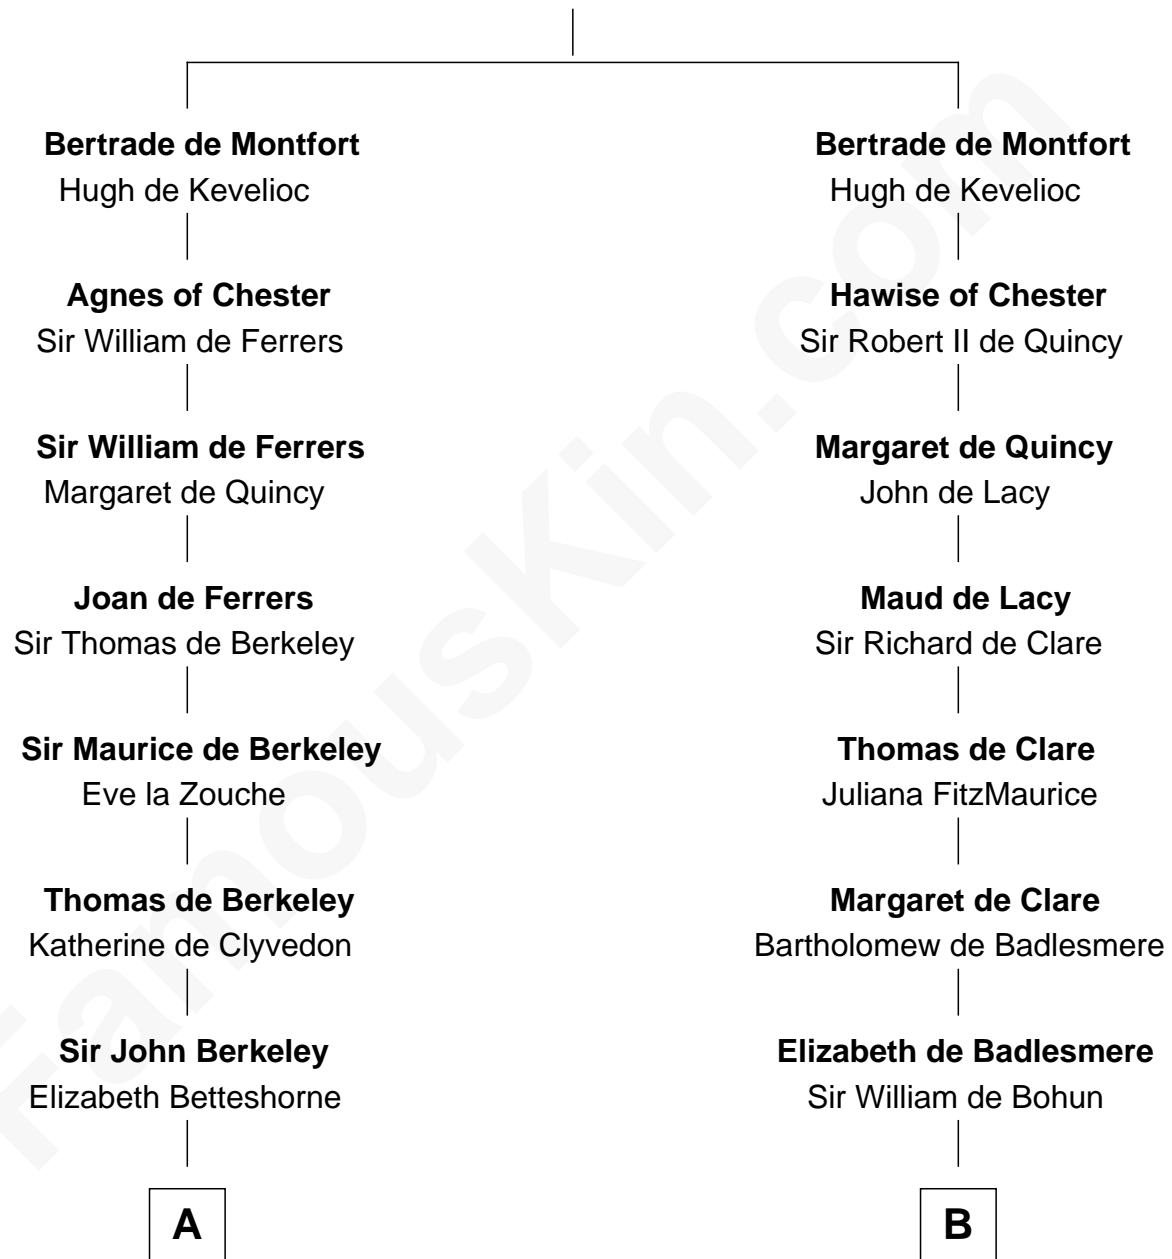

FamousKin.com

Relationship Chart of

Jane (Appleton) Pierce

First Lady of President Franklin Pierce

19th cousin 2 times removed of

Eli Whitney

Inventor of the Cotton Gin

Simon III de Montfort

Maud - - - - -

C

Elizabeth Hubbard

Francis Appleton

Rev. Jesse Appleton

Elizabeth Means

Jane (Appleton) Pierce

First Lady of Franklin Pierce

D

Benjamin Wellington

Elizabeth Sweetman

Elizabeth Wellington

John Fay

Benjamin Fay

Martha Miles

Elizabeth Fay

Eli Whitney

Eli Whitney

Inventor of the Cotton Gin

FamousKin.com