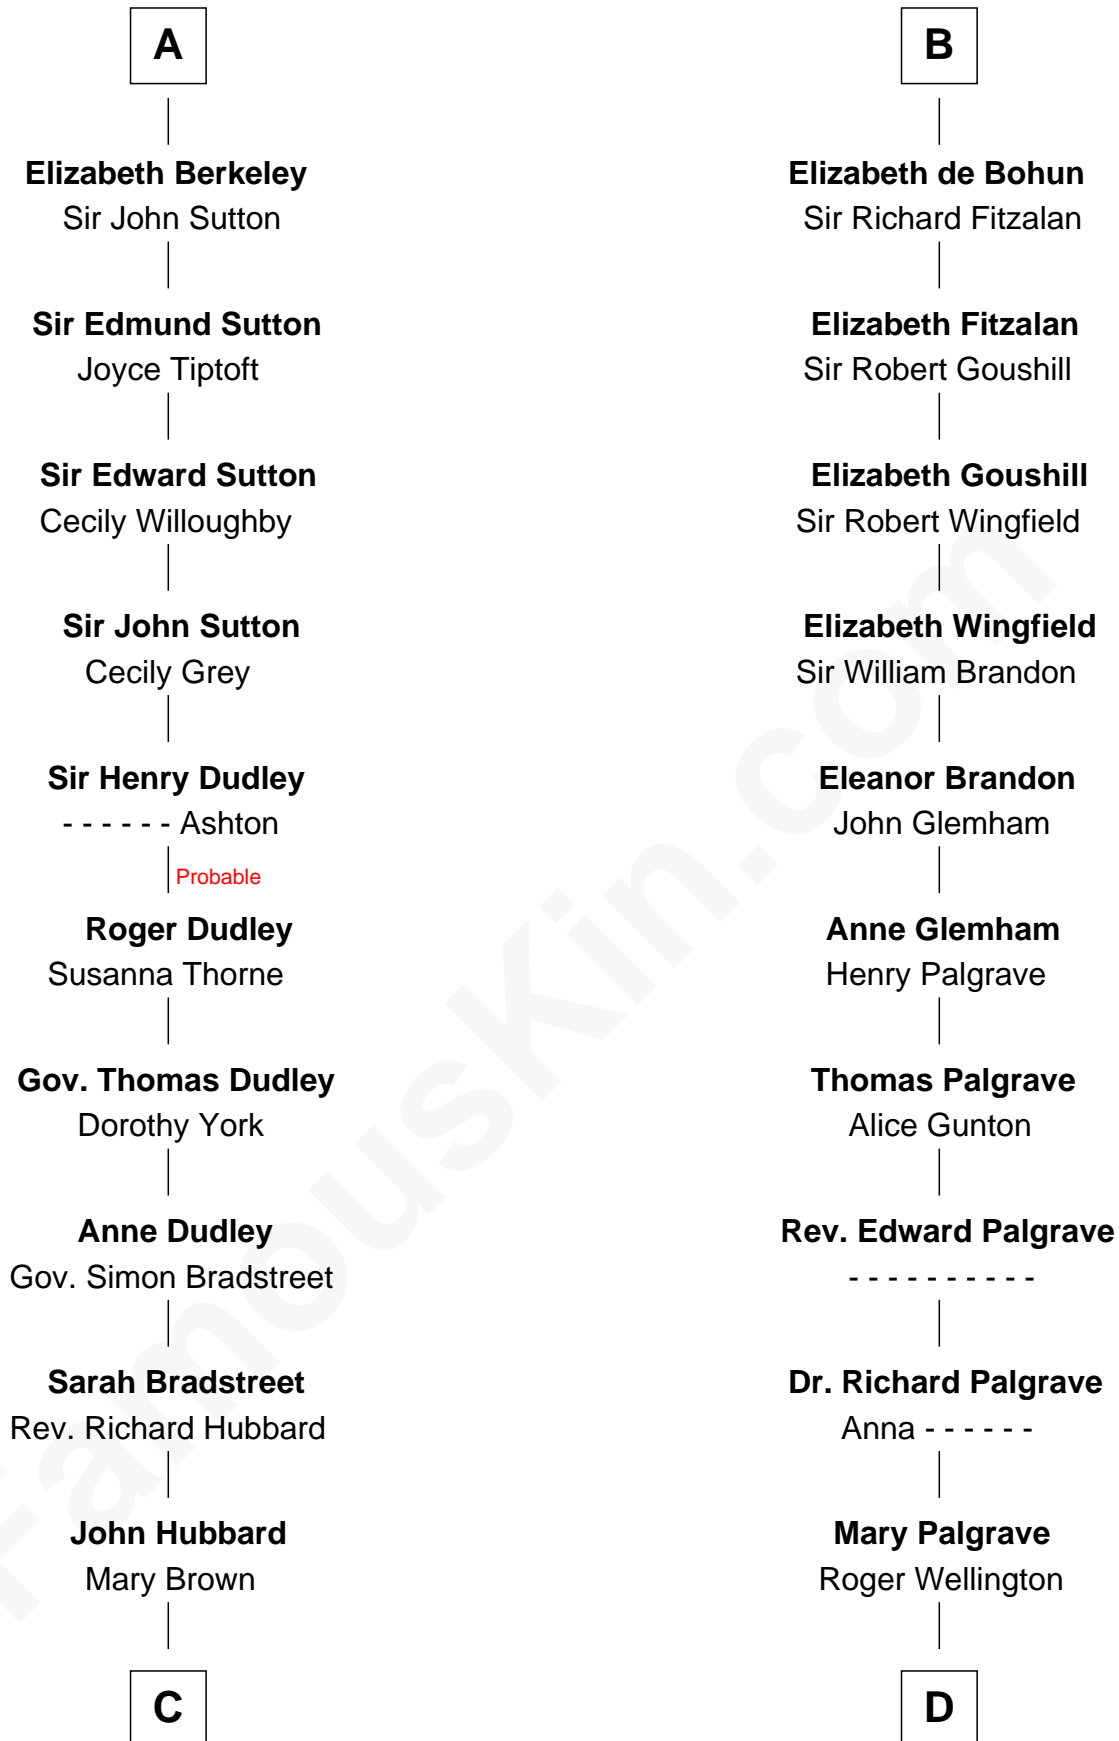

FamousKin.com

Relationship Chart of

Jane (Appleton) Pierce

First Lady of President Franklin Pierce

19th cousin 2 times removed of

Eli Whitney

Inventor of the Cotton Gin

Simon III de Montfort

Maud - - - - -

C

Elizabeth Hubbard

Francis Appleton

Rev. Jesse Appleton

Elizabeth Means

Jane (Appleton) Pierce

First Lady of Franklin Pierce