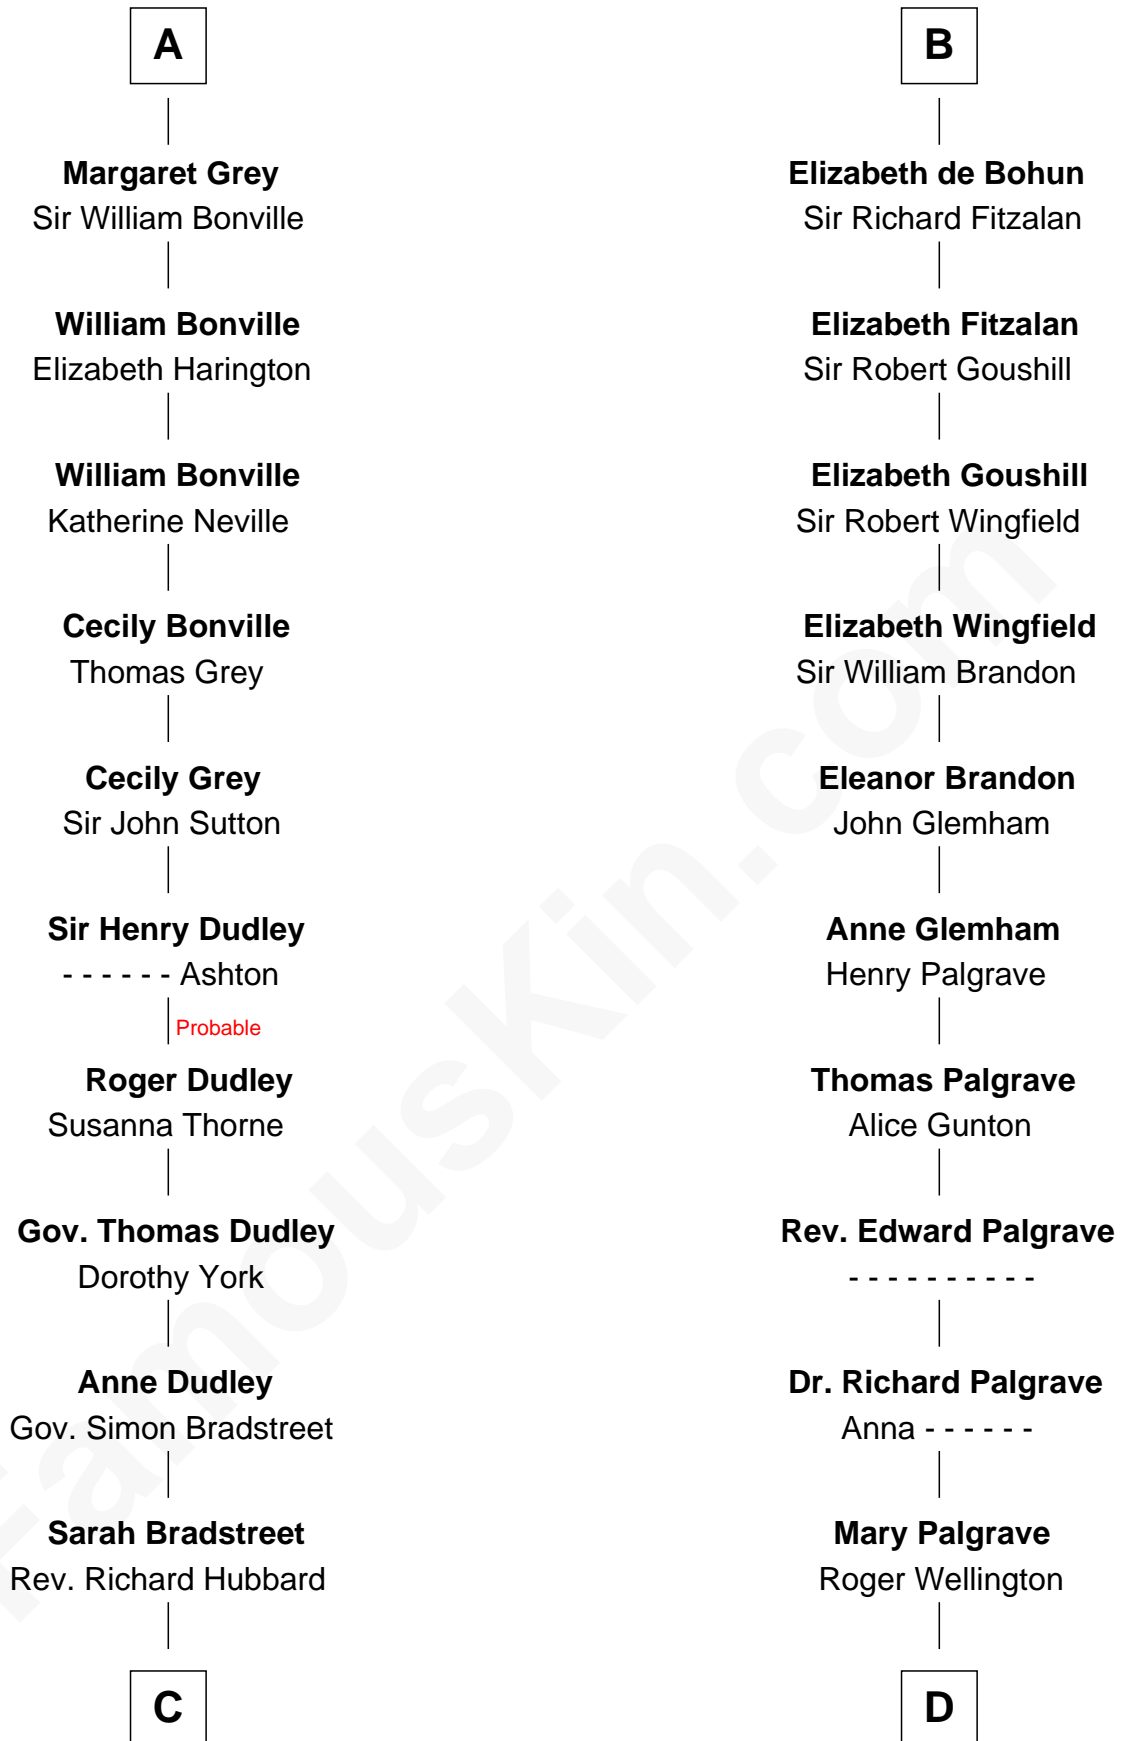

FamousKin.com

Relationship Chart of

Jane (Appleton) Pierce

First Lady of President Franklin Pierce

20th cousin 1 time removed of

Eli Whitney

Inventor of the Cotton Gin

C

John Hubbard

Mary Brown

Elizabeth Hubbard

Francis Appleton

Rev. Jesse Appleton

Elizabeth Means

Jane (Appleton) Pierce

First Lady of Franklin Pierce