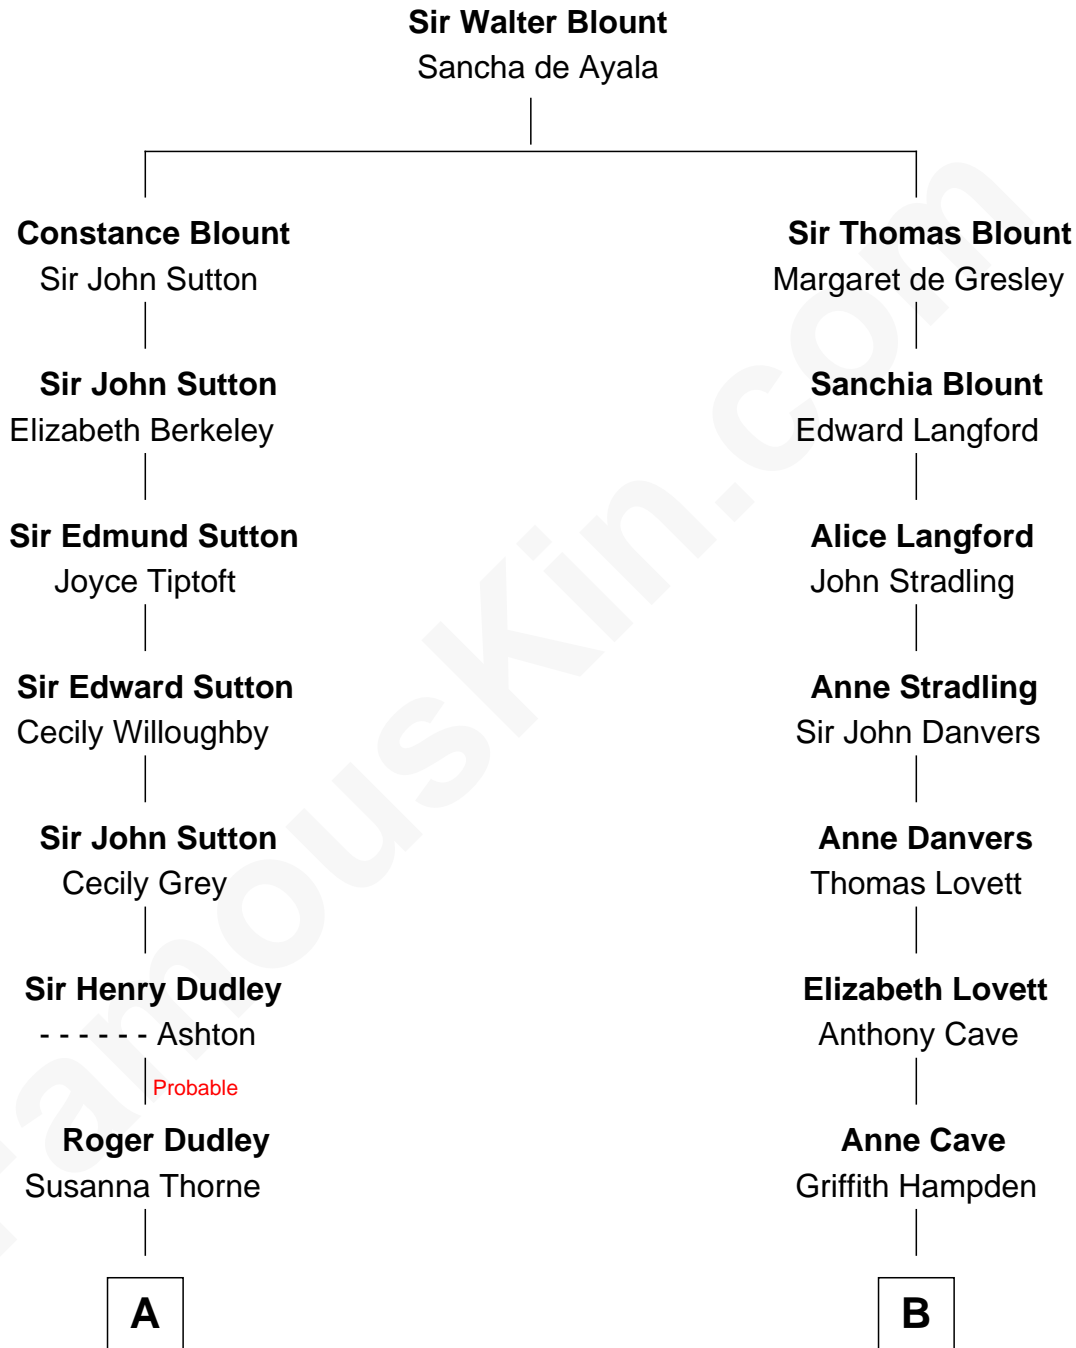

FamousKin.com

Relationship Chart of

Jane (Appleton) Pierce

First Lady of President Franklin Pierce

13th cousin 8 times removed of

Cara Delevingne

Fashion Model and Movie Actress

C

Armyne Evelyne Gordon

Sir Lionel Lawson Faudel-Phillips

Anne Margaret Faudel-Phillips

John Vincent Sheffield

Jane Armyne Sheffield

Sir Jocelyn Edward Greville Stevens

Pandora Anne Stevens

Charles Hamar Delevingne

Cara Delevingne

Model and Actress