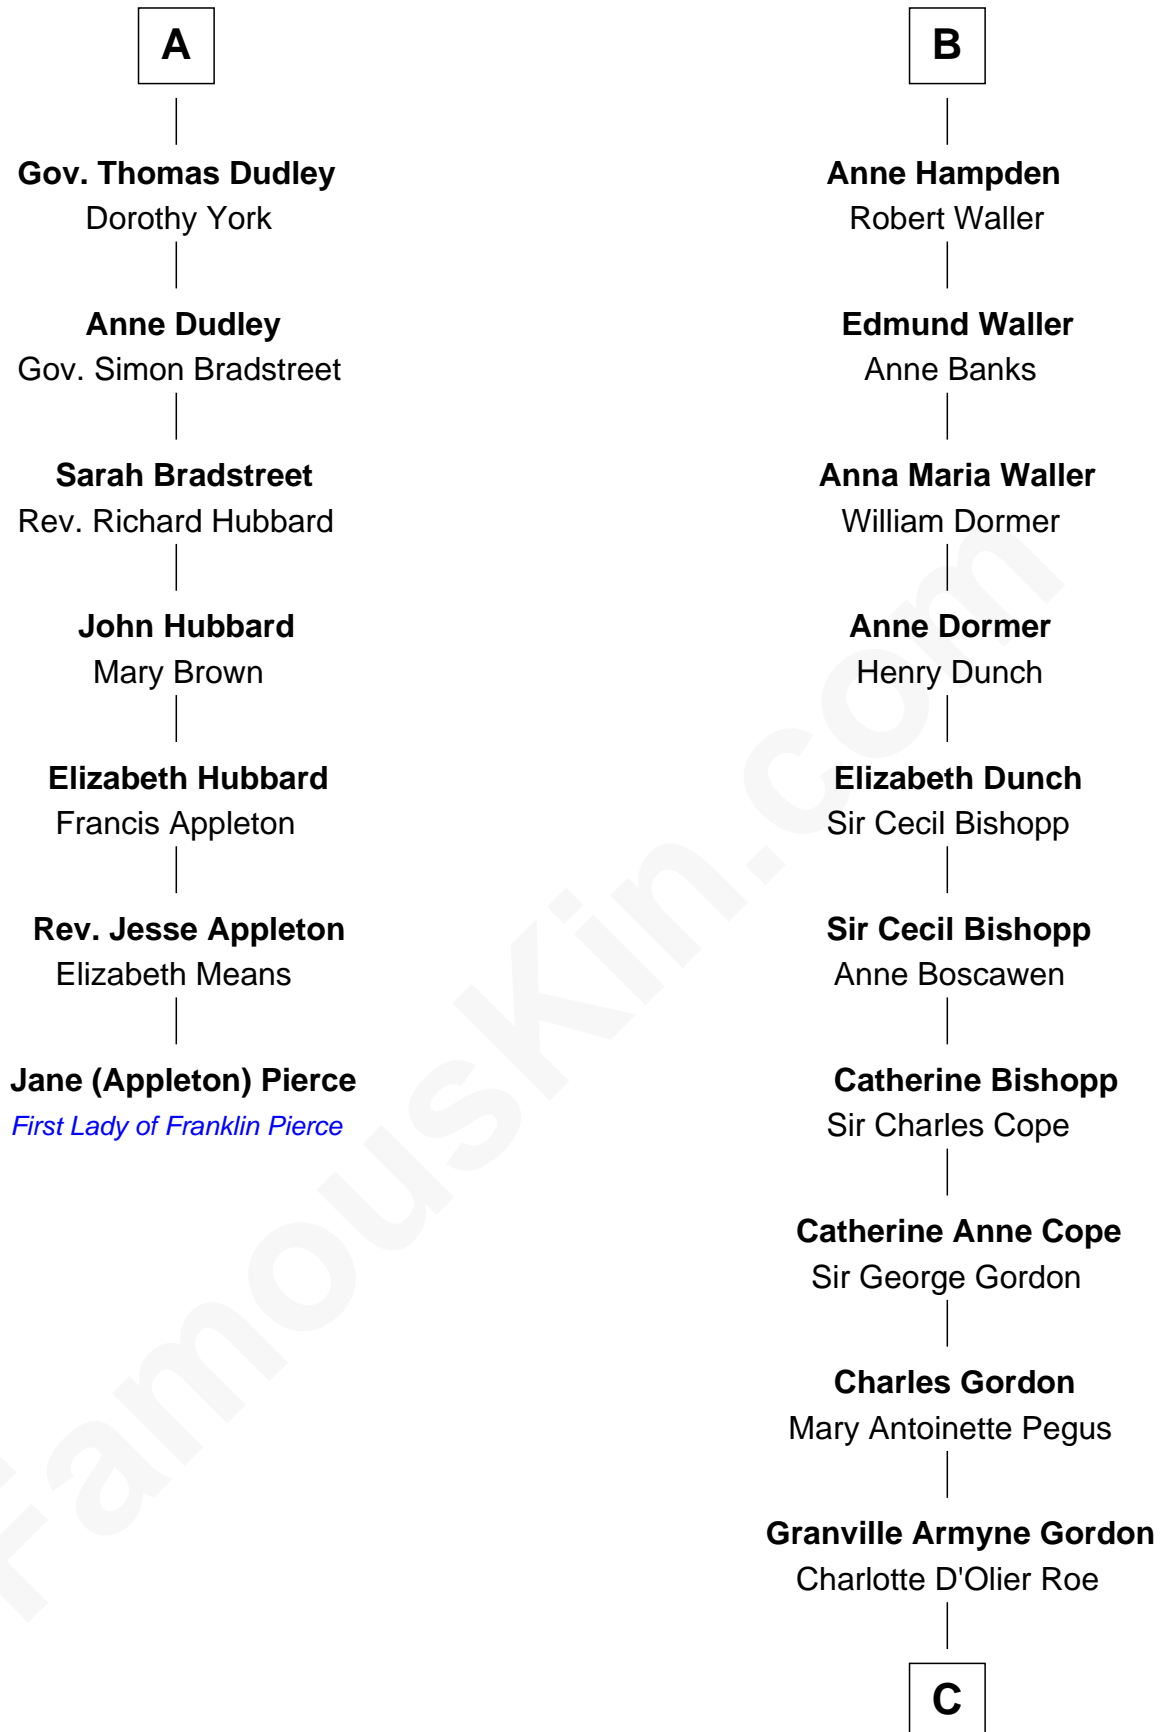

FamousKin.com

Relationship Chart of

Jane (Appleton) Pierce

First Lady of President Franklin Pierce

13th cousin 8 times removed of

Cara Delevingne

Fashion Model and Movie Actress

C

Armyne Evelyne Gordon

Sir Lionel Lawson Faudel-Phillips

Anne Margaret Faudel-Phillips

John Vincent Sheffield

Jane Armyne Sheffield

Sir Jocelyn Edward Greville Stevens

Pandora Anne Stevens

Charles Hamar Delevingne

Cara Delevingne

Model and Actress