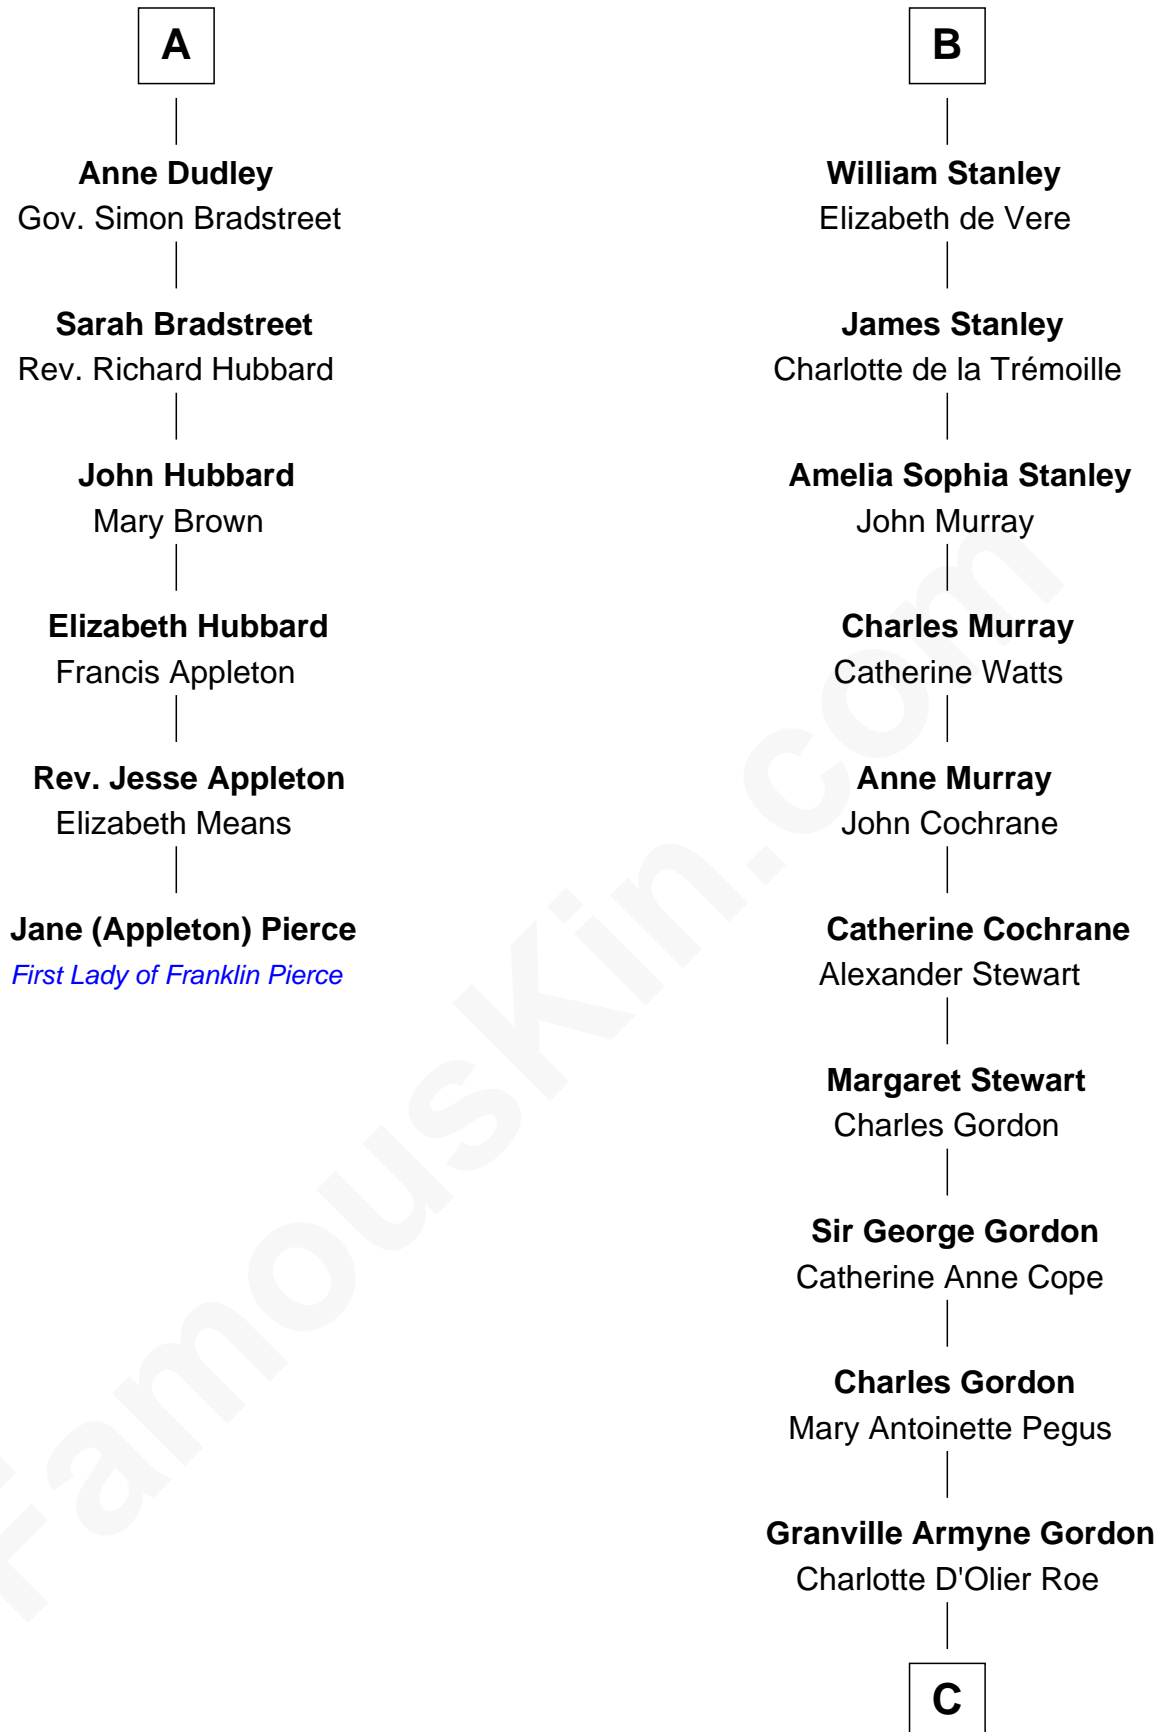

FamousKin.com

Relationship Chart of

Jane (Appleton) Pierce

First Lady of President Franklin Pierce

12th cousin 9 times removed of

Cara Delevingne

Fashion Model and Movie Actress

C

Armyne Evelyne Gordon

Sir Lionel Lawson Faudel-Phillips

Anne Margaret Faudel-Phillips

John Vincent Sheffield

Jane Armyne Sheffield

Sir Jocelyn Edward Greville Stevens

Pandora Anne Stevens

Charles Hamar Delevingne

Cara Delevingne

Model and Actress