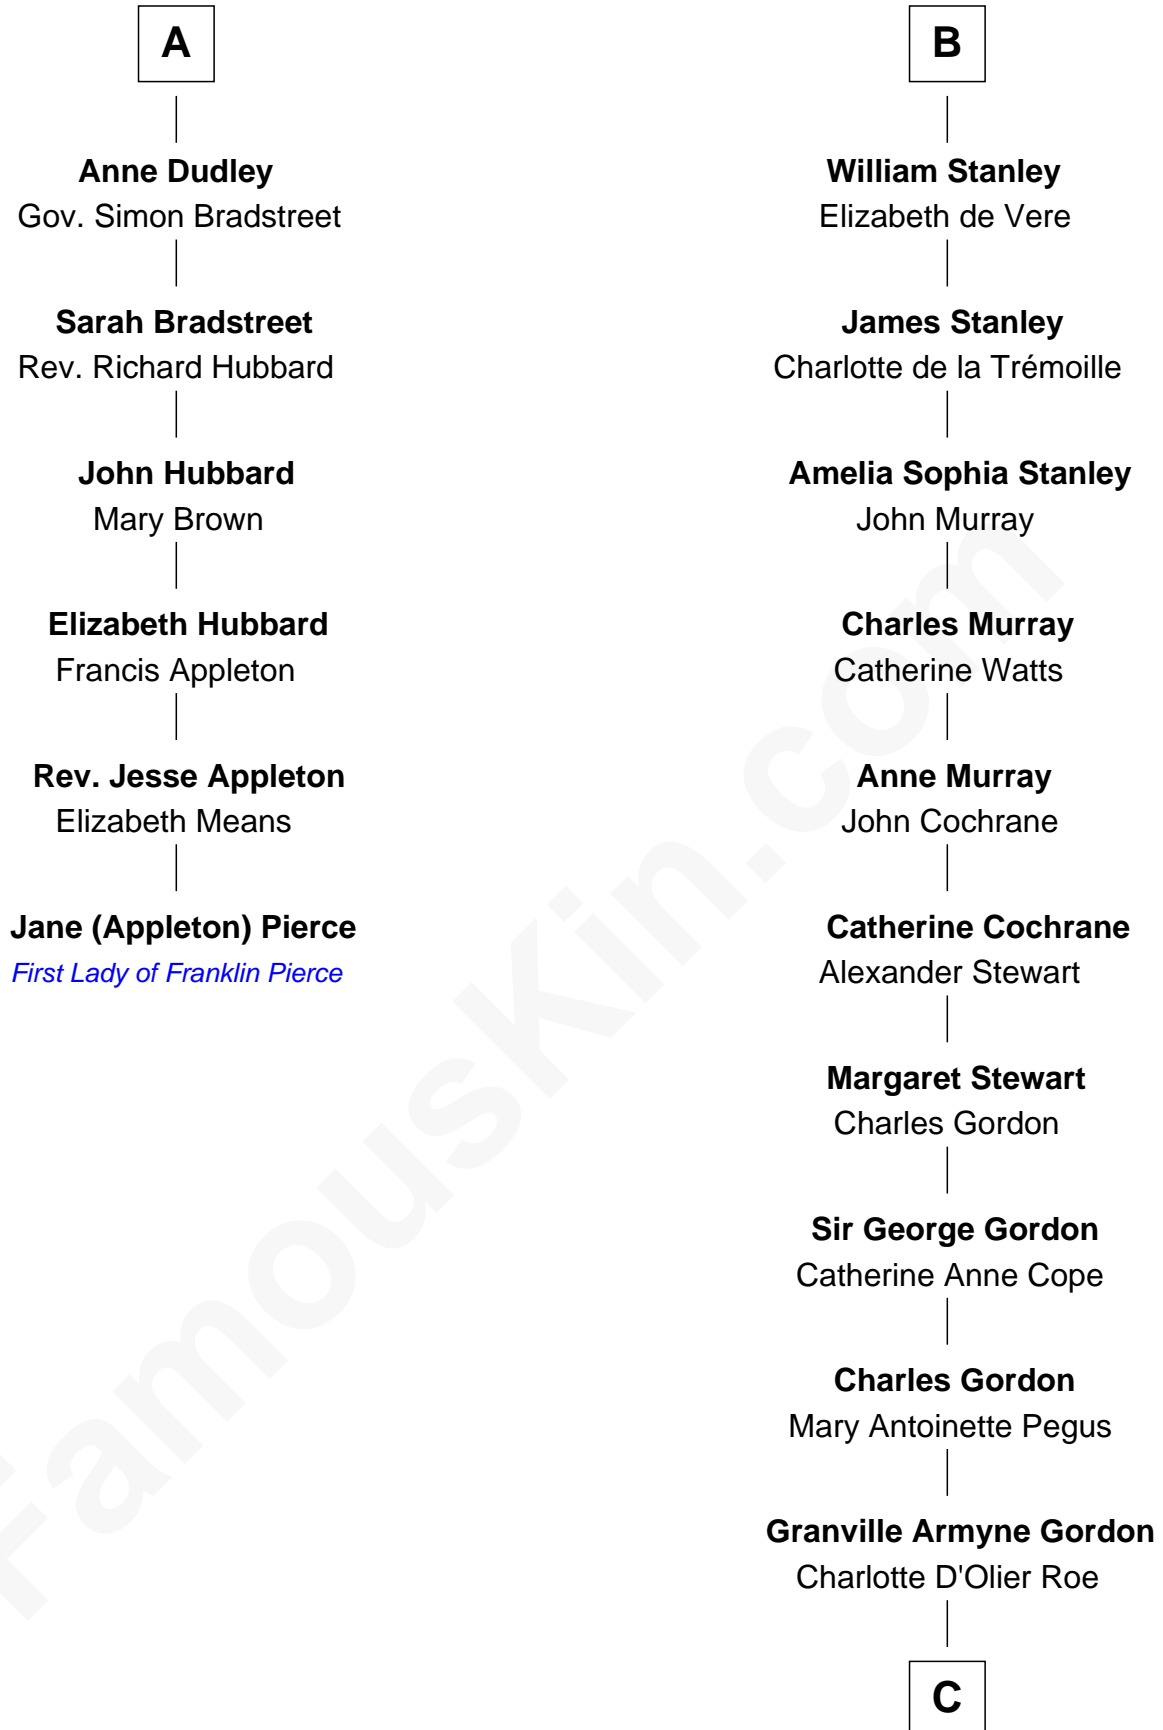

FamousKin.com

Relationship Chart of Jane (Appleton) Pierce

First Lady of President Franklin Pierce

12th cousin 9 times removed of

Cara Delevingne

Fashion Model and Movie Actress

C

Armyne Evelyne Gordon

Sir Lionel Lawson Faudel-Phillips

Anne Margaret Faudel-Phillips

John Vincent Sheffield

Jane Armyne Sheffield

Sir Jocelyn Edward Greville Stevens

Pandora Anne Stevens

Charles Hamar Delevingne

Cara Delevingne