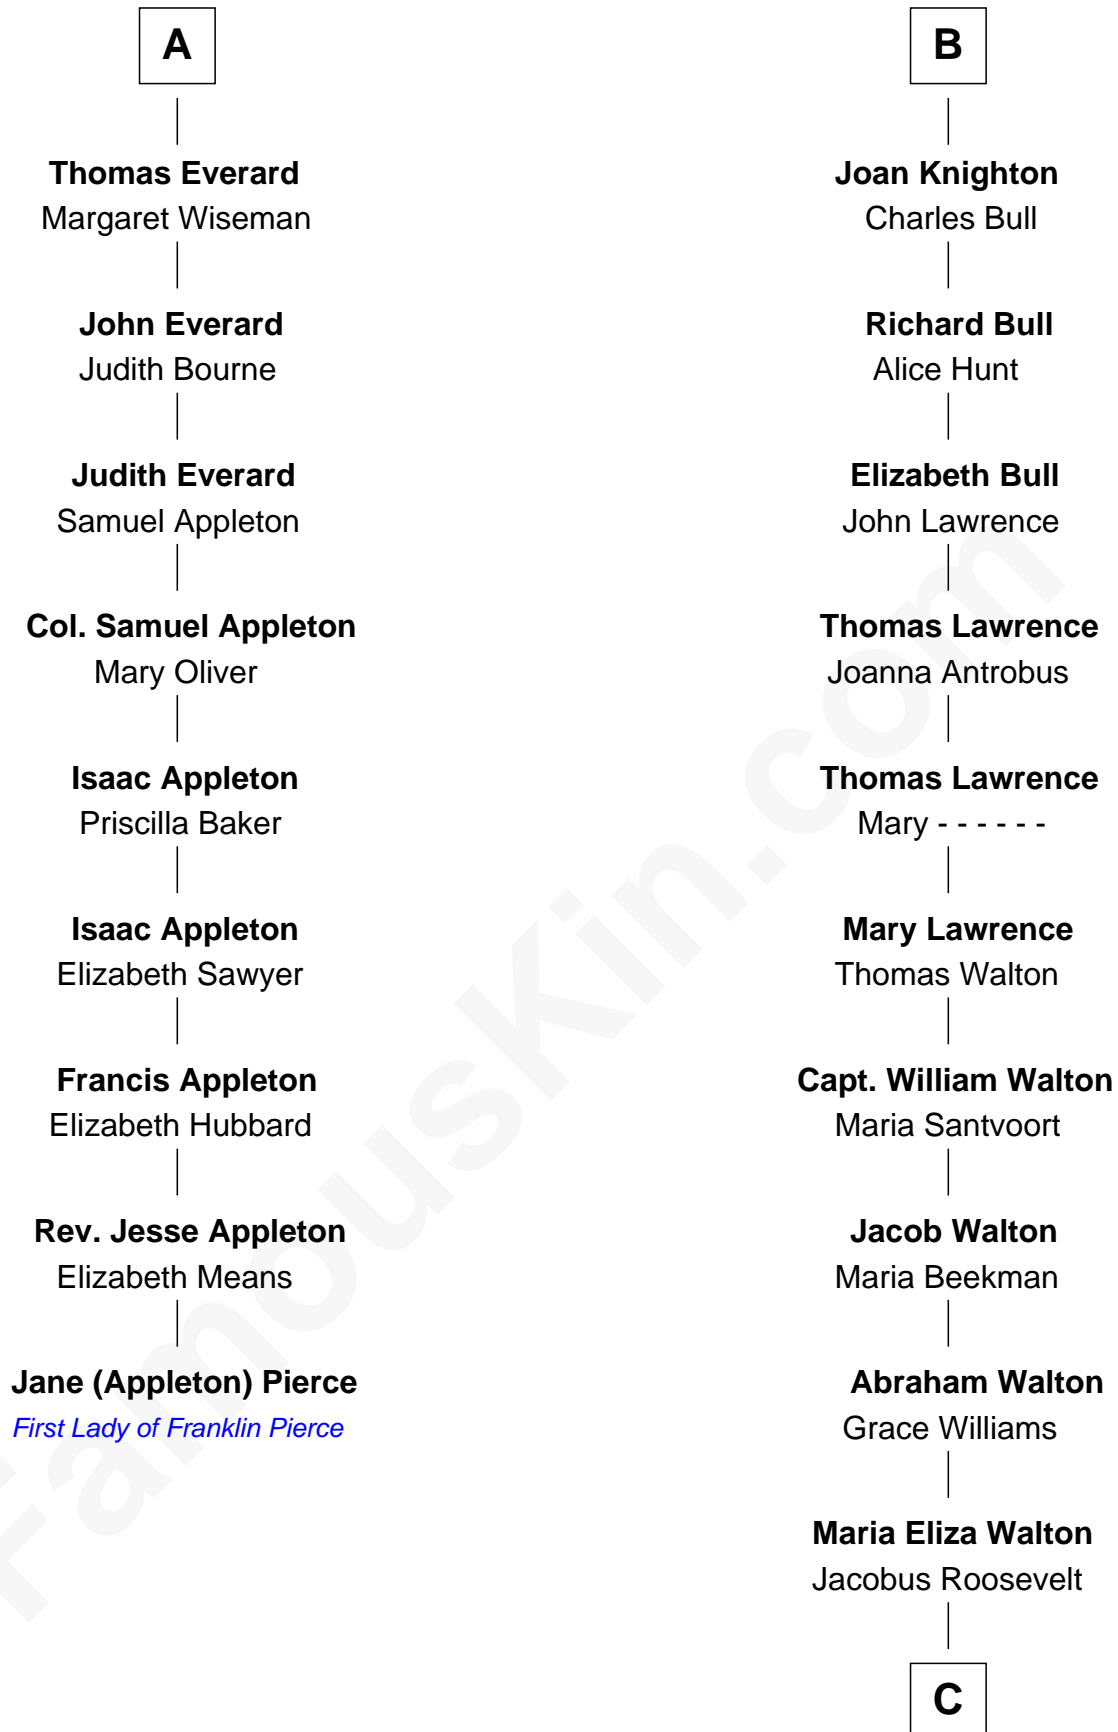

FamousKin.com

Relationship Chart of

Jane (Appleton) Pierce

First Lady of President Franklin Pierce

15th cousin 4 times removed of

Franklin D. Roosevelt

32nd U.S. President

Sir Gilbert Pecche

Joan de Creye

C

Isaac Daniel Roosevelt
Mary Rebecca Aspinwall

James Roosevelt
Sara Delano

Franklin D. Roosevelt
32nd U.S. President

FamousKin.com