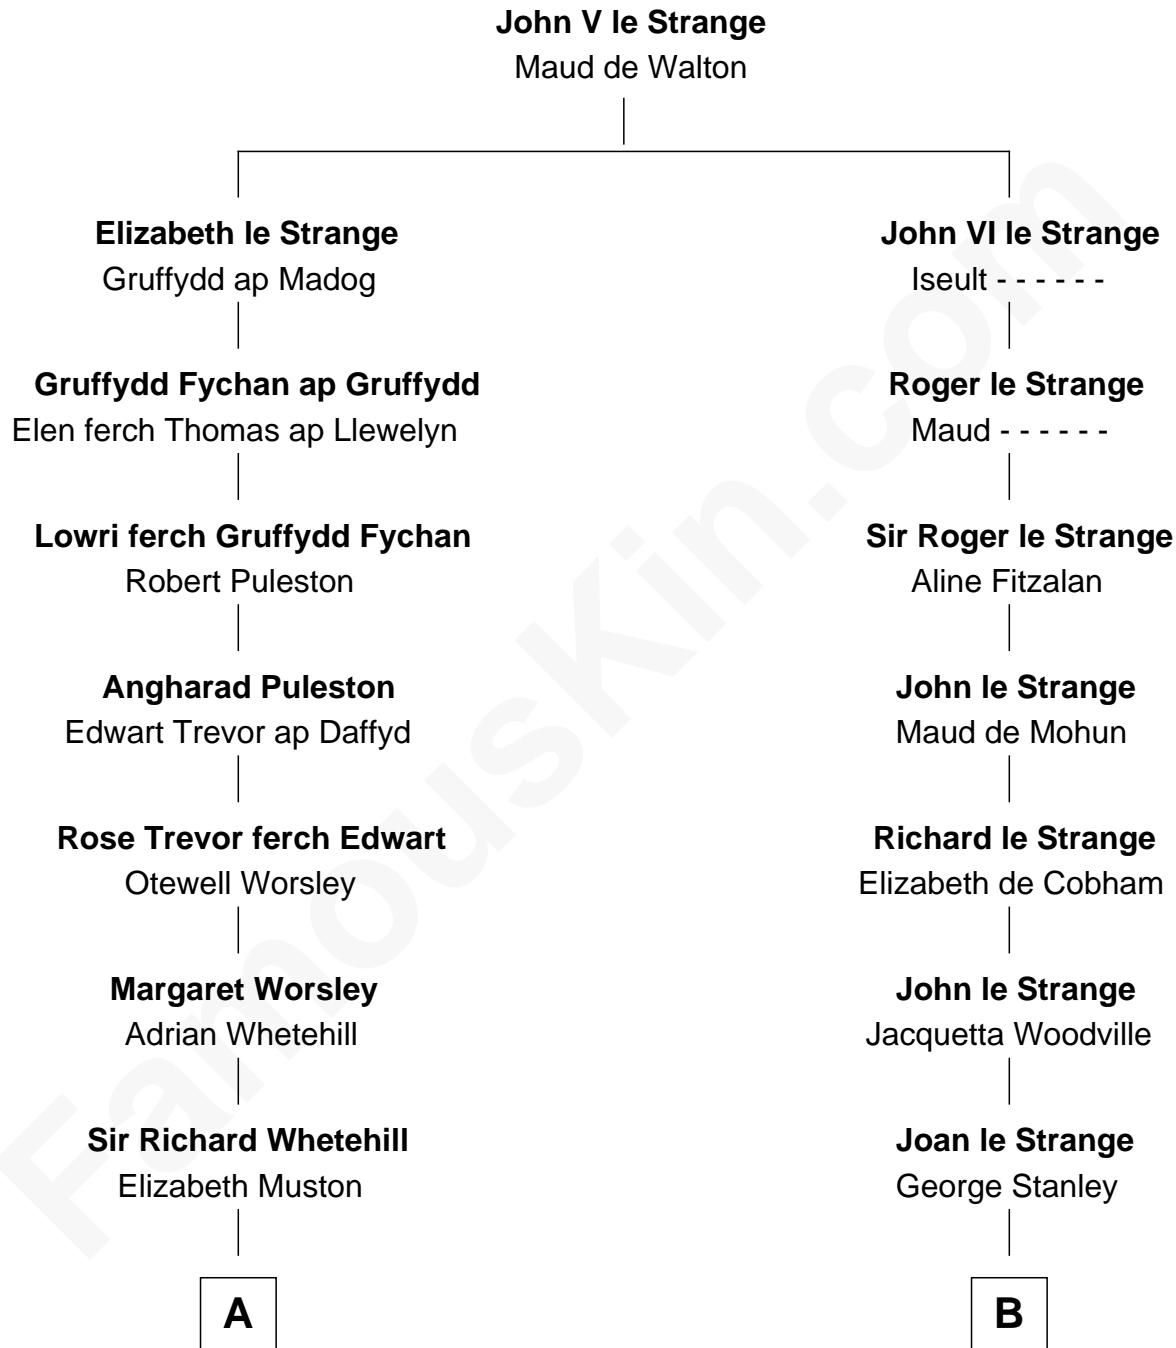

FamousKin.com

Relationship Chart of

Jane (Appleton) Pierce

First Lady of President Franklin Pierce

15th cousin 6 times removed of

Franklin D. Roosevelt

32nd U.S. President

C

Rebecca Smith

John Aspinwall

John Aspinwall

Susan Howland

Mary Rebecca Aspinwall

Isaac Daniel Roosevelt

James Roosevelt

Sara Delano