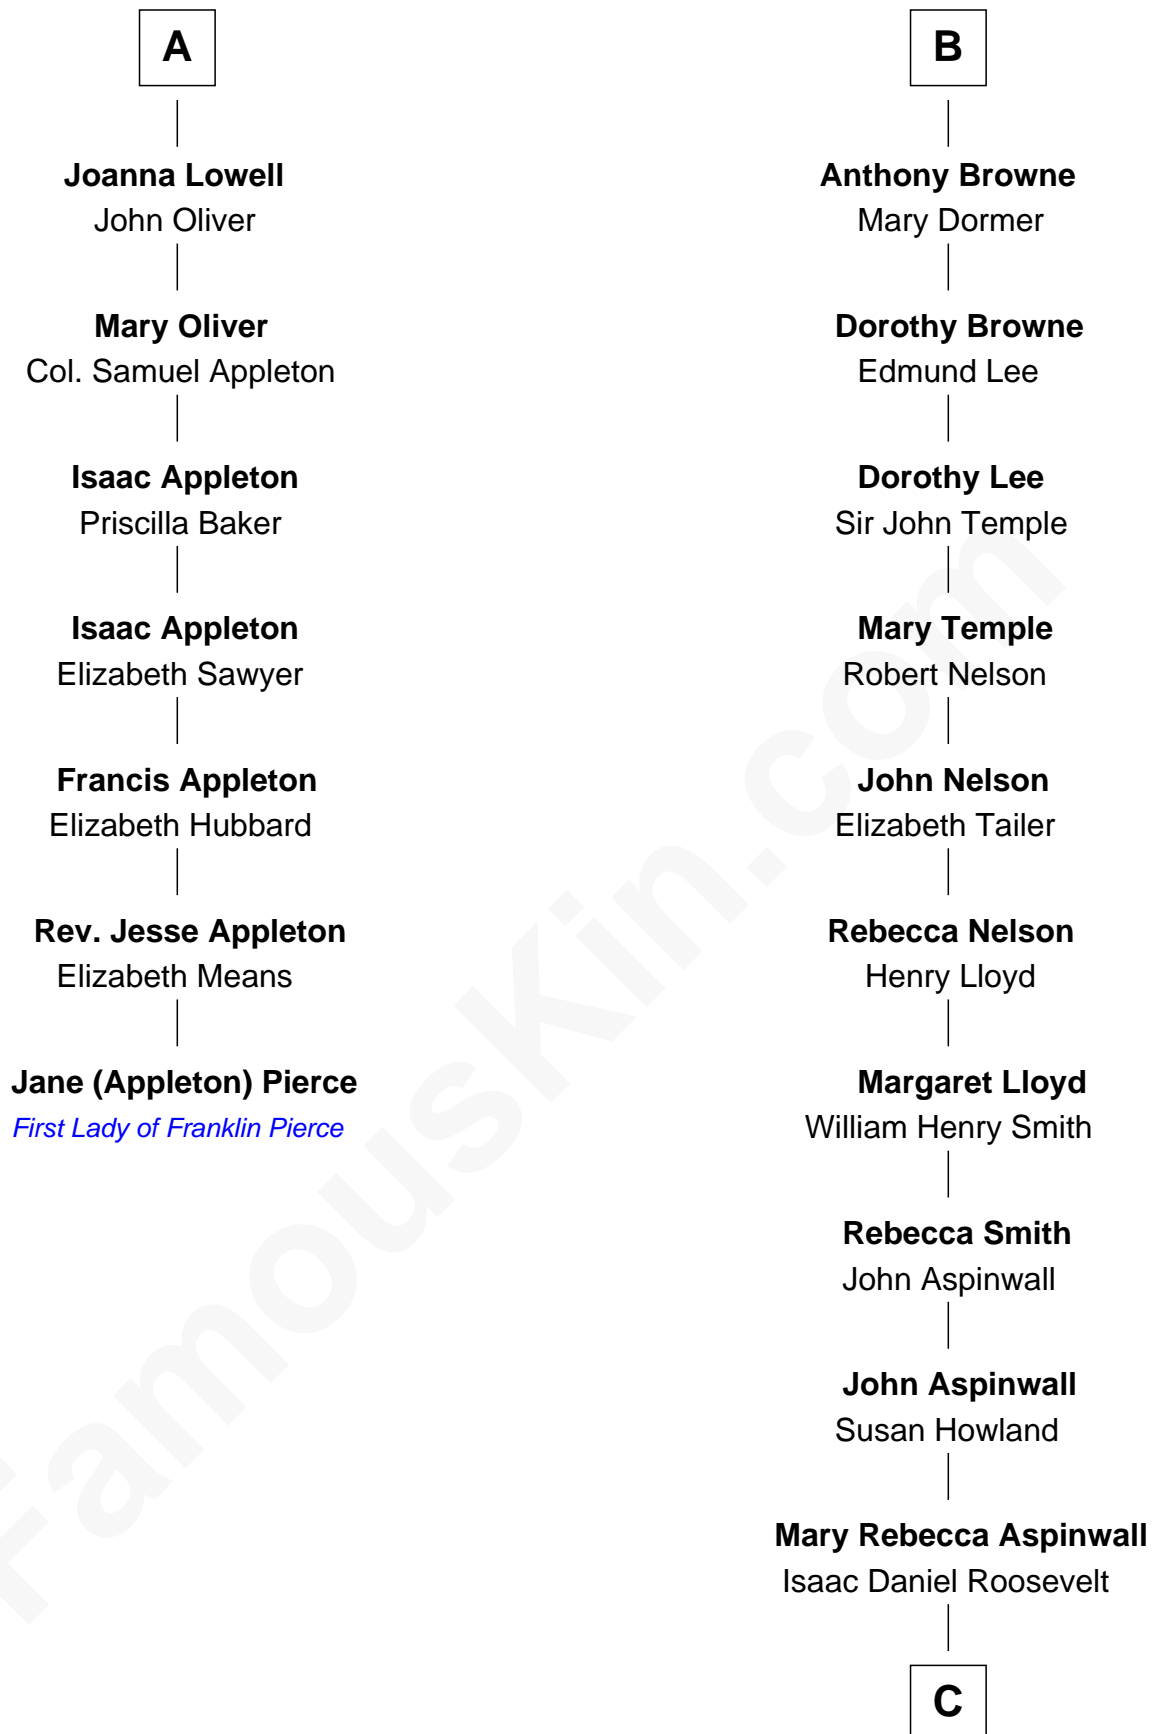

FamousKin.com

Relationship Chart of

Jane (Appleton) Pierce

First Lady of President Franklin Pierce

13th cousin 5 times removed of

Franklin D. Roosevelt

32nd U.S. President

Sir Walter Hungerford

Katherine Peverell

C

James Roosevelt

Sara Delano

Franklin D. Roosevelt

32nd U.S. President

FamousKin.com