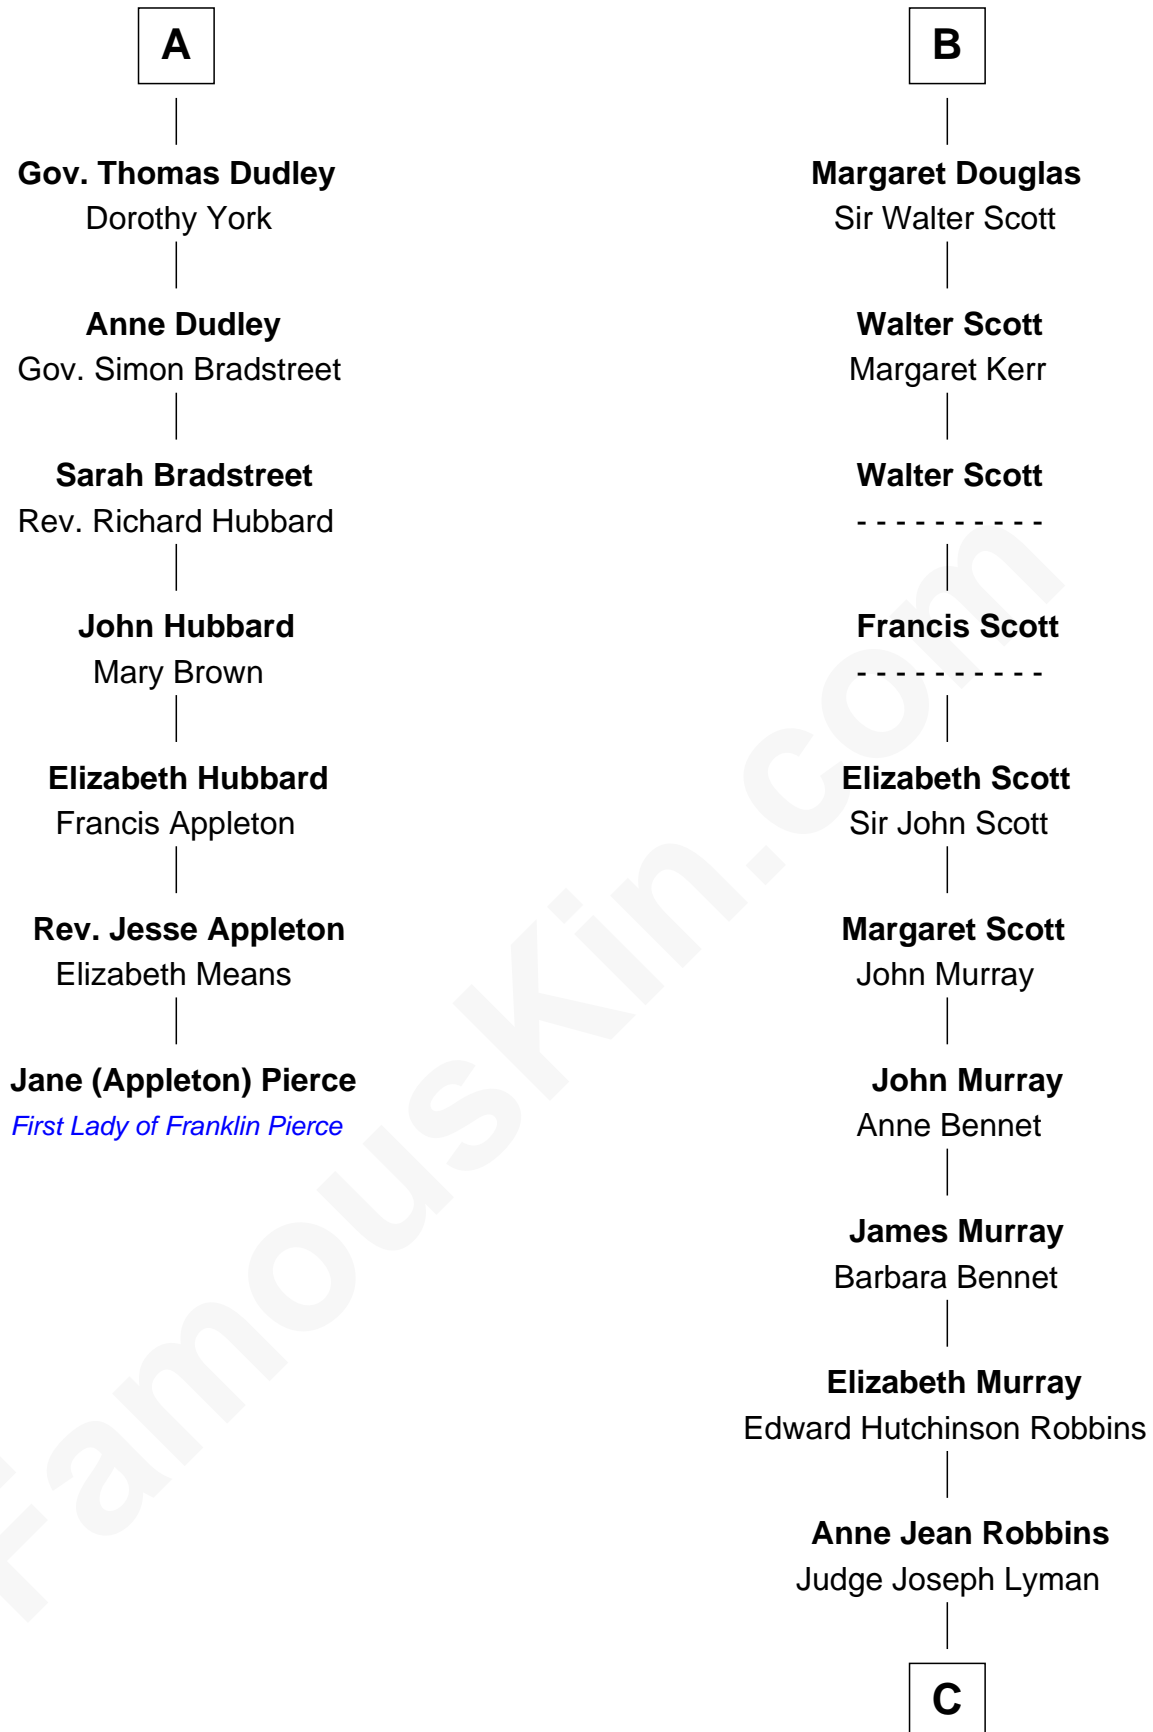

FamousKin.com

Relationship Chart of

Jane (Appleton) Pierce

First Lady of President Franklin Pierce

13th cousin 6 times removed of

Franklin D. Roosevelt

32nd U.S. President

Sir Thomas de Holand

Alice Fitzalan

C

Catharine Robbins Lyman

Warren Delano

Sara Delano

James Roosevelt

Franklin D. Roosevelt

32nd U.S. President