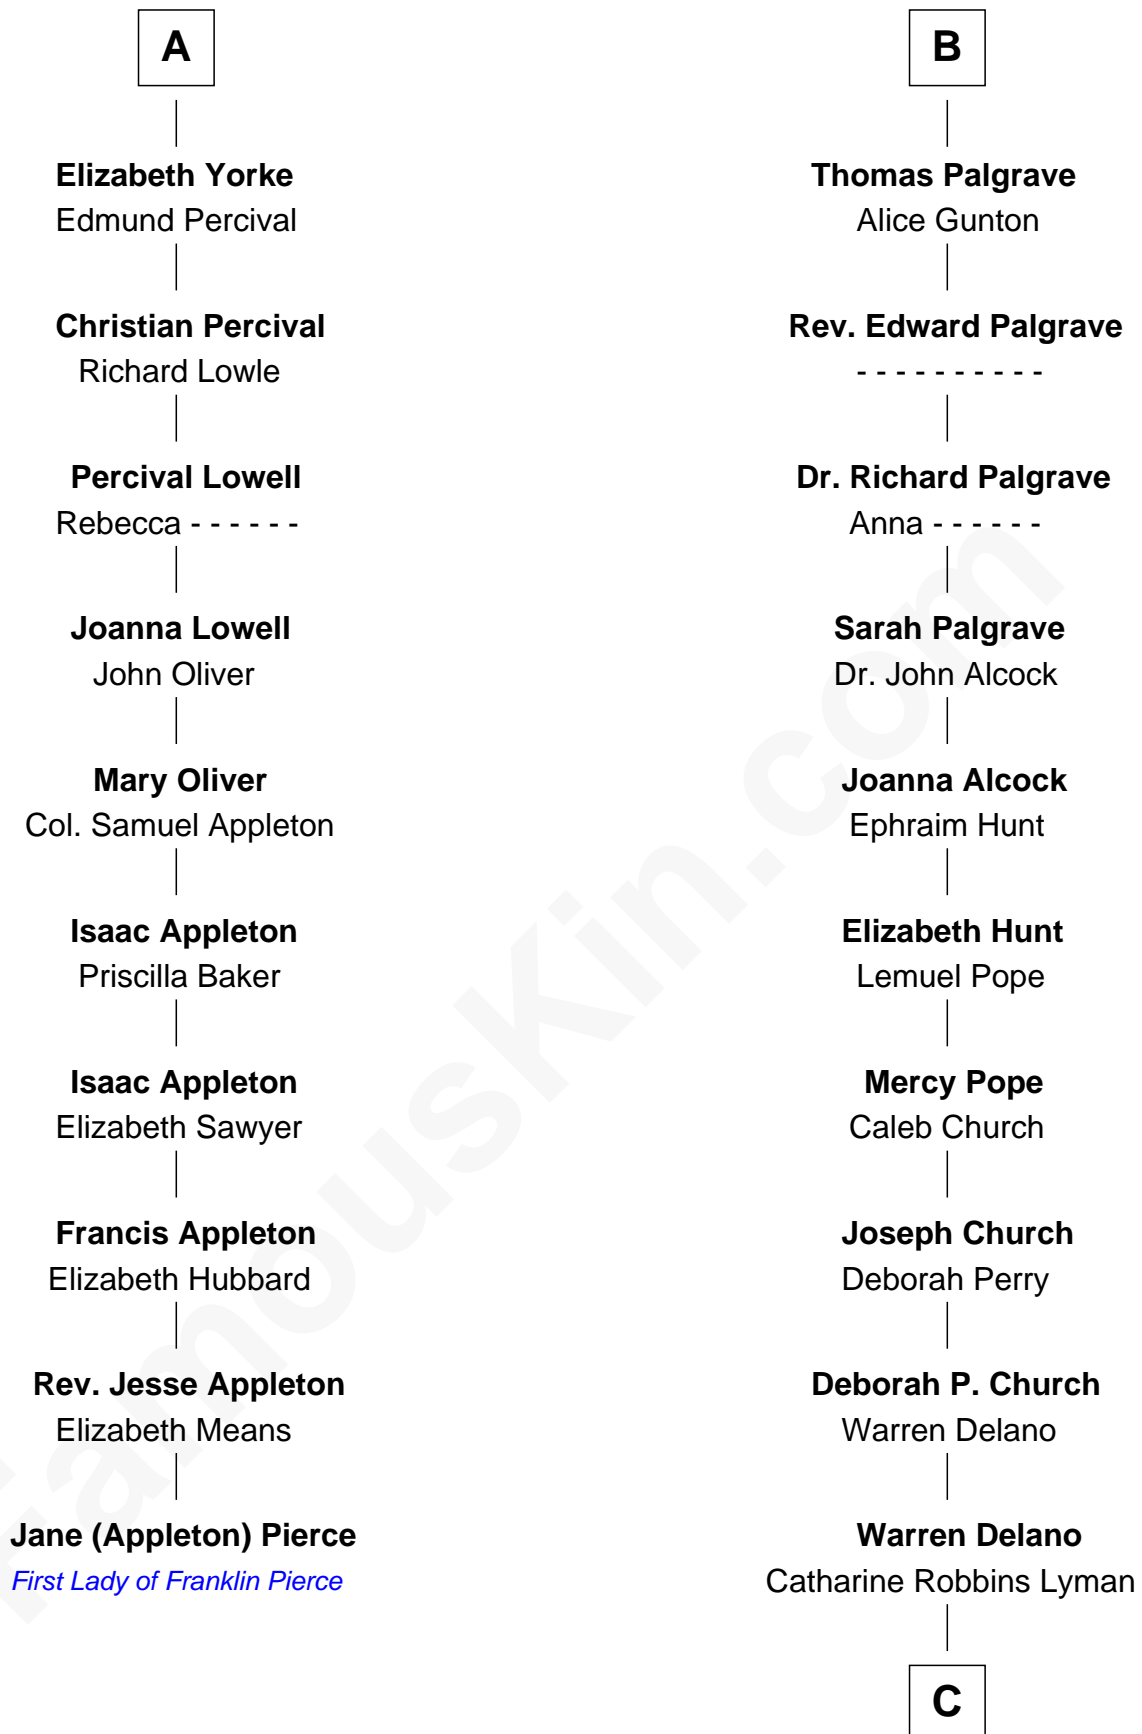

FamousKin.com

Relationship Chart of

Jane (Appleton) Pierce

First Lady of President Franklin Pierce

16th cousin 2 times removed of

Franklin D. Roosevelt

32nd U.S. President

Humphrey de Bohun
Elizabeth Plantagenet

C

|
Sara Delano
James Roosevelt

|
Franklin D. Roosevelt
32nd U.S. President

FamousKin.com